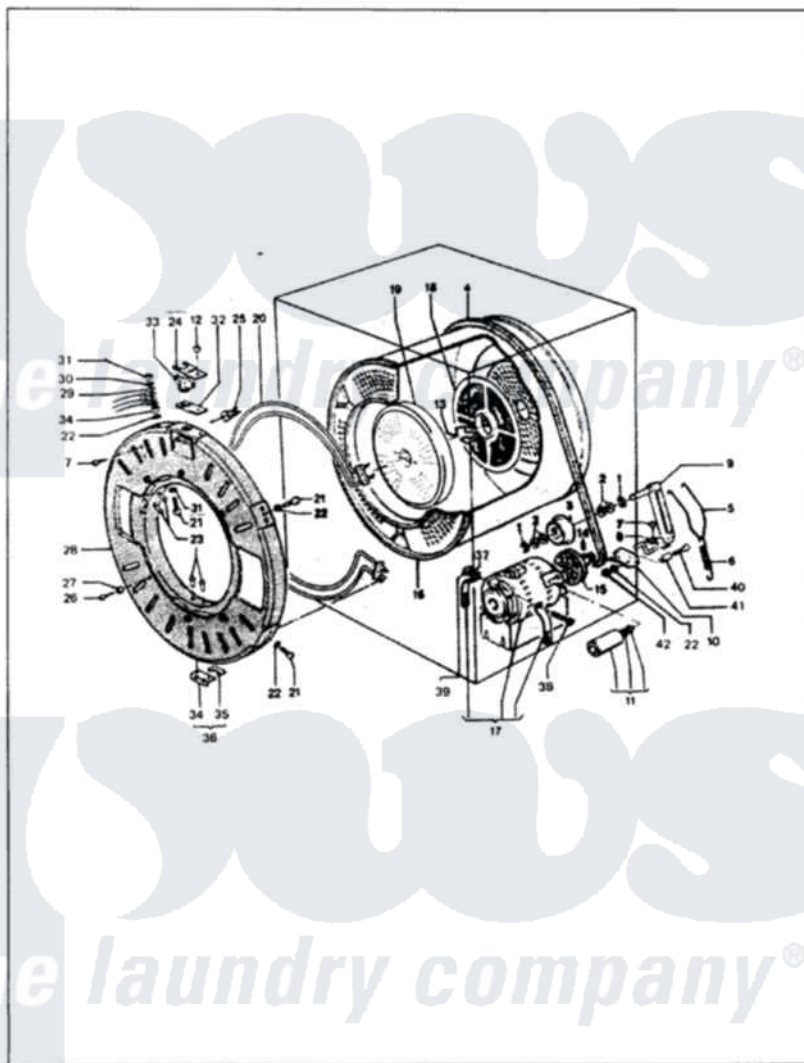

Maytag DCP1085AM 03 - MOTOR/CYLINDER/HEATER

MASTER CARE

DCP1085

MOTOR/CYLINDER/HEATER

Issued 3/86

N-58-2

Maytag Residential Maytag DCP1085AM Dryer Parts Parts Diagram 03 - MOTOR/CYLINDER/HEATER
 Click on the part number to view part

Item	Original Part Number	Replaced By	Status	Part Description
1	930008329		Not Available	C CLIP
2	993210158		Not Available	SPACER
3	182680011		Not Available	IDLER PULLEY
4	184180026		Not Available	DRIVE BELT
5	183540051		Not Available	SPRING HOOK
6	183540056		Not Available	IDLER SPRING
7	912354127		Not Available	SCREW
8	182170012		Not Available	HINGE
9	183990011		Not Available	EXTENSION ARM
10	186240098		Not Available	DOOR SWITCH
11	116200722		Not Available	CAPACITOR
12	991350543		Not Available	SCREW
13	183540059		Not Available	SPRING
14	991110336		Not Available	SCREW
15	183680025			Motor Pulley
16	189180003		Not Available	CYLINDER ASM