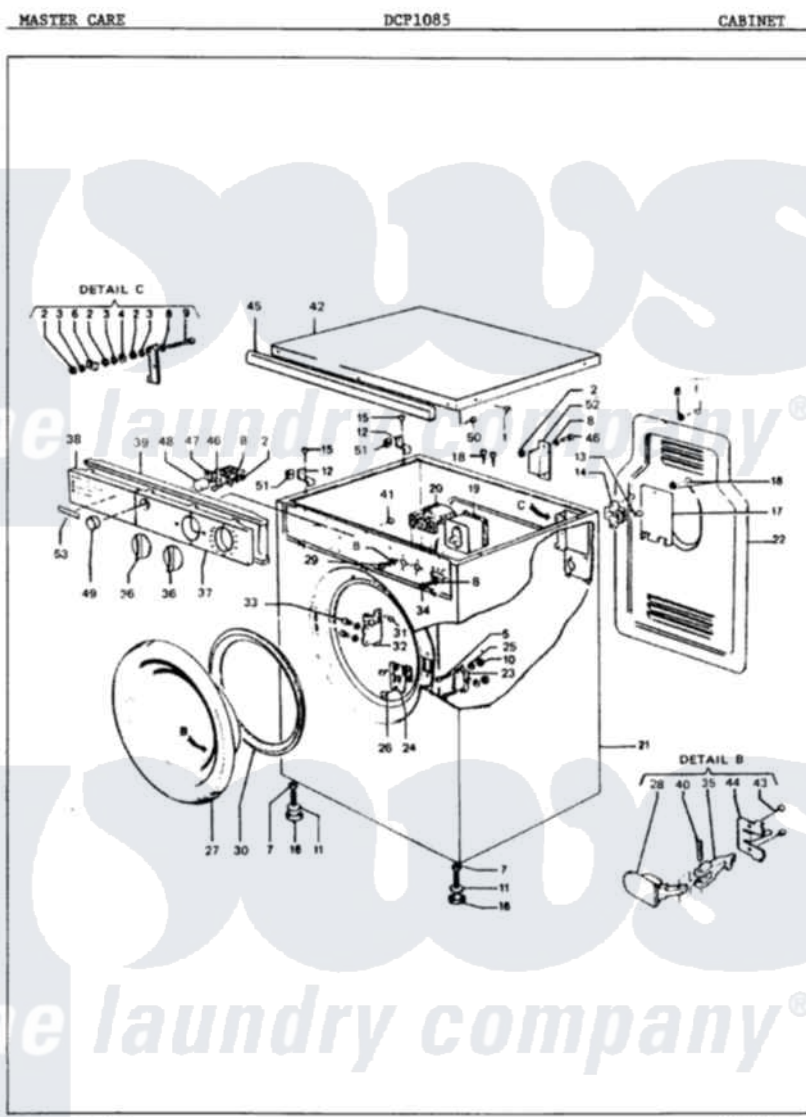

Maytag DCP1085W 02 - CABINET

Issued 3/86

N-58-1

Maytag [Residential Maytag DCP1085W Dryer Parts](#) Parts Diagram 02 - CABINET

[Click on the part number to view part](#)

Item	Original Part Number	Replaced By	Status	Part Description
1	912344102		Not Available	SCREW
2	920113418		Not Available	NUT
3	930024322		Not Available	WASHER
4	930021415		Not Available	WASHER, GROUNDING PLATE
5	912125109	3400409		Screw
6	111901103		Not Available	WASHER
7	920115235		Not Available	NUT
8	930036328		Not Available	WASHER
9	911149414		Not Available	SCREW
10	920134133		Not Available	NUT
11	991170135		Not Available	LEVELER
12	181770084		Not Available	SUPPORT
13	912500100		Not Available	SCREW
14	116990419		Not Available	TERMINAL BLOCK
15	912353335		Not Available	SCREW
17	111100679		Not Available	COVER