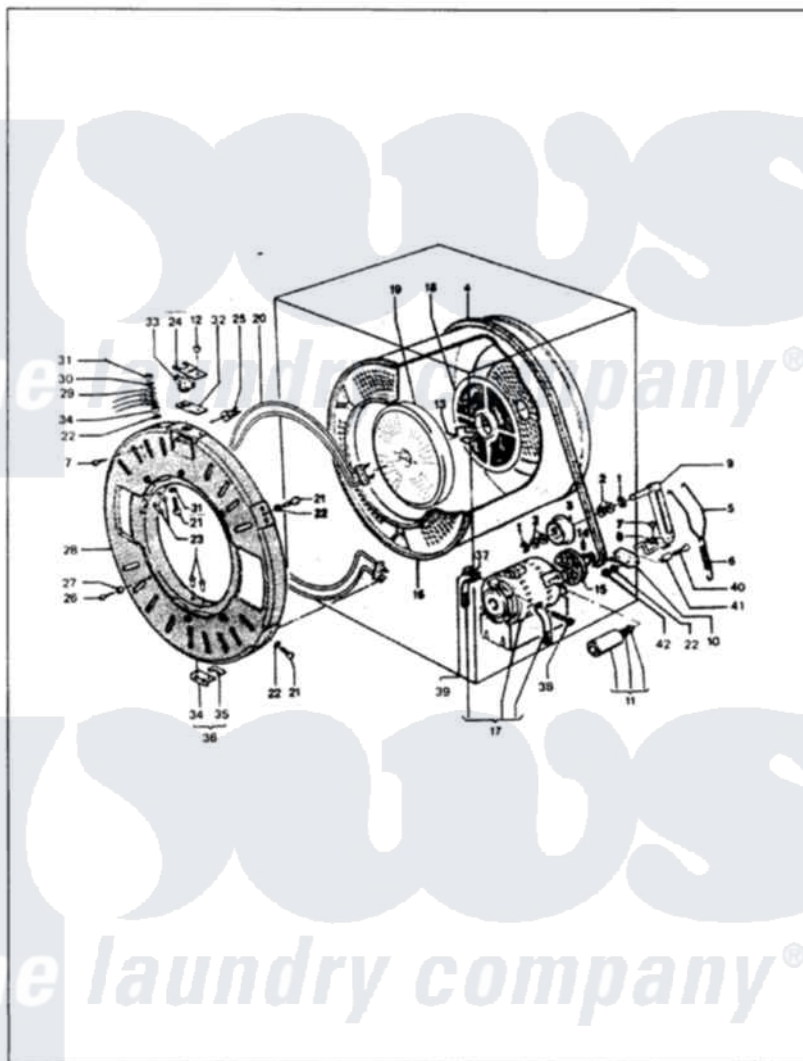

Maytag DCP1085W 03 - MOTOR/CYLINDER/HEATER

MASTER CARE DCP1085 MOTOR/CYLINDER/HEATER

Issued 3/86

N-58-2

Maytag Residential Maytag DCP1085W Dryer Parts Parts Diagram 03 - MOTOR/CYLINDER/HEATER
 Click on the part number to view part

Item	Original Part Number	Replaced By	Status	Part Description
1	930008329		Not Available	C CLIP
2	993210158		Not Available	SPACER
3	182680011		Not Available	IDLER PULLEY
4	184180026		Not Available	DRIVE BELT
5	183540051		Not Available	SPRING HOOK
6	183540056		Not Available	IDLER SPRING
7	912354127		Not Available	SCREW
8	182170012		Not Available	HINGE
9	183990011		Not Available	EXTENSION ARM
10	186240098		Not Available	DOOR SWITCH
11	116200722		Not Available	CAPACITOR
12	991350543		Not Available	SCREW
13	183540059		Not Available	SPRING
14	991110336		Not Available	SCREW
15	183680025			Motor Pulley
16	189180003		Not Available	CYLINDER ASM