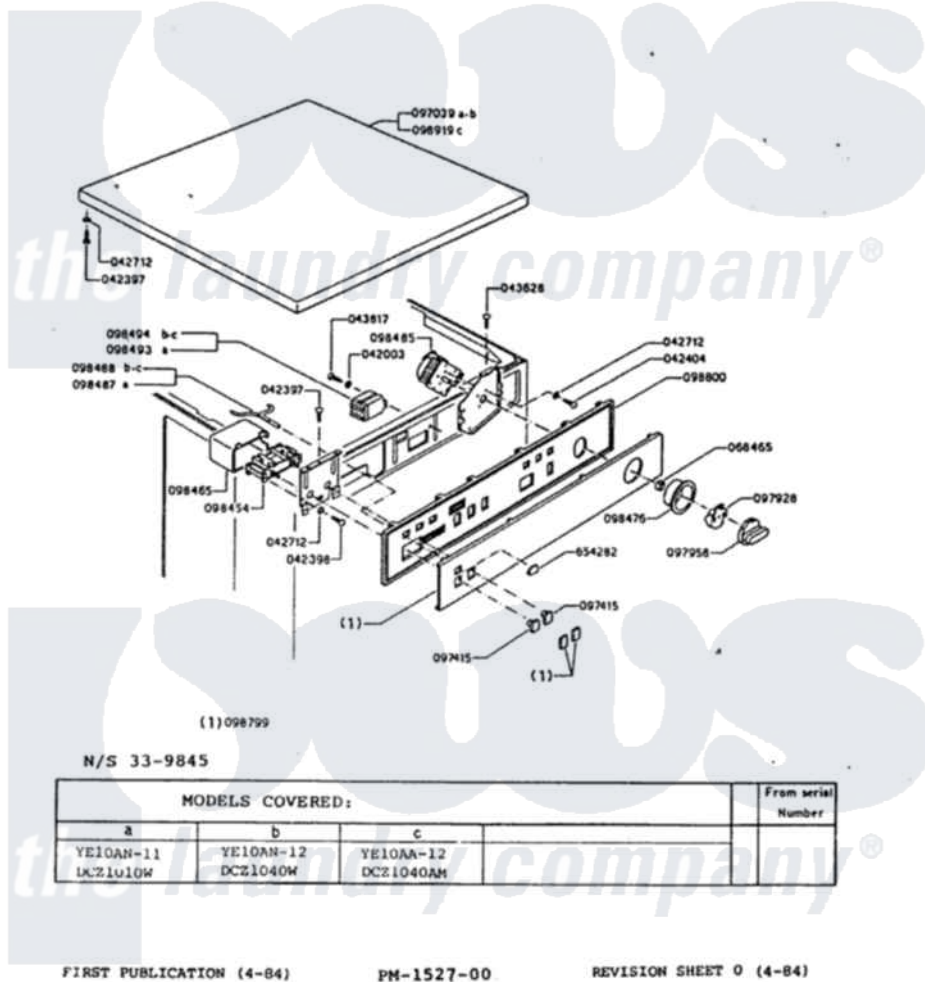

Maytag DCZ1010 02 - CONTROL PANEL

Maytag [Residential Maytag DCZ1010 Stacked Washer and Dryer Parts](#) Parts Diagram 02 - CONTROL PANEL
 Click on the part number to view part

Item	Original Part Number	Replaced By	Status	Part Description
1	042003		Not Available	FLAT WASHER
2	042397	8-1400-0-6		Small Round Box
3	042398		Not Available	SCREW
4	042404		Not Available	BOLT
5	042712		Not Available	LOCKWASHER
6	043628		Not Available	SCREW
7	043817		Not Available	SCREW
8	068465		Not Available	RING
9	097039		Not Available	TOP
10	097415		Not Available	PUSHBUTTON
11	097928			Timer Knob
12	097958		Not Available	TIMR KNOB COVER
13	098454		Not Available	PB SWITCH
14	098465		Not Available	SWITCH HOUSING
15	098476		Not Available	PROGRAM INDEX
16	Y098485		Not Available	TIMER

17	098487	Not Available	WARNING LIGHT
19	098493	Not Available	RELAY
21	098799	Not Available	NORGE TRIM KIT
22	098800	Not Available	CONTROL PANEL
24	654282	Not Available	GLASS
25	33-9845	Not Available	NAMEPLATE