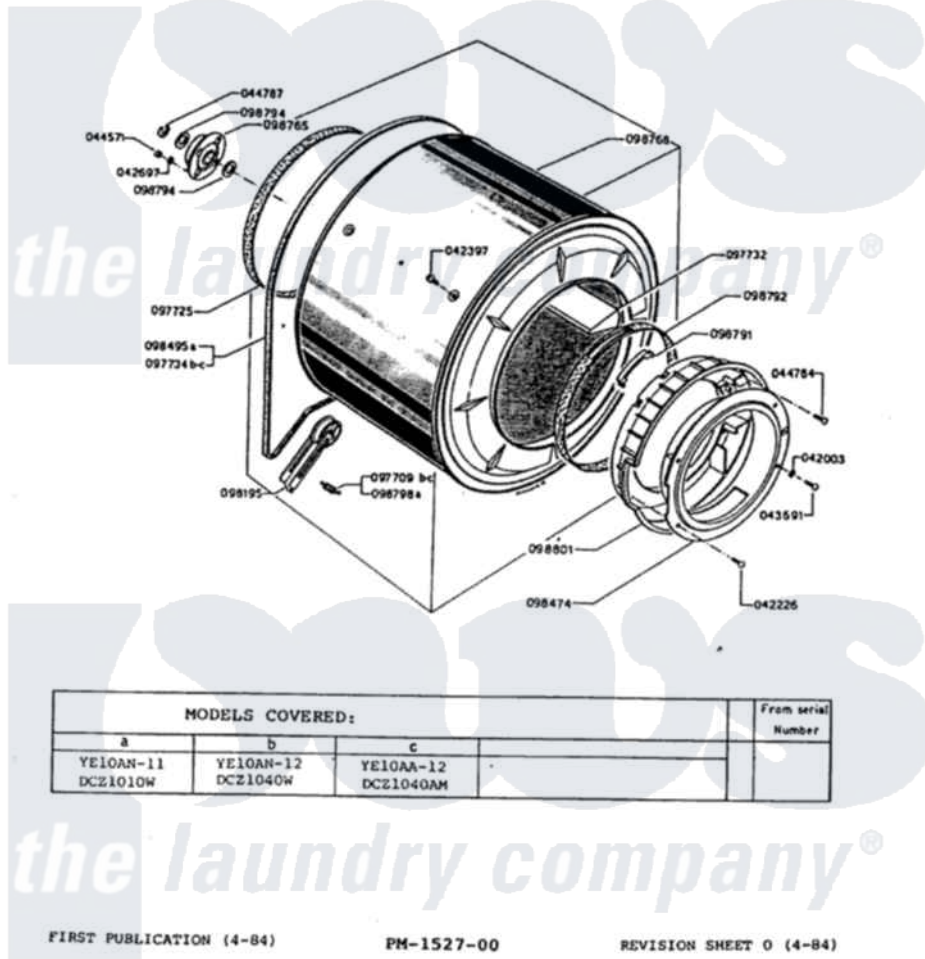

# Maytag DCZ1010 03 - DRUM

Maytag [Residential Maytag DCZ1010 Stacked Washer and Dryer Parts](#) Parts Diagram 03 - DRUM  
 Click on the part number to view part

Item	Original Part Number	Replaced By	Status	Part Description
1	042003		Not Available	FLAT WASHER
2	042226		Not Available	SCREW
3	042397	<a href="#">8-1400-0-6</a>		Small Round Box
4	042697		Not Available	LOCKWASHER
5	043691		Not Available	SCREW
6	044571		Not Available	NUT
7	044784		Not Available	SCREW
8	044787		Not Available	SPRING RING
10	097725		Not Available	REAR GASKET
11	097732		Not Available	DRUM PAD
13	098195		Not Available	IDLER PULLEY
14	098474		Not Available	DOOR FRAME
15	098495		Not Available	DRUM BELT
16	098765		Not Available	REAR BEARING
17	098768		Not Available	DRUM
18	098791		Not Available	BEARING

19	098792	Not Available	FRONT GASKET
20	098794	Not Available	SPACER WASHER
21	098798	Not Available	SPRING
22	098801	Not Available	DOOR FLANGE