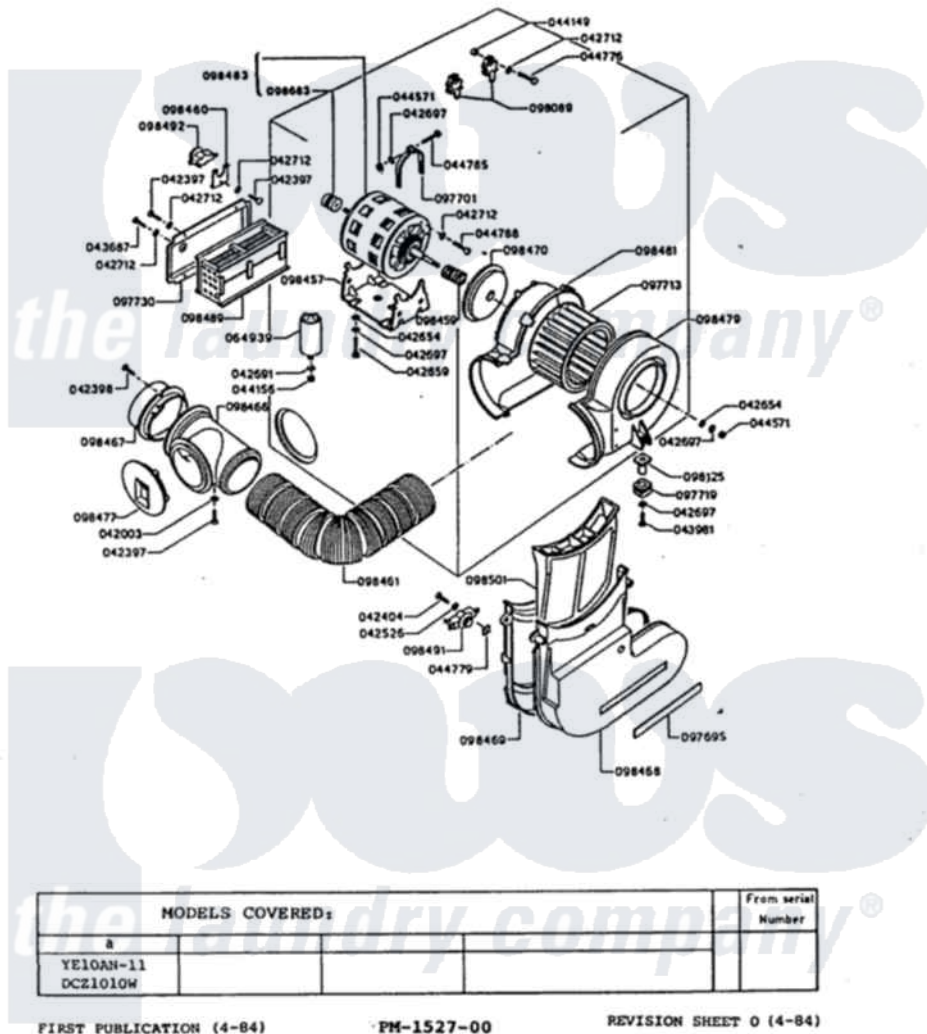

# Maytag DCZ1040 04 - MOTOR (DCZ1010)

Maytag Residential Maytag DCZ1040 Stacked Washer and Dryer Parts Parts Diagram 04 - MOTOR (DCZ1010)  
 Click on the part number to view part

Item	Original Part Number	Replaced By	Status	Part Description
2	042397	<a href="#">8-1400-0-6</a>		Small Round Box
3	042398		Not Available	SCREW
4	042404		Not Available	BOLT
5	042526		Not Available	FLAT WASHER
6	042654		Not Available	FLAT WASHER
7	042659		Not Available	SCREW
8	Y042691		Not Available	WASHER
9	042697		Not Available	LOCKWASHER
10	042712		Not Available	LOCKWASHER
11	043687		Not Available	SCREW
12	043981		Not Available	SCREW
13	044149		Not Available	NUT
14	044156		Not Available	NUT
15	044571		Not Available	NUT
16	044776		Not Available	BOLT
17	044779		Not Available	NUT

18	044785	Not Available	SCREW
19	044788	Not Available	SCREW
20	<a href="#">064939</a>		Capacitor
21	097695	Not Available	FOAM TAPE
22	097701	Not Available	MOTOR CLAMP
23	097713	Not Available	FAN
24	097719	Not Available	RUBBER GROMMET
25	097730	Not Available	HEATER COVER
26	098089	Not Available	TERMINAL BLOCK
27	098125	Not Available	PIVOT
28	098457	Not Available	MOTOR MTG BRKT
29	098459	Not Available	SPRING
30	098460	Not Available	TSTAT MTG CLIP
31	098461	Not Available	EXHAUST HOSE
32	098466	Not Available	HOSE CONNECTOR
33	098467	Not Available	RING NUT
34	098468	Not Available	CONVEYOR
35	Y098469	Not Available	CONVEYOR COVER
36	098470	Not Available	SCROLL LID
37	098477	Not Available	PLUG
38	098479	Not Available	FRONT SCROLL
39	098481	Not Available	BACK SCROLL
40	098483	Not Available	MOTOR & PULLEY
41	098489	Not Available	HEATER
42	098491	Not Available	THERMOSTAT
43	098492	Not Available	SAFETY TSTAT
44	098501	Not Available	FILTER ASM
45	098683	Not Available	MOTOR PULLEY