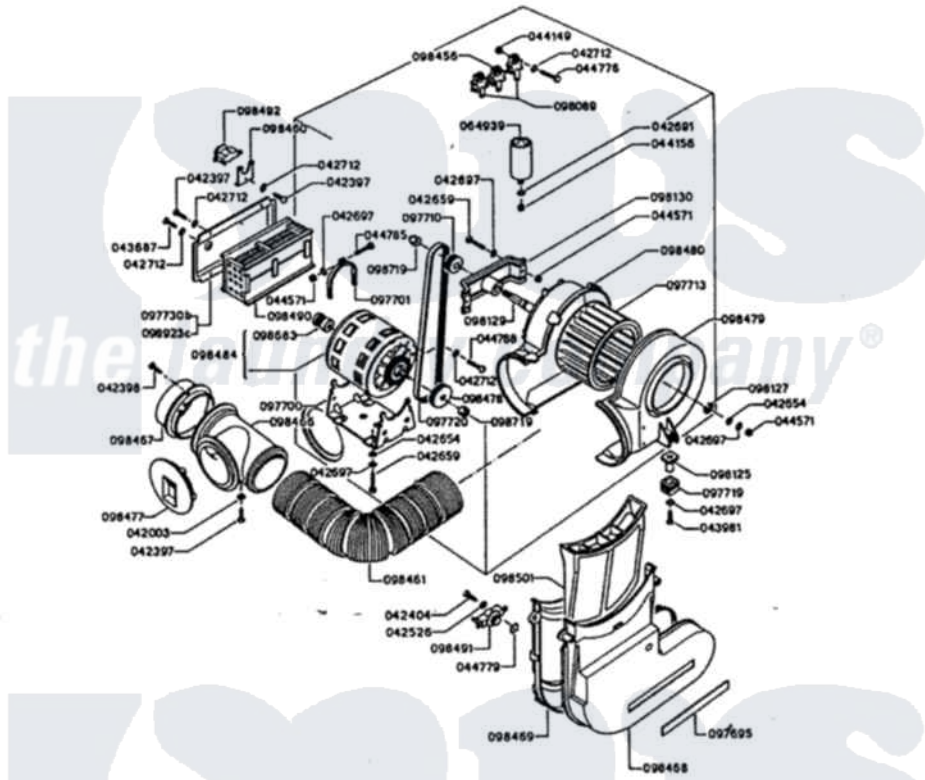

# Maytag DCZ1040AM 05 - MOTOR (DCZ1040)

-MODELS COVERED:			From serial Number
b	c		
YE10AN-12 DCZ1040W	YE10AA-12 DCZ1040AM		

PM-1527-00

29

Maytag [Residential Maytag DCZ1040AM Stacked Washer and Dryer Parts](#) Parts Diagram 05 - MOTOR (DCZ1040)

[Click on the part number to view part](#)

Item	Original Part Number	Replaced By	Status	Part Description
1	042003		Not Available	FLAT WASHER
2	042397	<a href="#">8-1400-0-6</a>		Small Round Box
3	042398		Not Available	SCREW
4	042404		Not Available	BOLT
5	042526		Not Available	FLAT WASHER
6	042654		Not Available	FLAT WASHER
7	042659		Not Available	SCREW
8	Y042691		Not Available	WASHER
9	042697		Not Available	LOCKWASHER
10	042712		Not Available	LOCKWASHER
11	043687		Not Available	SCREW
12	043981		Not Available	SCREW
13	044149		Not Available	NUT
14	044156		Not Available	NUT
15	044571		Not Available	NUT
16	044776		Not Available	BOLT