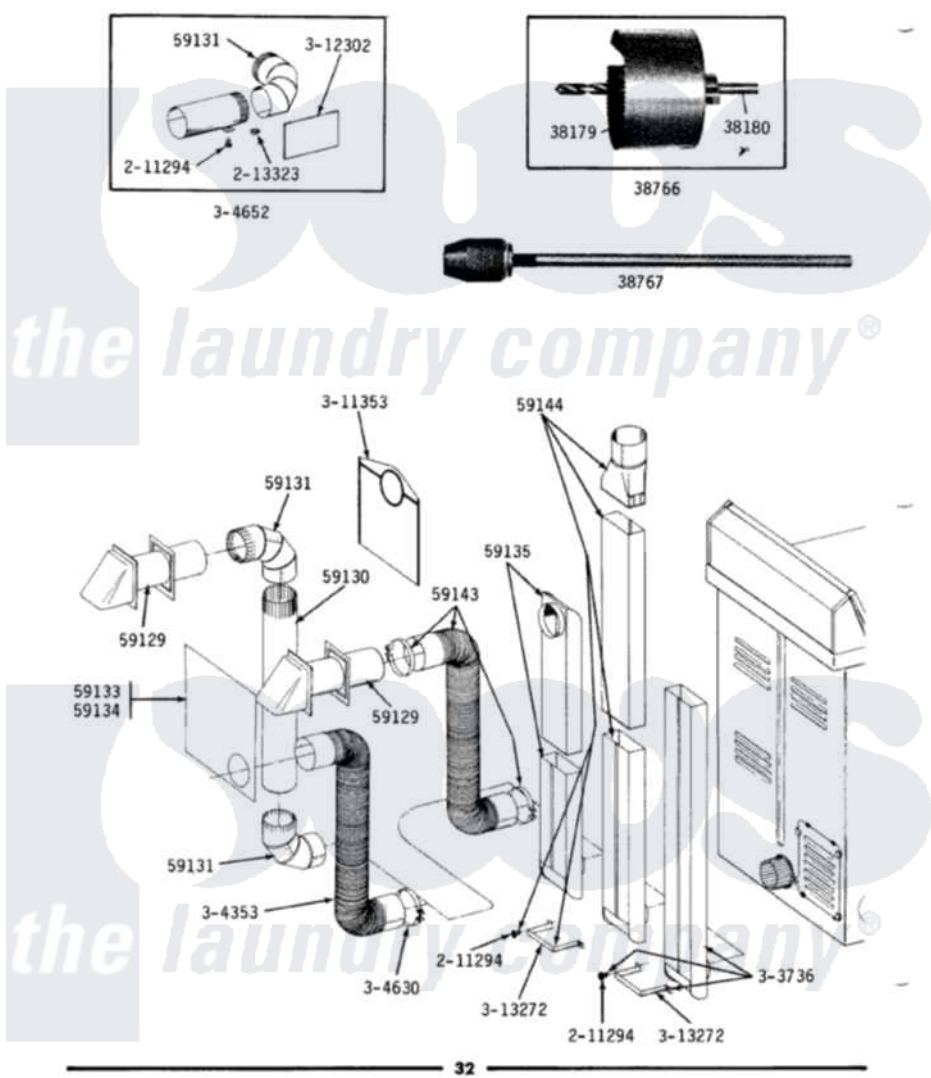

# Maytag DE106 05 - INSTALLATION ACCESSORIES

**ALL MODELS** **INSTALLATION ACCESSORIES**

Maytag Residential Maytag DE106 Dryer Parts Parts Diagram 05 - INSTALLATION ACCESSORIES  
 Click on the part number to view part