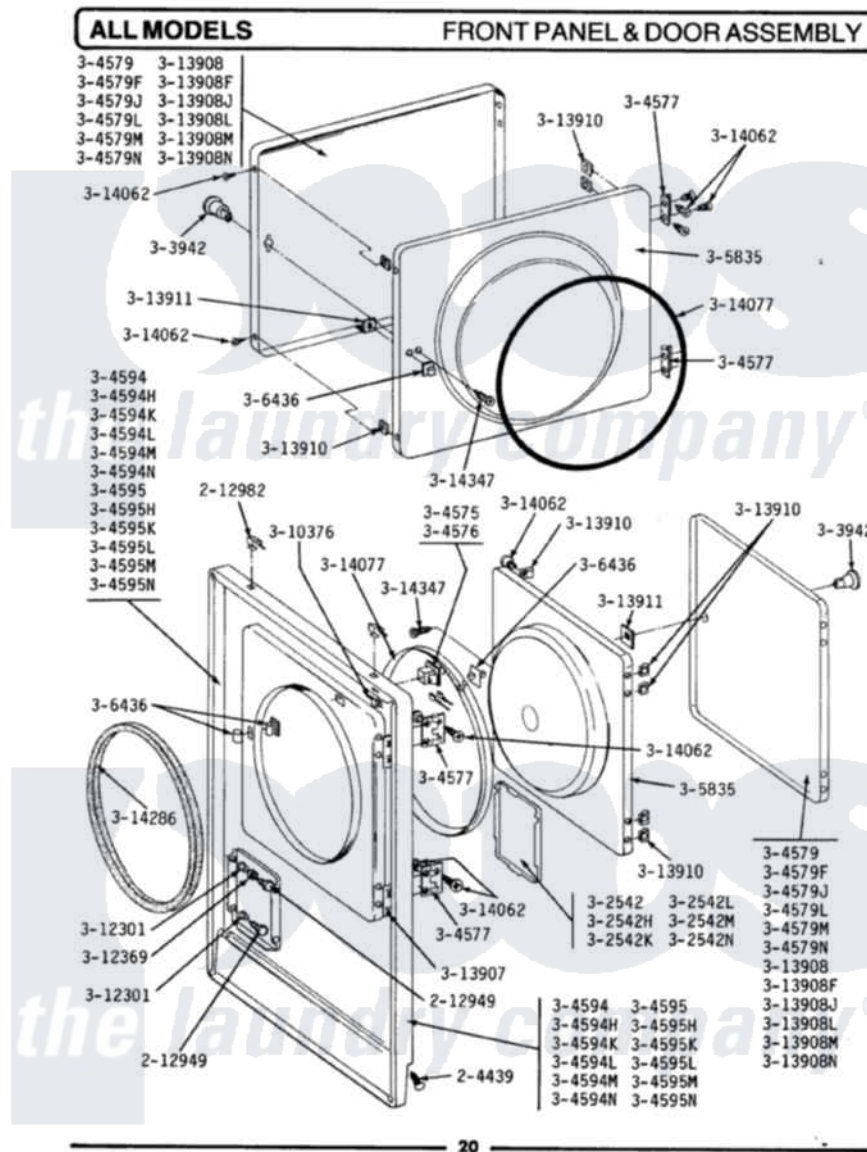

Maytag DE107 02 - FRONT PANEL & DOOR ASSEMBLY

Maytag Residential Maytag DE107 Dryer Parts Parts Diagram 02 - FRONT PANEL & DOOR ASSEMBLY
 Click on the part number to view part

Item	Original Part Number	Replaced By	Status	Part Description
1	204439			Screw And Fstner Assembly
3	212982	22001650		Fastener, Spring
10	303942		Not Available	KNOB AND SCREW
12	Y304576	W10169313		Switch-Dor
13	Y304577	33001230		Hinge, Door
14	Y304579			DOOR (WHT)
15	304579F		Not Available	DOOR-LIGHT GOLD
16	304579J		Not Available	DOOR-LIGHT AVOCADO
17	304579L		Not Available	DOOR-ALMOND
18	304579M		Not Available	DOOR-HARVEST WHEAT
19	304579N		Not Available	DOOR-FRESH AVOCADO
26	304595	3369903		Dishrack
27	304595H		Not Available	FRONT PANEL-SHADED GOLD
28	304595K		Not Available	FRONT PANEL-SHADED AVOCADO
29	304595L		Not Available	FRONT PANEL-ALMOND

30	304594M	3369903		Dishrack
31	304594N		Not Available	FRONT PANEL-FRESH AVOCADO
32	305835		Not Available	INNER DOOR WITH KNOB & SCRE
33	306436			Door Latch Kit--W
34	Y310376			Clip, Door Switch Harness
NI	Y313340			LABEL, LINT SCREEN INSTRUCTION
38	Y313907			Fastener, Twin
39	Y313908			DOOR PANEL-WHITE
40	313908F		Not Available	DOOR PANEL-LIGHT GOLD
41	313908J		Not Available	DOOR PANEL-LIGHT AVOCADO
42	313908L		Not Available	DOOR PANEL-ALMOND
43	313908M		Not Available	DOOR PANEL-HARVEST WHEAT
44	313908N		Not Available	DOOR PANEL-FRESH AVOCADO
45	Y313910			Clip, Door Liner To Outer Panel
46	Y313911			Door Strike Retainer
NI	Y313927			INSTRUCTION LABEL
48	Y314062			Screw, Door Hinge And Panel
49	314077			Door Seal
NI	314119		Not Available	GAS IGNITION LABEL
51	314286			Seal For Front Panel
52	314347	400021-1		Screw