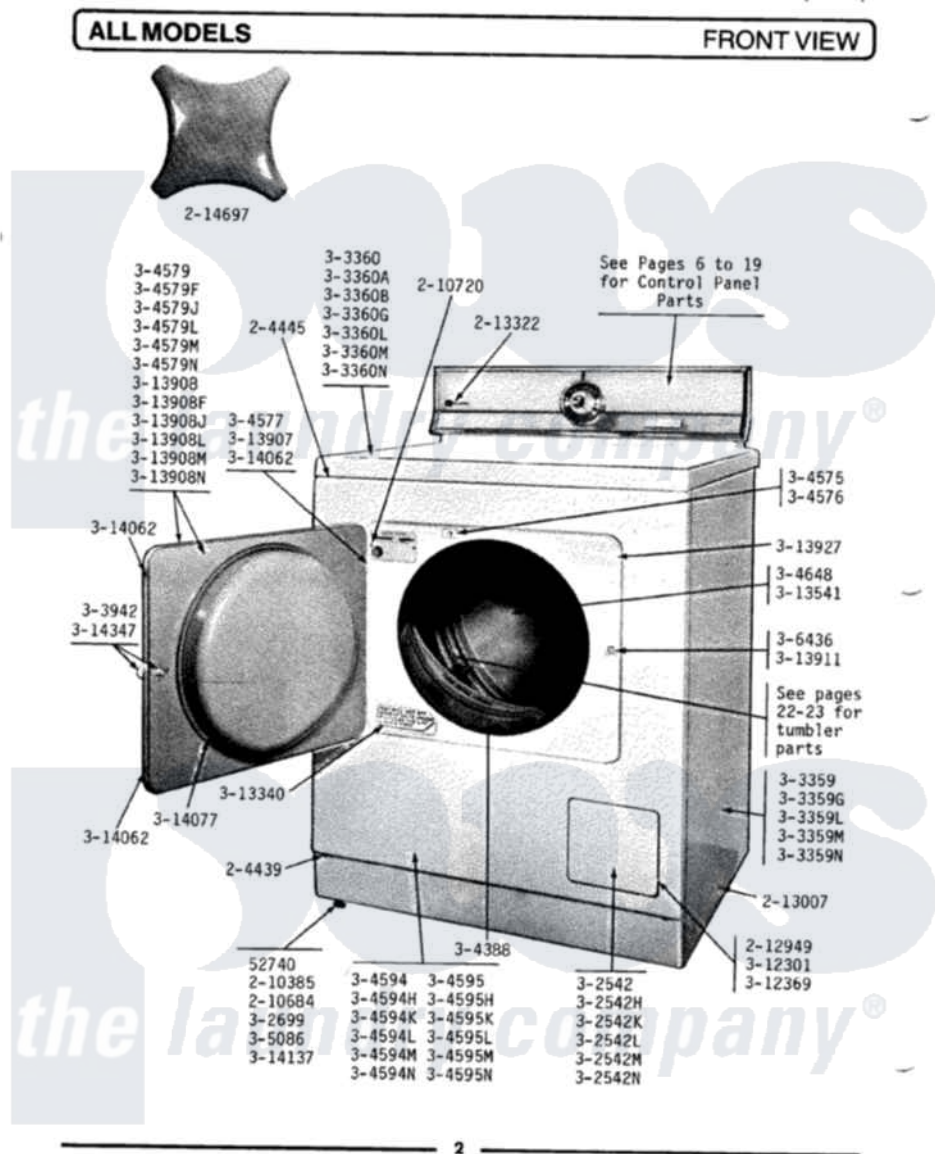

# Maytag DE107 03 - FRONT VIEW

Maytag [Residential Maytag DE107 Dryer Parts](#) Parts Diagram 03 - FRONT VIEW  
 Click on the part number to view part

Item	Original Part Number	Replaced By	Status	Part Description
1	Y052740	<a href="#">62739</a>		Nut, Lock
2	<a href="#">204439</a>			Screw And Fstner Assembly
3	<a href="#">204445</a>			Screw And Fastener Assembly
4	<a href="#">210385</a>			Lock Nut For Adjustable Leg
5	<a href="#">210684</a>			Foot, Adjustable Leg
6	<a href="#">210720</a>			Rivet, Bearing To Tumbler Frnt
8	<a href="#">213007</a>			Xfor Cabinet See Cabinet, Back
9	213322		Not Available	MAYTAG DECAL
10	<a href="#">214697</a>			Easy-Grip Knob
17	Y302699	<a href="#">22003428</a>		Leg, Adjustable
18	303359		Not Available	CABINET-WHITE
19	303359G		Not Available	CABINET-DARK GOLD
20	303359L		Not Available	CABINET-ALMOND
21	303359M		Not Available	CABINET-HARVEST WHEAT
22	303359N		Not Available	CABINET-FRESH AVOCADO
23	303360		Not Available	TOP COVER-WHITE