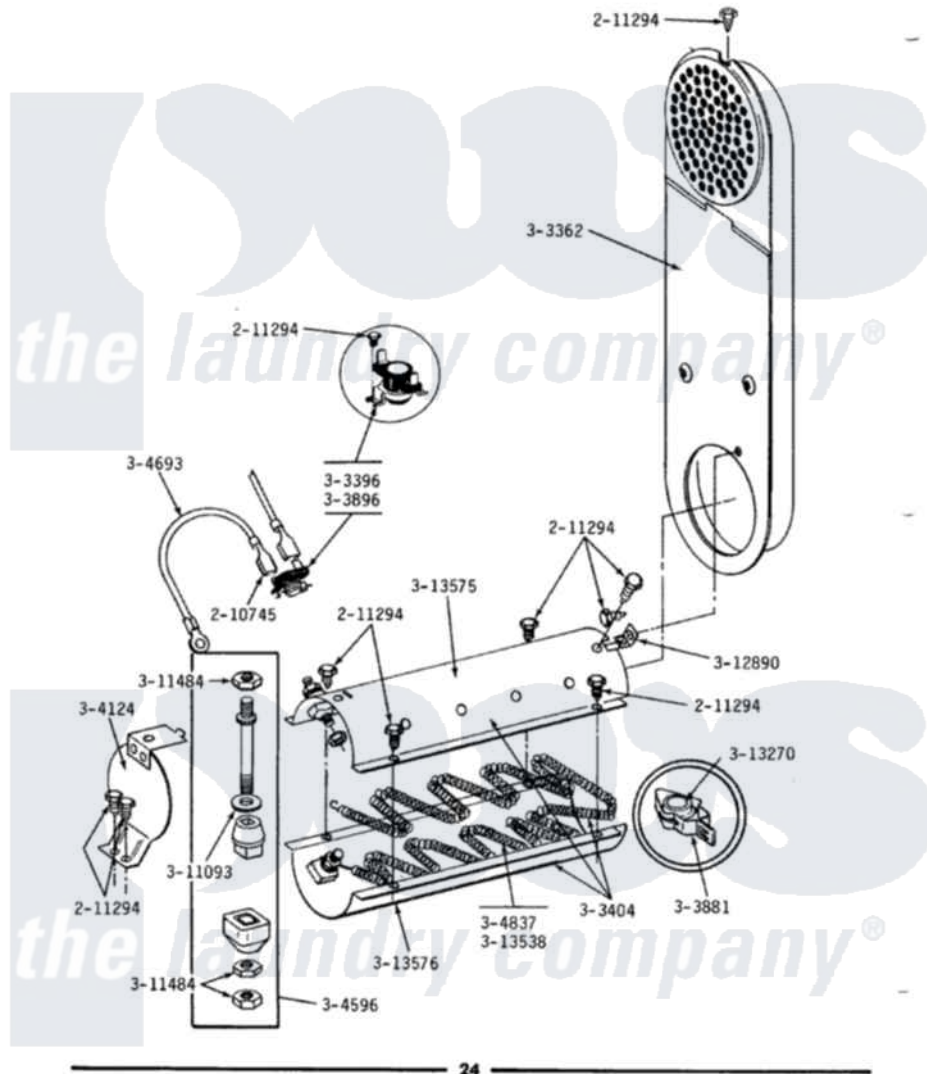

# Maytag DE107 04 - INLET DUCT & HEATER ASSEMBLY

## ALL DE MODELS INLET DUCT & HEATER ASSEMBLY

24

Maytag Residential Maytag DE107 Dryer Parts Parts Diagram 04 - INLET DUCT & HEATER ASSEMBLY  
 Click on the part number to view part

Item	Original Part Number	Replaced By	Status	Part Description
1	<a href="#">210745</a>			Wire Terminal
2	211294	<a href="#">90767</a>		Screw, 8A X 3/8 HeX Washer Head Tapping
3	<a href="#">Y303362</a>			Inlet Duct Assembly - DE
4	<a href="#">303396</a>			Thermostat, Hi-Limit
5	<a href="#">Y303404</a>			Heater Assembly Complete
6	<a href="#">Y303881</a>			Clip And Insulator Assembly
7	<a href="#">303896</a>			Hi-Limit Thermostat-Canada
8	304124		Not Available	HEATER SHIELD
9	<a href="#">Y304596</a>			Terminal Insulator Assembly
10	<a href="#">Y304693</a>			Jumper Wire
11	Y304837	<a href="#">W10116793</a>		Element
12	<a href="#">311093</a>			Washer, Terminal Connection
13	311484	<a href="#">112432</a>		Nut
14	<a href="#">Y312890</a>			Retainer, Heater Chamber
15	<a href="#">Y313270</a>			Insulator For Heater Elemen
16	<a href="#">Y313538</a>			Heater Element 240 Volt