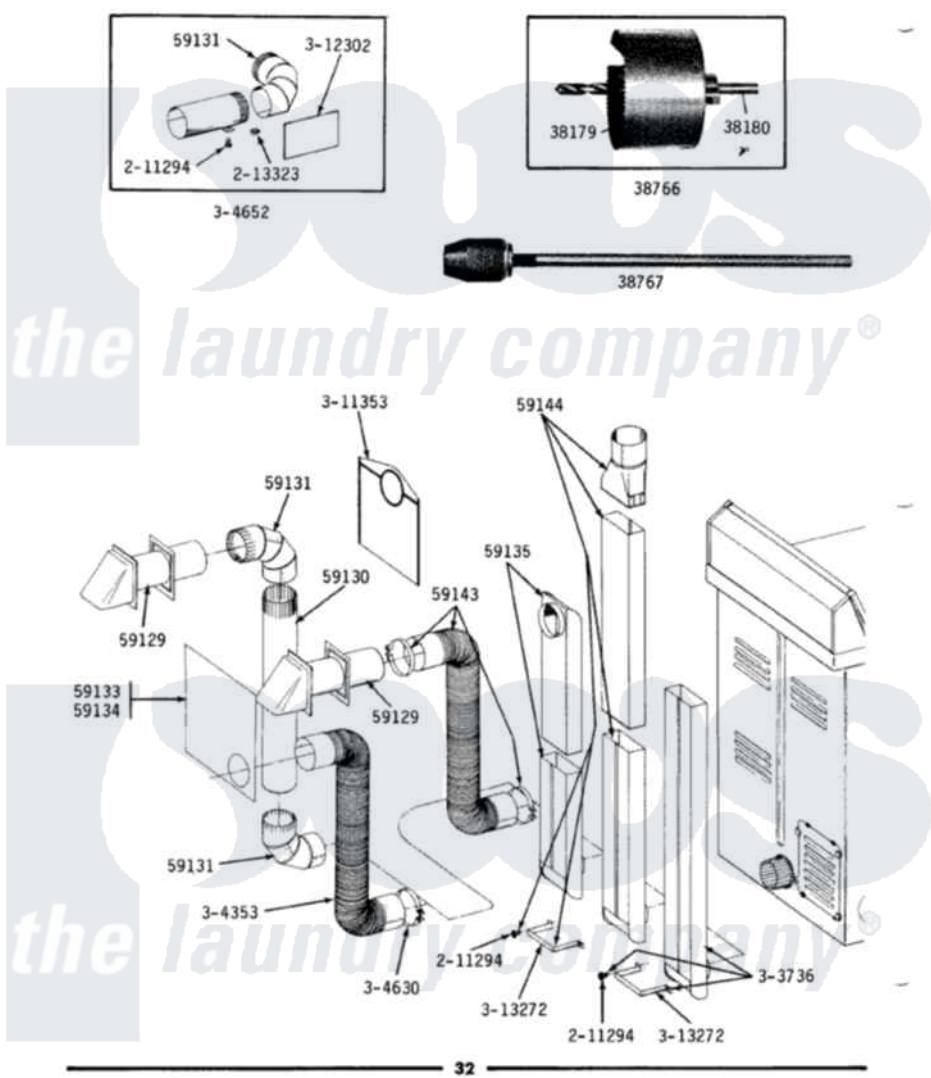

Maytag DE107 05 - INSTALLATION ACCESSORIES

ALL MODELS **INSTALLATION ACCESSORIES**

Maytag Residential Maytag DE107 Dryer Parts Parts Diagram 05 - INSTALLATION ACCESSORIES
 Click on the part number to view part

Item	Original Part Number	Replaced By	Status	Part Description
1	038179		Not Available	BLADE, SAW
2	038180		Not Available	REPLACEMENT DRILL
3	038766		Not Available	HOLE SAW W/DRILL BIT
4	038767			Extension Chuck, Drill
5	Y059129	4396007RW		Vent Hood
6	Y059130			Pipe, Venting
7	Y059131			Elbow, Venting
8	059133		Not Available	ALUMINUM WINDOW 4X12X18
9	Y059134			PLATE, ALUM. WINDOW (15``X20``)
10	Y059135			Vent Duct Assembly
11	Y059143			Flexible Vent Kit
12	059144		Not Available	RECTANGULAR VENT KIT
13	211294	90767		Screw, 8A X 3/8 HeX Washer Head Tapping
14	213323			Fastener, Exhaust Duct Kit