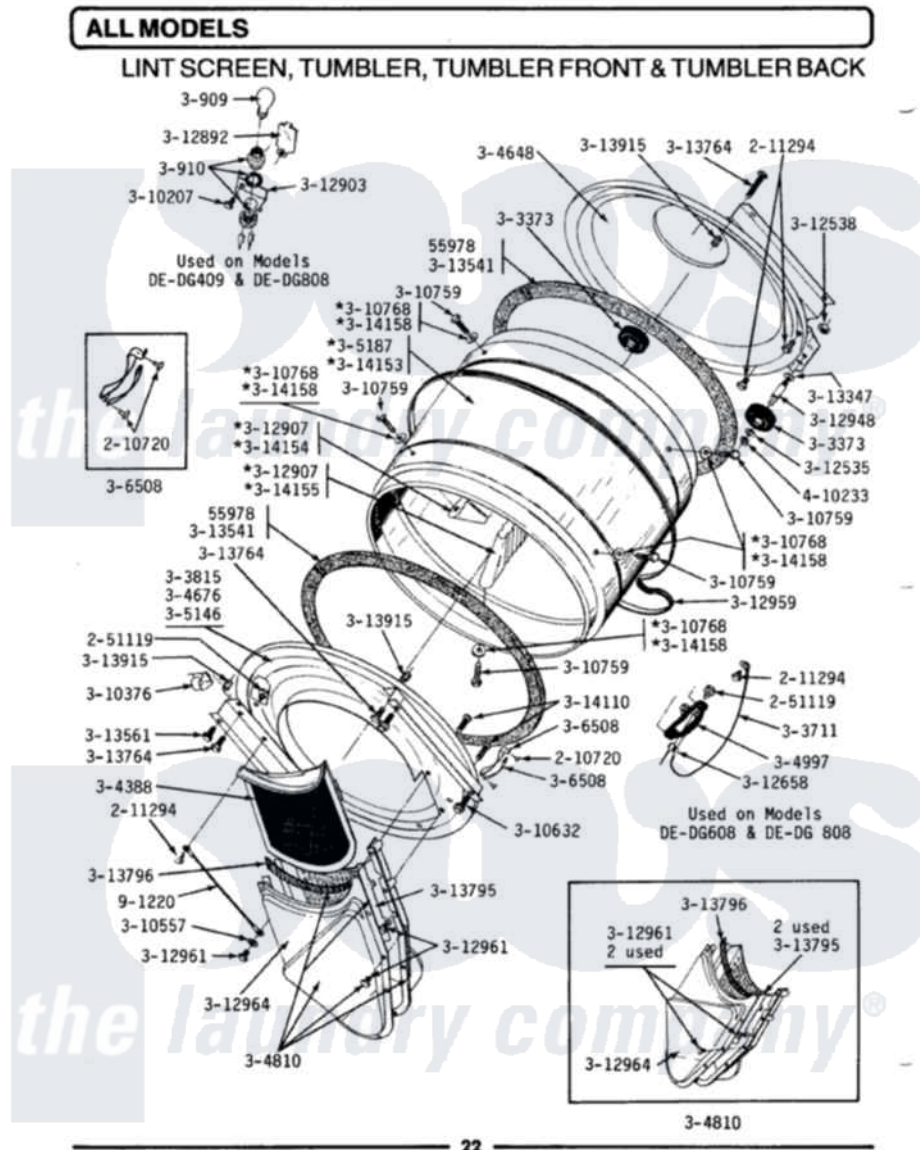

Maytag DE107 06 - LINT SCREEN, TUMBLER (FRONT & BACK)

Maytag Residential Maytag DE107 Dryer Parts Parts Diagram 06 - LINT SCREEN, TUMBLER (FRONT & BACK)
 Click on the part number to view part

Item	Original Part Number	Replaced By	Status	Part Description
NI	Y053241			Set Screw, Motor Pulley
2	Y055978			Rubber Adhesive, 2 Oz Tube
3	210720			Rivet, Bearing To Tumbler Fmt
6	300909	8009		Bulb-Light
7	300910		Not Available	RECEPTACLE
8	Y303373	12001541		Drum Roller/Washer Assembly--W
9	Y303711			Sensor Ground Wire
10	Y303815	33001231		Front- Tumbler
NI	Y304244			Motor Pulley With Set Screw
12	Y304388	33001003		Screen, Lint
13	Y304648	33001106		Back, Tumbler
15	Y304810		Not Available	OUTLET DUCT ASSEMBLY---S
NI	Y305185	6-3051850		Pulley- MO
19	305187		Not Available	TUMBLER W/BAFFLES
20	306508			Tumbler Bearing Kit ---W

22	Y310376		Clip, Door Switch Harness
23	310557		Washer
24	Y310632	1163839	Screw
25	Y310759		Screw, Tumbler Baffles
26	310768	Not Available	WASHER
27	312535		Washer, Vault Mounting Brk.
28	312538	33001443	Nut, Hex
32	Y312907		Tumbler Baffle
33	Y312948	6-3129480	Shaft- Tumbler
34	Y312959		Poly "V" Belt For Tumbler
35	Y312961	W10116751	Screw
36	Y312964	Not Available	OUTLET DUCT - OUTER HALF
37	Y313347	312535	Washer, Vault Mounting Brk.
38	Y313541	33313541	Seal- Tumbler
39	Y313561		Screw---NA
40	313764	Not Available	SCREW
41	Y313795		Guide For Lint Screen
42	Y313796		Lint Seal
43	313915	31-3915	Tech Sheet
44	Y314110	33002917	Screw, No.10-16
45	Y314153	Not Available	TUMBLER No.
46	314154	Not Available	TUMBLER BAFFLE - SHORT
47	314155	33001004	Baffle, Tall
48	314158		Washer, Baffle To Tumbler
49	410233	9703438	Ring-Retrn
50	901220		Ground Wire