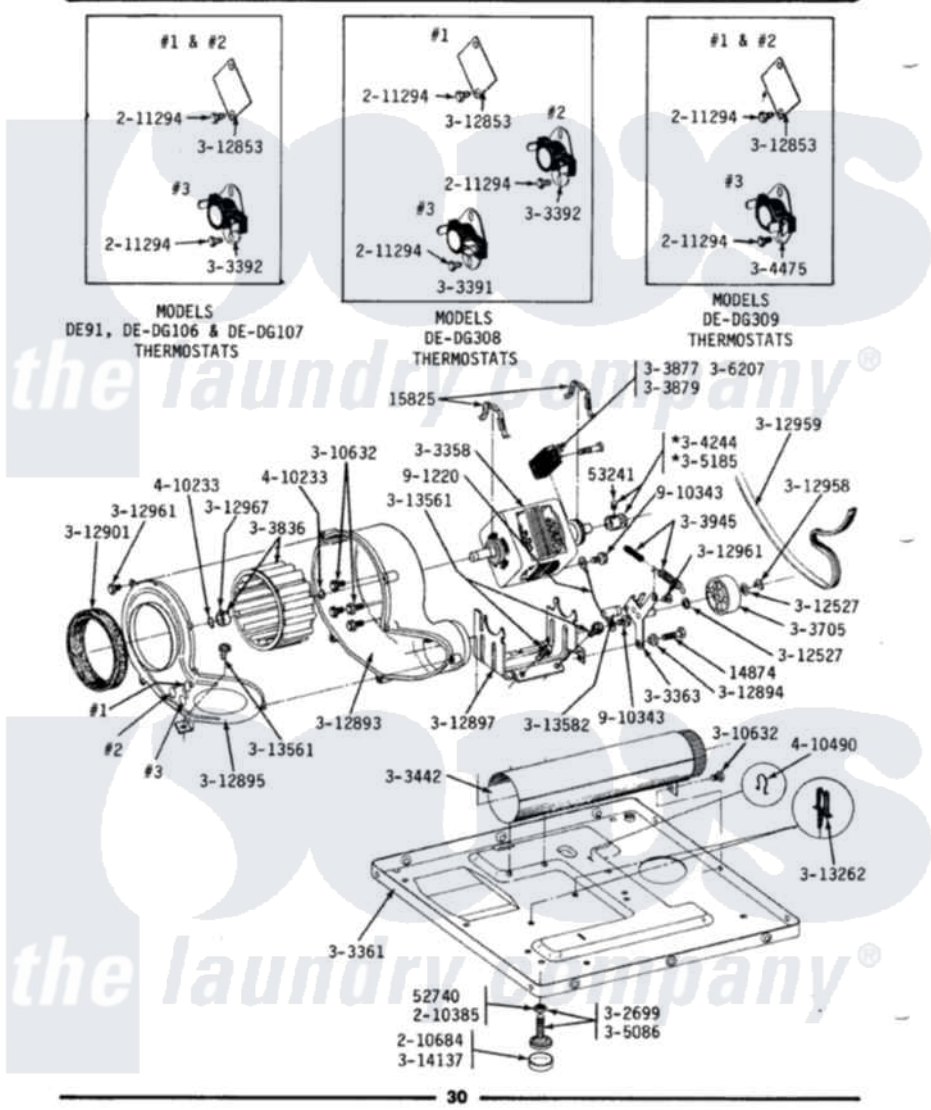

# Maytag DE107 07 - MOTOR, BLOWER, BASE FRAME & THERMOSTATS

## ALL MODELS MOTOR, BLOWER, BASE FRAME & THERMOSTATS

Maytag Residential Maytag DE107 Dryer Parts Parts Diagram 07 - MOTOR, BLOWER, BASE FRAME & THERMOSTATS

Click on the part number to view part

Item	Original Part Number	Replaced By	Status	Part Description
1	<a href="#">Y014874</a>			Screw, Idler Arm And Sleeve
2	<a href="#">Y015825</a>			Clip, Motor To Motor Support
3	Y052740	<a href="#">62739</a>		Nut, Lock
4	<a href="#">Y053241</a>			Set Screw, Motor Pulley
5	<a href="#">210385</a>			Lock Nut For Adjustable Leg
6	<a href="#">210684</a>			Foot, Adjustable Leg
7	211294	<a href="#">90767</a>		Screw, 8A X 3/8 HeX Washer Head Tapping
8	Y302699	<a href="#">22003428</a>		Leg, Adjustable
9	Y303358	<a href="#">W10410999</a>		Motor-Drive
10	Y303361		Not Available	BASE ASSY. (UPPER & LOWER)
11	Y303363	<a href="#">6-3033630</a>		Idler Arm
13	<a href="#">303392</a>			Thermostat, Cycling
15	Y303442			EXHAUST DUCT ASSEMBLY
16	Y303705	<a href="#">6-3037050</a>		Pulley- ID