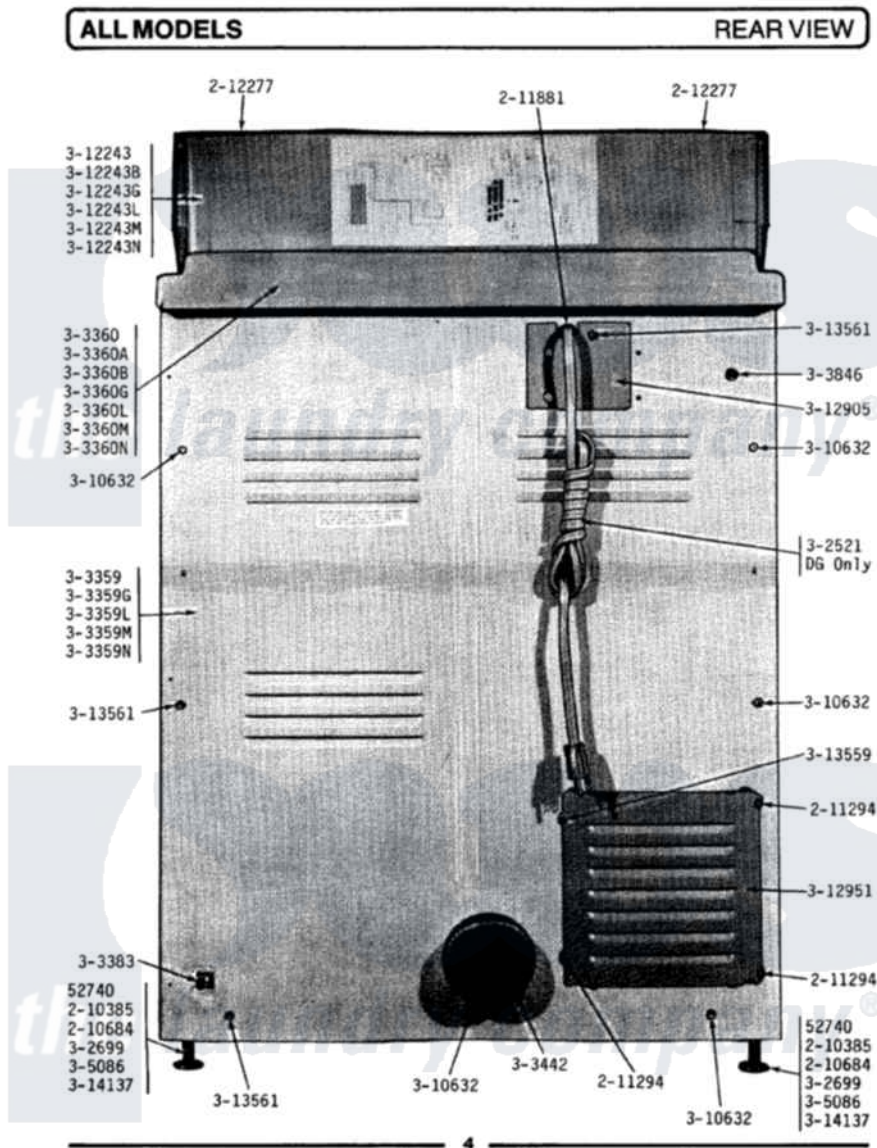

# Maytag DE107 08 - REAR VIEW

Maytag Residential Maytag DE107 Dryer Parts Parts Diagram 08 - REAR VIEW  
 Click on the part number to view part

Item	Original Part Number	Replaced By	Status	Part Description
1	Y052740	<a href="#">62739</a>		Nut, Lock
2	<a href="#">Y201808</a>			Converter
3	<a href="#">210385</a>			Lock Nut For Adjustable Leg
4	<a href="#">210684</a>			Foot, Adjustable Leg
5	211294	<a href="#">90767</a>		Screw, 8A X 3/8 HeX Washer Head Tapping
7	<a href="#">212277</a>			Screw, No.8 X 1/2 Inch
8	<a href="#">301548</a>			Clamp, Ground Wire
10	Y302699	<a href="#">22003428</a>		Leg, Adjustable
11	303359		Not Available	CABINET-WHITE
12	303359G		Not Available	CABINET-DARK GOLD
13	303359L		Not Available	CABINET-ALMOND
14	303359M		Not Available	CABINET-HARVEST WHEAT
15	303359N		Not Available	CABINET-FRESH AVOCADO
16	303360		Not Available	TOP COVER-WHITE
17	303360A		Not Available	TOP COVER-DARK AVOCADO