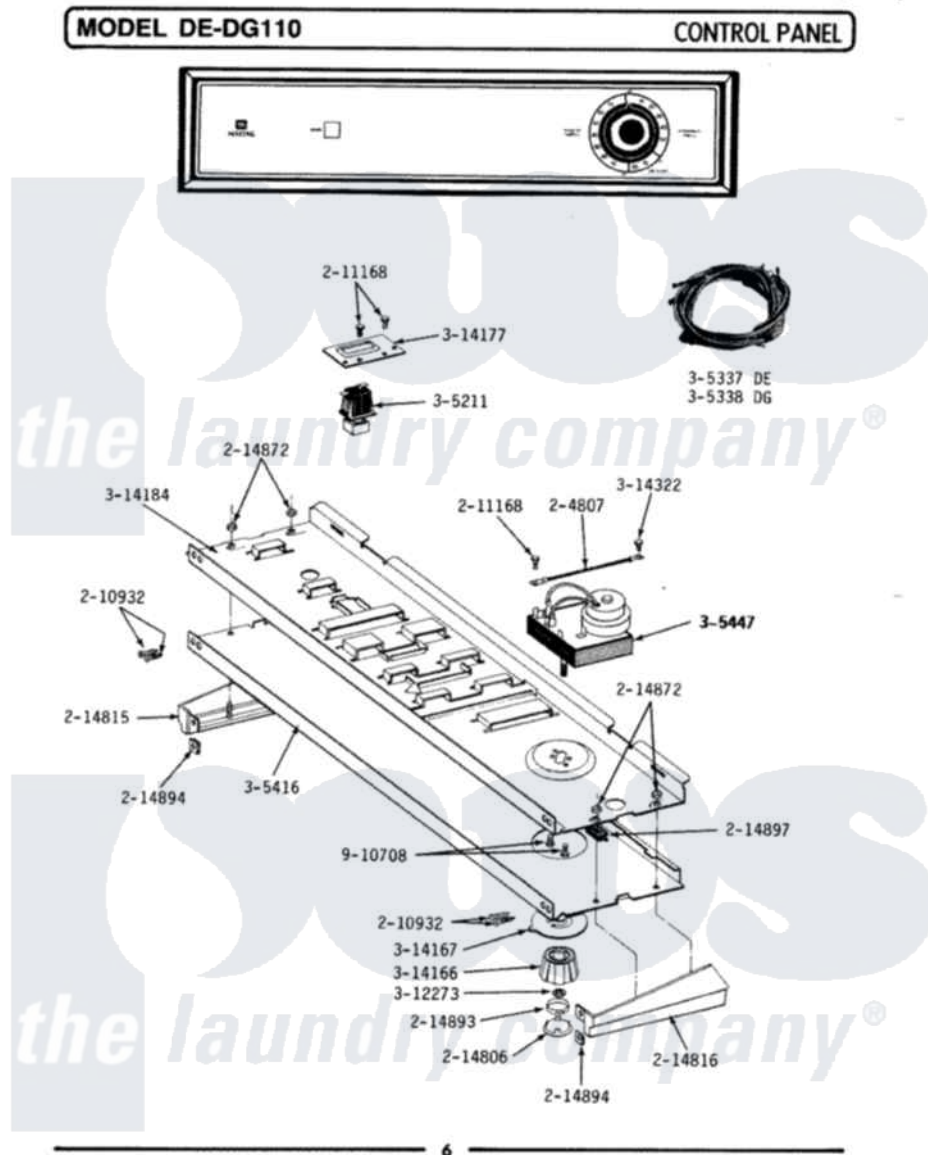

Maytag DE110 01 - CONTROL PANEL

Maytag Residential Maytag DE110 Dryer Parts Parts Diagram 01 - CONTROL PANEL

Click on the part number to view part

Item	Original Part Number	Replaced By	Status	Part Description
1	204807			Ground Wire, Supp. Plte To Top Cover
2	210932			Screw, No.8 X 9/16 Ctsk Note: Screw, Inlet Duct
3	211168	W10139210		Screw, 8-18 X 5/16
4	214806		Not Available	CAP FOR TIMER KNOB
5	214815			End Cap F/Control Panel-LH
6	214816			End Cap F/Control Panel-RH
7	214872			Palnut, End Cap Note: Nut, Lamp Holder
8	214893		Not Available	DETENT RING F/TIMER KNOB CA
9	214894			Fastener, End Cap
10	214897			Pad, Control Panel
11	305211			Push To Start Switch
12	305447		Not Available	TIMER
13	305337			Main Wire Harness
14	305338			Main Wire Harness

15	305416	Not Available	CONTROL PANEL
16	312273		Nut, Control Knob
17	Y314166		Knob For Timer
18	314167	Not Available	TIMER DIAL INDICATOR
19	314177	Not Available	BRACKET FOR START SWITCH
20	314184		Back Up Plate
21	Y314322	211251	Screw, Transformer
22	910708	488234	Screw 8-32 X 1/4