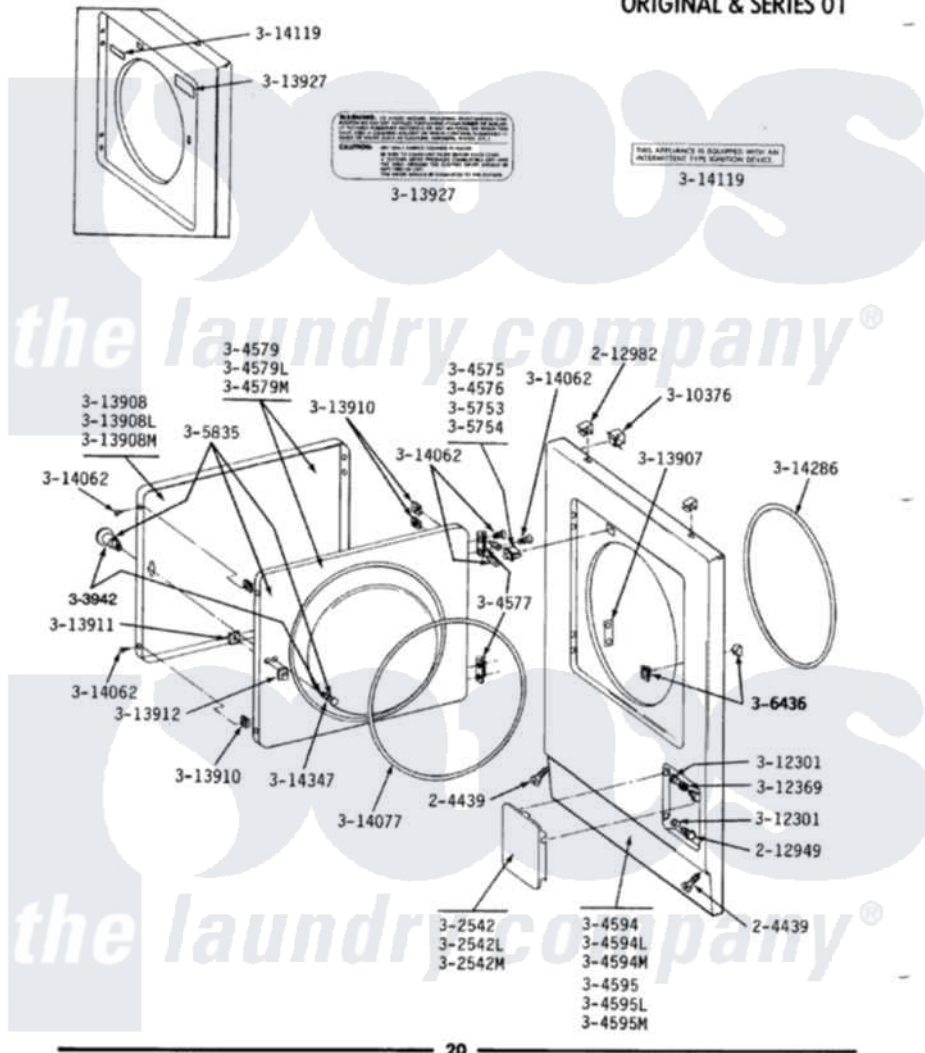

# Maytag DE110 02 - FRONT PANEL & DOOR ASSEMBLY

**MODELS DE-DG110-210-410-510-610-710-810**

**FRONT PANEL & DOOR ASSEMBLY  
ORIGINAL & SERIES 01**

Maytag Residential Maytag DE110 Dryer Parts Parts Diagram 02 - FRONT PANEL & DOOR ASSEMBLY  
Click on the part number to view part

Item	Original Part Number	Replaced By	Status	Part Description
1	<a href="#">204439</a>			Screw And Fstner Assembly
2	212949	<a href="#">22001866</a>		Screw, Relay
3	212982	<a href="#">22001650</a>		Fastener, Spring
4	302542		Not Available	PART NOT USED. (DG ONLY)
5	302542L		Not Available	PART NOT USED. (DG ONLY)
6	302542M		Not Available	ACCESS DOOR-HARVEST WHEAT
7	Y304575	<a href="#">W10169313</a>		Switch-Dor
8	Y304576	<a href="#">W10169313</a>		Switch-Dor
9	Y304577	<a href="#">33001230</a>		Hinge, Door
10	<a href="#">306436</a>			Door Latch Kit--W
11	Y304579			DOOR (WHT)
14	<a href="#">304594</a>			Front Panel-White
15	304594L		Not Available	FRONT PANEL-ALMOND
16	304594M	<a href="#">3369903</a>		Dishrack
17	304595	<a href="#">3369903</a>		Dishrack
20	Y305753	<a href="#">W10169313</a>		Switch-Dor

21	Y305754	<a href="#">W10169313</a>	Switch-Dor
22	305835	Not Available	INNER DOOR WITH KNOB & SCRE
23	303942	Not Available	KNOB AND SCREW
24	<a href="#">Y310376</a>		Clip, Door Switch Harness
25	312301	Not Available	BUSHING FOR ACCESS STUD
26	<a href="#">312369</a>		Sleeve, Access Panel Stud Part Not Used
27	<a href="#">Y313907</a>		Fastener, Twin
28	Y313908		DOOR PANEL-WHITE
31	<a href="#">Y313910</a>		Clip, Door Liner To Outer Panel
32	<a href="#">Y313911</a>		Door Strike Retainer
33	Y313912	<a href="#">306436</a>	Door Latch Kit-W
34	Y313927		INSTRUCTION LABEL
35	<a href="#">Y314062</a>		Screw, Door Hinge And Panel
36	<a href="#">314077</a>		Door Seal
37	314119	Not Available	GAS IGNITION LABEL
38	<a href="#">314286</a>		Seal For Front Panel
39	314347	<a href="#">400021-1</a>	Screw