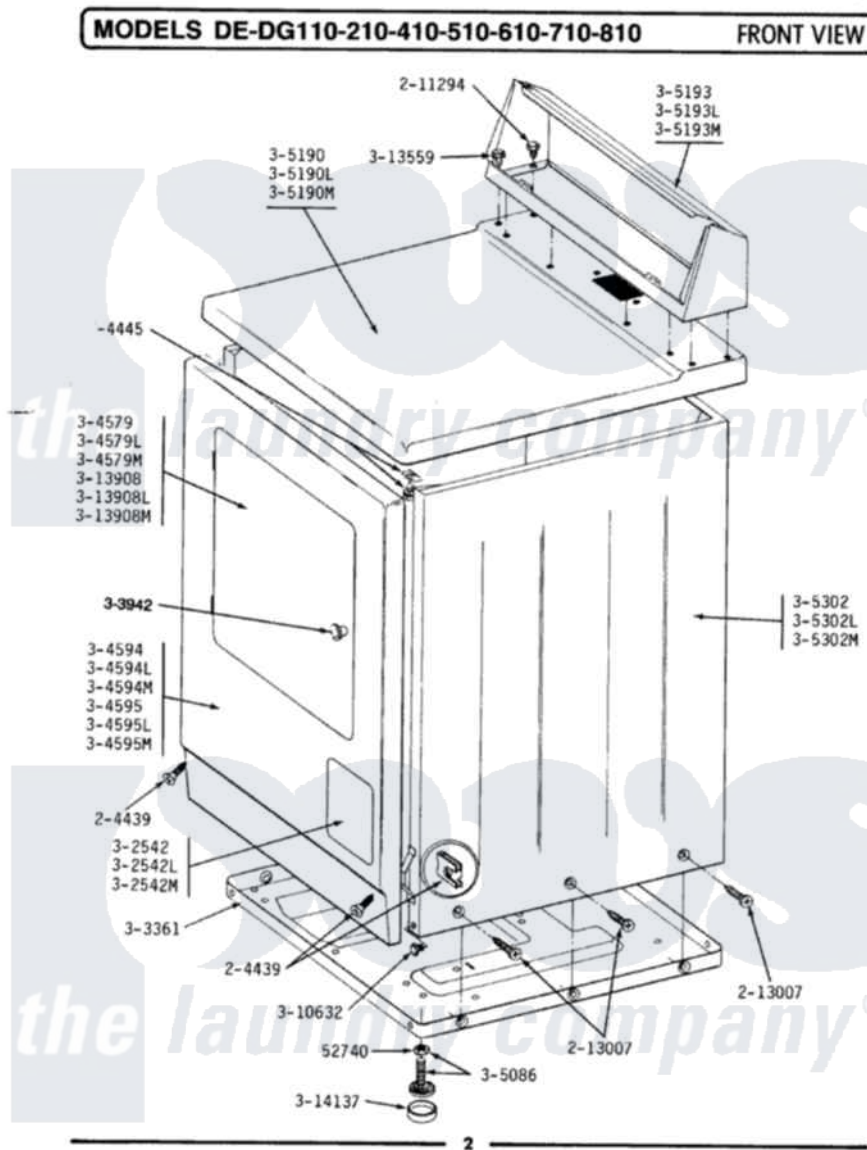

Maytag DE110 03 - FRONT VIEW

Maytag [Residential Maytag DE110 Dryer Parts](#) Parts Diagram 03 - FRONT VIEW
 Click on the part number to view part

Item	Original Part Number	Replaced By	Status	Part Description
1	Y052740	62739		Nut, Lock
2	204439			Screw And Fstner Assembly
3	204445			Screw And Fastener Assembly
4	211294	90767		Screw, 8A X 3/8 HeX Washer Head Tapping
5	213007			Xfor Cabinet See Cabinet, Back
6	302542		Not Available	PART NOT USED. (DG ONLY)
7	302542L		Not Available	PART NOT USED. (DG ONLY)
8	302542M		Not Available	ACCESS DOOR-HARVEST WHEAT
9	Y303361		Not Available	BASE ASSY. (UPPER & LOWER)
10	Y304579			DOOR (WHT)
13	304594			Front Panel-White
14	304594L		Not Available	FRONT PANEL-ALMOND
15	304594M	3369903		Dishrack
16	304595	3369903		Dishrack

19	Y305086		Adjustable Leg And Nut
20	Y305190	307104	Top Cover Assembly
23	Y305193		Console
26	305302	Not Available	CABINET-WHITE
29	303942	Not Available	KNOB AND SCREW
30	Y310632	1163839	Screw
31	Y313559		Screw
32	Y313908		DOOR PANEL-WHITE
35	Y314137		Foot, Rubber