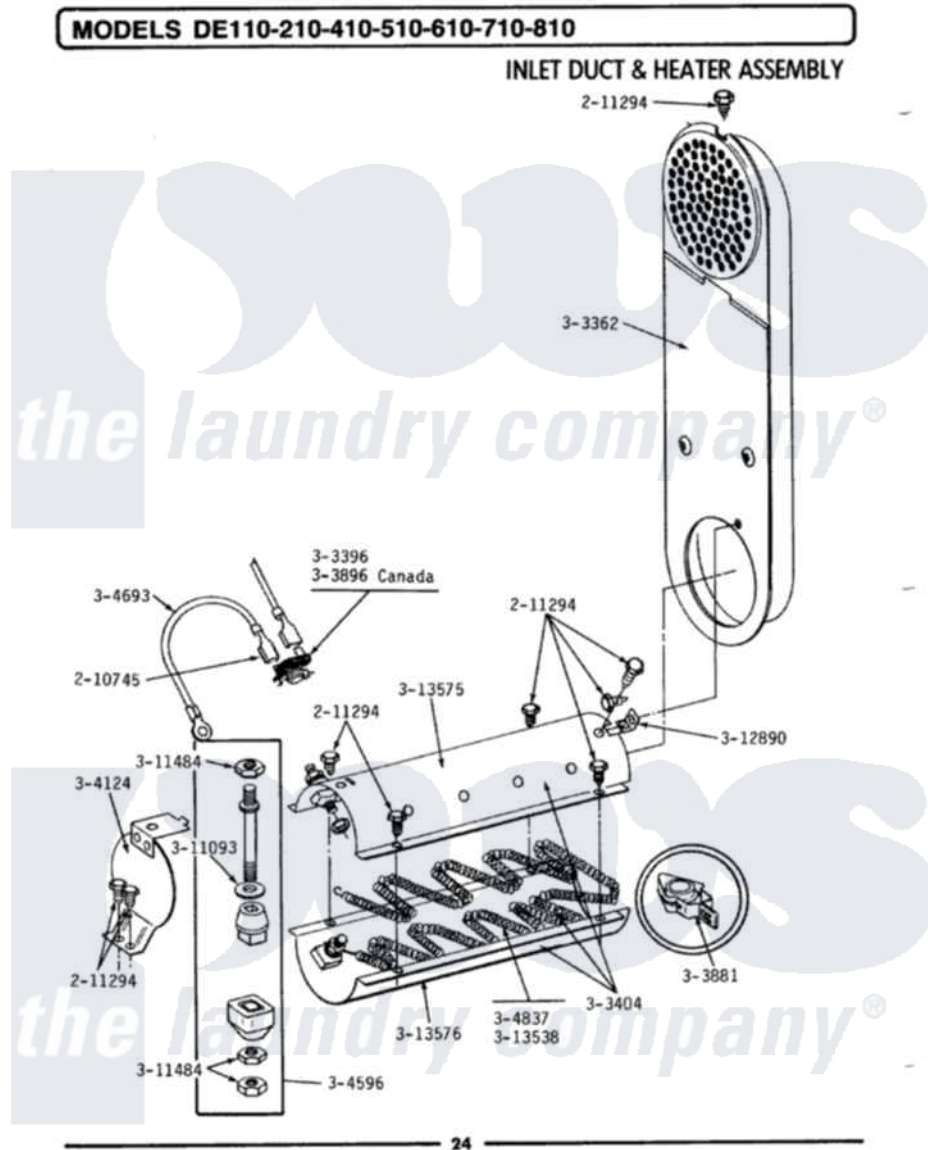

Maytag DE110 04 - INLET DUCT & HEATER ASSEMBLY

Maytag Residential Maytag DE110 Dryer Parts Parts Diagram 04 - INLET DUCT & HEATER ASSEMBLY
 Click on the part number to view part

Item	Original Part Number	Replaced By	Status	Part Description
1	210745			Wire Terminal
2	211294	90767		Screw, 8A X 3/8 HeX Washer Head Tapping
3	Y303362			Inlet Duct Assembly - DE
4	303396			Thermostat, Hi-Limit
5	Y303404			Heater Assembly Complete
6	Y303881			Clip And Insulator Assembly
7	303896			Hi-Limit Thermostat-Canada
8	304124		Not Available	HEATER SHIELD
9	Y304596			Terminal Insulator Assembly
10	Y304693			Jumper Wire
11	Y304837	W10116793		Element
12	311093			Washer, Terminal Connection
13	311484	112432		Nut
14	Y312890			Retainer, Heater Chamber
15	Y313576			Heater Chamber, Bottom
"	Y313538			Heater Element 240 Volt