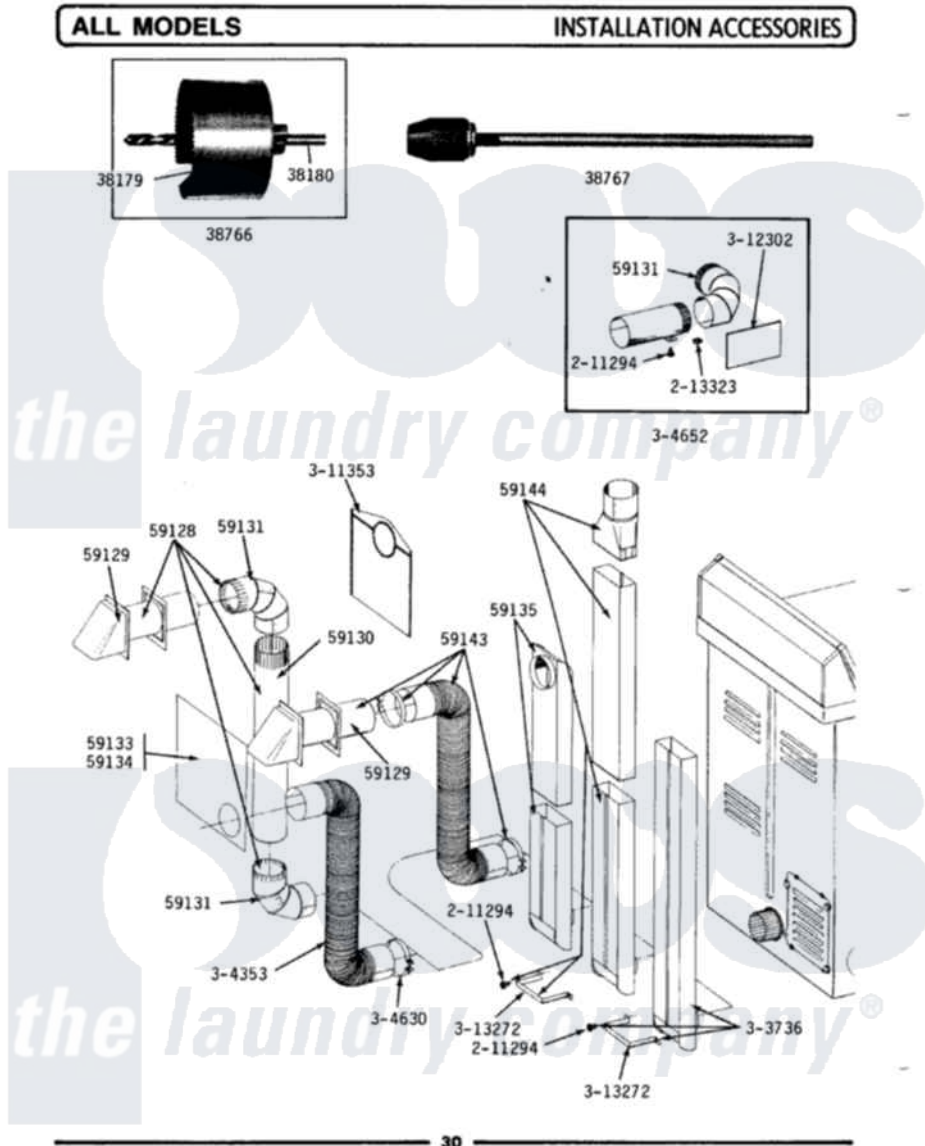

# Maytag DE110 05 - INSTALLATION ACCESSORIES

Maytag Residential Maytag DE110 Dryer Parts Parts Diagram 05 - INSTALLATION ACCESSORIES  
 Click on the part number to view part

Item	Original Part Number	Replaced By	Status	Part Description
1	038179		Not Available	BLADE, SAW
2	038180		Not Available	REPLACEMENT DRILL
3	038766		Not Available	HOLE SAW W/DRILL BIT
4	<a href="#">038767</a>			Extension Chuck, Drill
5	<a href="#">Y059128</a>			Standard 4" Vent Kit
6	Y059129	<a href="#">4396007RW</a>		Vent Hood
7	<a href="#">Y059130</a>			Pipe, Venting
8	<a href="#">Y059131</a>			Elbow, Venting
9	059133		Not Available	ALUMINUM WINDOW 4X12X18
10	Y059134			PLATE, ALUM. WINDOW (15"X20")
11	<a href="#">Y059135</a>			Vent Duct Assembly
12	<a href="#">Y059143</a>			Flexible Vent Kit
13	059144		Not Available	RECTANGULAR VENT KIT
14	211294	<a href="#">90767</a>		Screw, 8A X 3/8 Hex Washer Head Tapping

15	<a href="#">213323</a>		Fastener, Exhaust Duct Kit
16	303736	Not Available	EXHAUST DEFLECTOR KIT
17	Y304353	<a href="#">4396010RP</a>	6ft Scvent
18	<a href="#">Y304630</a>		Clamp, Flexible Duct
19	<a href="#">Y304652</a>		Exhaust Duct Kit
20	311353	Not Available	BAG, LINT (DACRON)
21	<a href="#">312302</a>		Insulation, Exhaust Duct Kit
22	<a href="#">313272</a>		Bracket, Exhaust Deflector