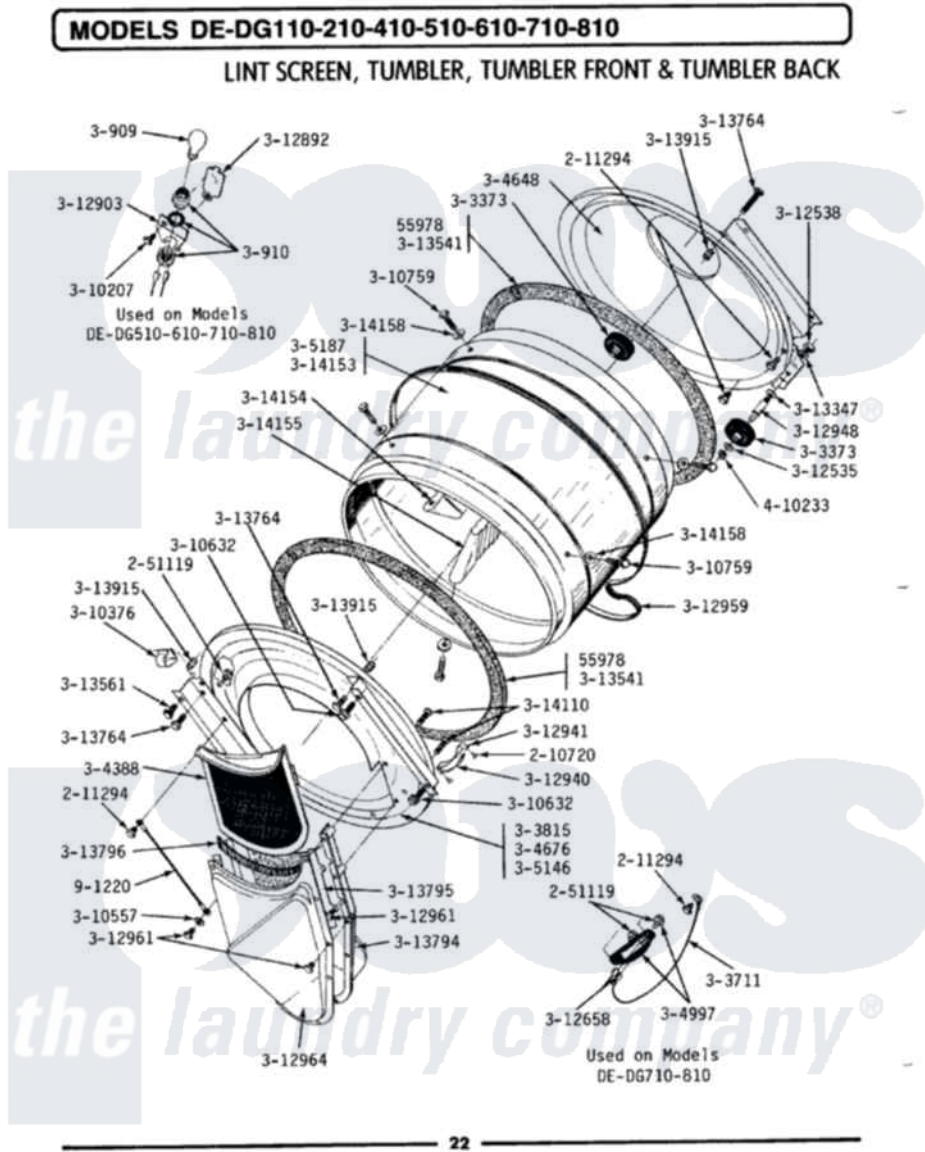

# Maytag DE110 06 - LINT SCREEN, TUMBLER (FRONT & BACK)

Maytag Residential Maytag DE110 Dryer Parts Parts Diagram 06 - LINT SCREEN, TUMBLER (FRONT & BACK)  
 Click on the part number to view part

Item	Original Part Number	Replaced By	Status	Part Description
1	<a href="#">Y055978</a>			Rubber Adhesive, 2 Oz Tube
2	<a href="#">210720</a>			Rivet, Bearing To Tumbler Frnt
3	211294	<a href="#">90767</a>		Screw, 8A X 3/8 HeX Washer Head Tapping
4	Y251119	<a href="#">3177991</a>		Screw
5	300909	<a href="#">8009</a>		Bulb-Light
6	300910		Not Available	RECEPTACLE
7	Y303373	<a href="#">12001541</a>		Drum Roller/Washer Assembly--W
8	<a href="#">Y303711</a>			Sensor Ground Wire
9	Y303815	<a href="#">33001231</a>		Front- Tumbler
10	Y304388	<a href="#">33001003</a>		Screen, Lint
11	Y304648	<a href="#">33001106</a>		Back, Tumbler
12	Y304676		Not Available	TUMBLER FRONT ASSEMBLY
13	<a href="#">304997</a>			Sensor Assembly With Screws
14	Y305146	<a href="#">306708</a>		Tumbler Front Assembly