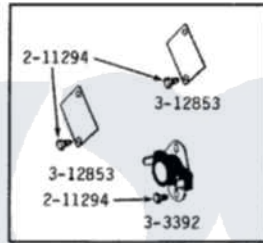

# Maytag DE110 07 - MOTOR, BLOWER, BASE FRAME & THERMOSTATS

**MODELS DE-DG110-210-410-510-610-710-810**

**MOTOR, BLOWER, BASE FRAME & THERMOSTATS**

MODEL DE-DG110  
THERMOSTAT

MODEL DE-DG210  
THERMOSTATS

Maytag Residential Maytag DE110 Dryer Parts Parts Diagram 07 - MOTOR, BLOWER, BASE FRAME & THERMOSTATS

Click on the part number to view part

Item	Original Part Number	Replaced By	Status	Part Description
1	<a href="#">Y014874</a>			Screw, Idler Arm And Sleeve
2	<a href="#">Y015825</a>			Clip, Motor To Motor Support
3	Y052740	<a href="#">62739</a>		Nut, Lock
4	<a href="#">Y053241</a>			Set Screw, Motor Pulley
5	211294	<a href="#">90767</a>		Screw, 8A X 3/8 HeX Washer Head Tapping
6	Y303358	<a href="#">W10410999</a>		Motor-Drve
7	Y303361		Not Available	BASE ASSY. (UPPER & LOWER)
8	Y303363	<a href="#">6-3033630</a>		Idler Arm
9	Y303391	<a href="#">33303391</a>		Thermostat, Cycling
10	<a href="#">303392</a>			Thermostat, Cycling
NI	<a href="#">Y303394</a>			Cool-Down Thermostat
12	Y303442			EXHAUST DUCT ASSEMBLY
13	Y303705	<a href="#">6-3037050</a>		Pulley- ID
14	<a href="#">Y303836</a>			Blower Wheel Assembly And Clamp