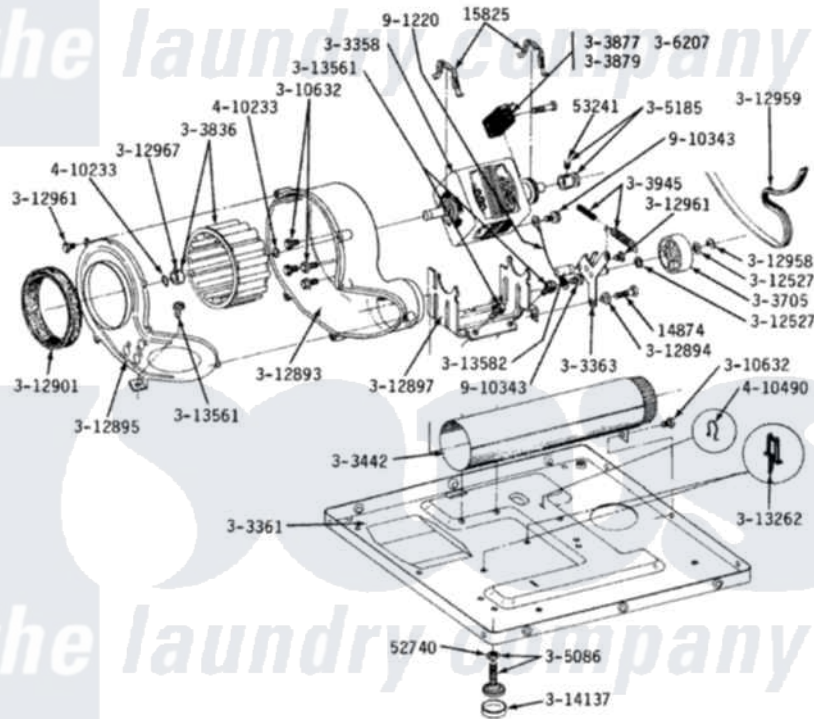

# Maytag DE110 07 - MOTOR, BLOWER, BASE FRAME & THERMOSTATS

**MODELS DE-DG110-210-410-510-610-710-810**

**MOTOR, BLOWER, BASE FRAME & THERMOSTATS**

MODEL DE-DG110  
THERMOSTAT

MODEL DE-DG210  
THERMOSTATS

Maytag Residential Maytag DE110 Dryer Parts Parts Diagram 07 - MOTOR, BLOWER, BASE FRAME & THERMOSTATS

Click on the part number to view part

Item	Original Part Number	Replaced By	Status	Part Description
1	<a href="#">Y014874</a>			Screw, Idler Arm And Sleeve
2	<a href="#">Y015825</a>			Clip, Motor To Motor Support
3	Y052740	<a href="#">62739</a>		Nut, Lock
4	<a href="#">Y053241</a>			Set Screw, Motor Pulley
5	211294	<a href="#">90767</a>		Screw, 8A X 3/8 HeX Washer Head Tapping
6	Y303358	<a href="#">W10410999</a>		Motor-Drve
7	Y303361		Not Available	BASE ASSY. (UPPER & LOWER)
8	Y303363	<a href="#">6-3033630</a>		Idler Arm
9	Y303391	<a href="#">33303391</a>		Thermostat, Cycling
10	<a href="#">303392</a>			Thermostat, Cycling
NI	<a href="#">Y303394</a>			Cool-Down Thermostat
12	Y303442			EXHAUST DUCT ASSEMBLY
13	Y303705	<a href="#">6-3037050</a>		Pulley- ID
14	<a href="#">Y303836</a>			Blower Wheel Assembly And Clamp