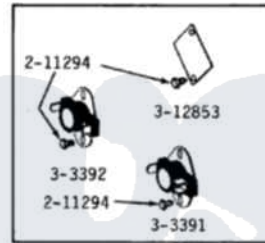

# Maytag DE110 07 - MOTOR, BLOWER, BASE FRAME & THERMOSTATS

**MODELS DE-DG110-210-410-510-610-710-810**

**MOTOR, BLOWER, BASE FRAME & THERMOSTATS**

MODEL DE-DG110  
THERMOSTAT

MODEL DE-DG210  
THERMOSTATS

Maytag Residential Maytag DE110 Dryer Parts Parts Diagram 07 - MOTOR, BLOWER, BASE FRAME & THERMOSTATS

Click on the part number to view part

Item	Original Part Number	Replaced By	Status	Part Description
1	<a href="#">Y014874</a>			Screw, Idler Arm And Sleeve
2	<a href="#">Y015825</a>			Clip, Motor To Motor Support
3	Y052740	<a href="#">62739</a>		Nut, Lock
4	<a href="#">Y053241</a>			Set Screw, Motor Pulley
5	211294	<a href="#">90767</a>		Screw, 8A X 3/8 HeX Washer Head Tapping
6	Y303358	<a href="#">W10410999</a>		Motor-Drve
7	Y303361		Not Available	BASE ASSY. (UPPER & LOWER)
8	Y303363	<a href="#">6-3033630</a>		Idler Arm
9	Y303391	<a href="#">33303391</a>		Thermostat, Cycling
10	<a href="#">303392</a>			Thermostat, Cycling
NI	<a href="#">Y303394</a>			Cool-Down Thermostat
12	Y303442			EXHAUST DUCT ASSEMBLY
13	Y303705	<a href="#">6-3037050</a>		Pulley- ID
14	<a href="#">Y303836</a>			Blower Wheel Assembly And Clamp