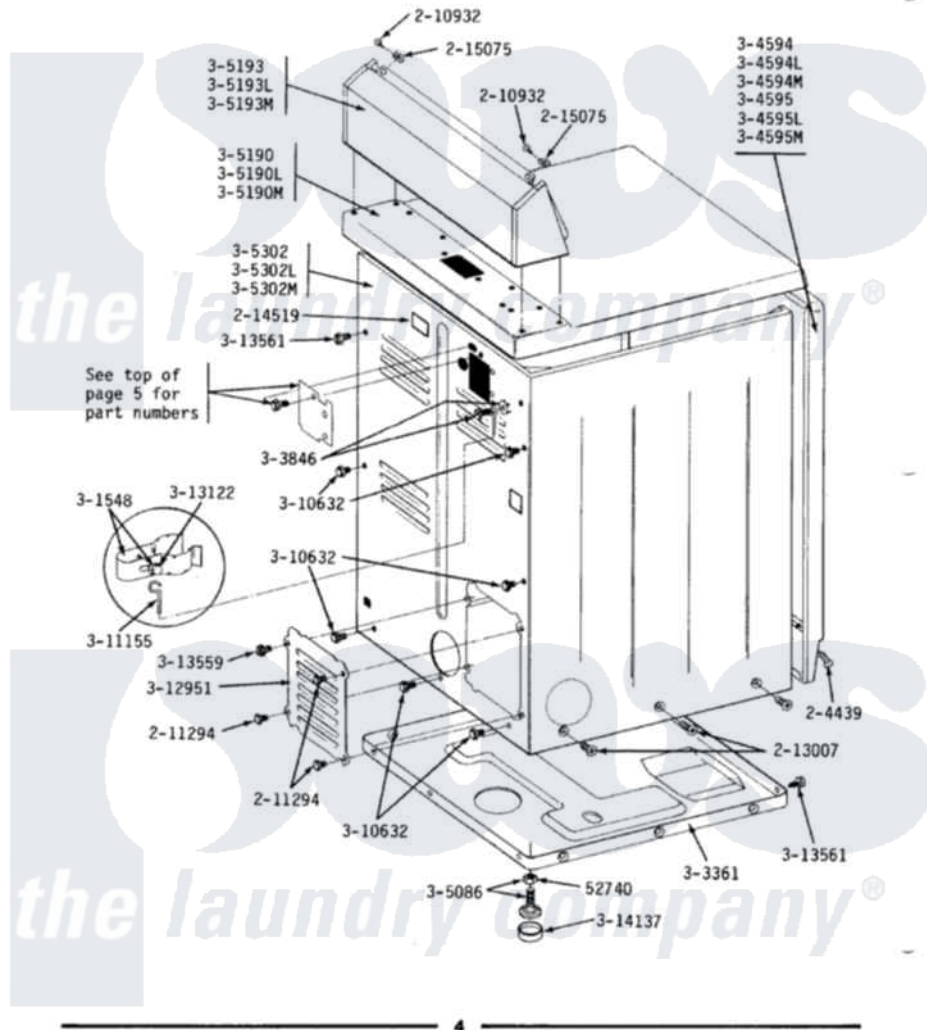

# Maytag DE110 08 - REAR VIEW

**MODELS DE-DG110-210-410-510-610-710-810 REAR VIEW**

Maytag [Residential Maytag DE110 Dryer Parts](#) Parts Diagram 08 - REAR VIEW  
 Click on the part number to view part

Item	Original Part Number	Replaced By	Status	Part Description
1	Y052740	<a href="#">62739</a>		Nut, Lock
NI	<a href="#">Y201808</a>			Converter
3	<a href="#">204439</a>			Screw And Fstner Assembly
4	<a href="#">210932</a>			Screw, No.8 X 9/16 Ctsk Note: Screw, Inlet Duct
5	211294	<a href="#">90767</a>		Screw, 8A X 3/8 HeX Washer Head Tapping
NI	<a href="#">211881</a>			Grommet, Cord Part Not Used- Gas Models Only
7	<a href="#">213007</a>			Xfor Cabinet See Cabinet, Back
8	214519			LABEL, ELECTRICAL INSTR. PART NOT USED-GAS MODELS ONLY
9	<a href="#">215075</a>			Fastener, Control Panel To Console
10	<a href="#">301548</a>			Clamp, Ground Wire
NI	302521		Not Available	CORD, POWER PART NOT USED-GAS MODELS ONLY