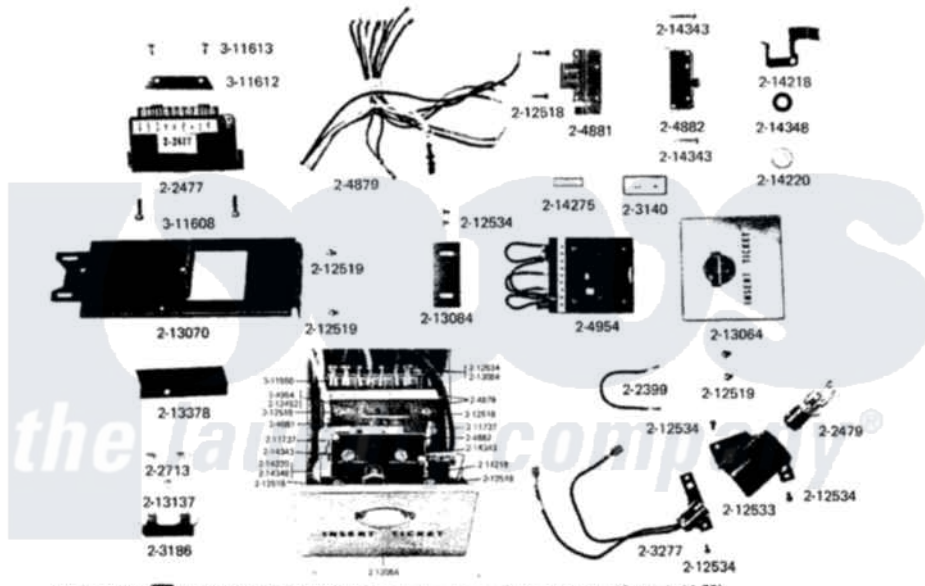

CT CONTROL CENTER COMPONENTS (SERIES 01)

Copyright 1968 THE MAYTAG COMPANY • Newton, Iowa • Printed In U.S.A. (Revised 11-73)

Maytag Residential Maytag DE16CA Dryer Parts Parts Diagram 04 - CT CONTROL CNTR COMPONENTS-SERIES 01

Click on the part number to view part

Item	Original Part Number	Replaced By	Status	Part Description
1	Y311550		Not Available	SPADE (MINIATURE)