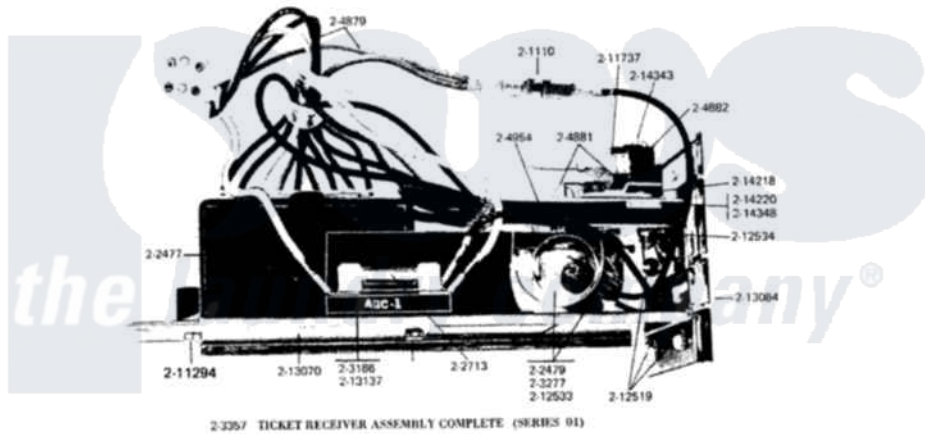

CT CONTROL CENTER COMPONENTS (SERIES 01)

Copyright 1968 THE MAYTAG COMPANY • Newton, Iowa • Printed In U.S.A. (Revised 11-73)

Maytag Residential Maytag DE16CA Dryer Parts Parts Diagram 04 - CT CONTROL CNTR COMPONENTS-SERIES 01

Click on the part number to view part

Item	Original Part Number	Replaced By	Status	Part Description
1	Y311550		Not Available	SPADE (MINIATURE)