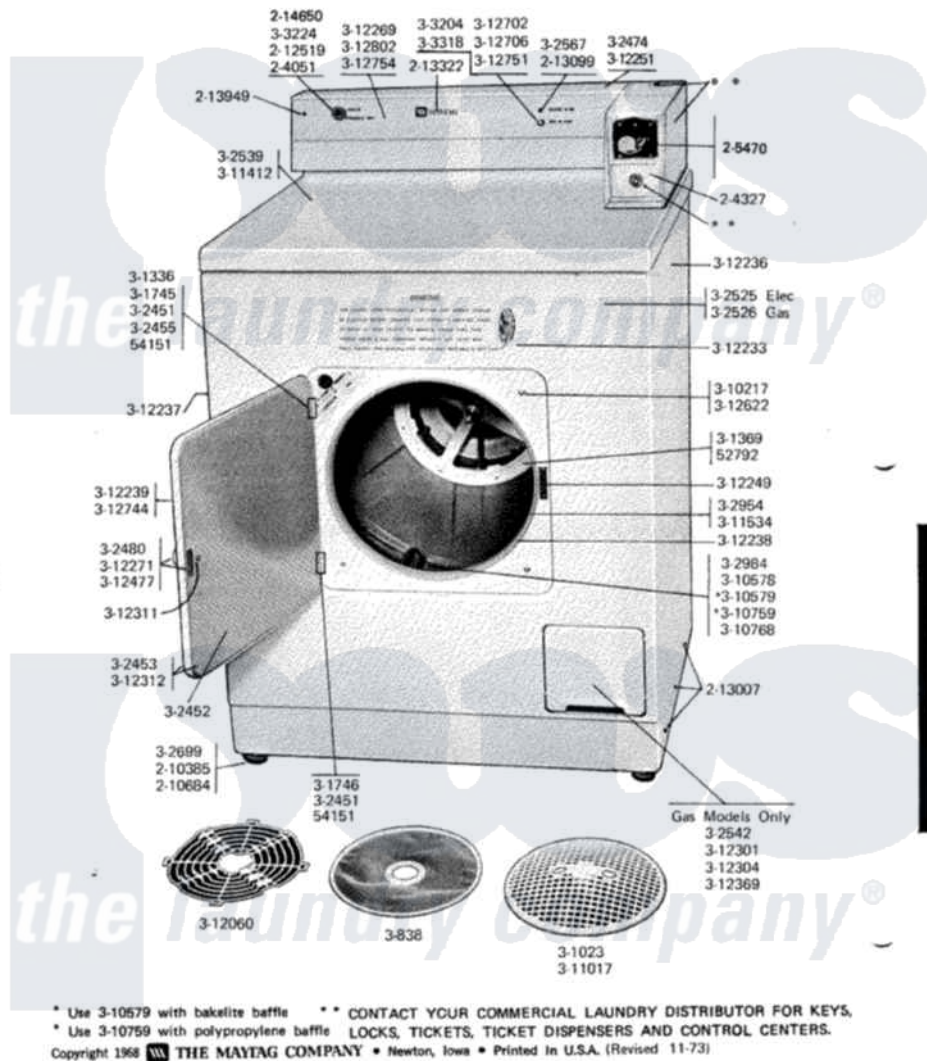

Maytag DE16CA 06 - FRONT VIEW

2

MODELS DE & DG16

SPECIFY COLOR IF OTHER THAN WHITE

FRONT VIEW

Maytag Residential Maytag DE16CA Dryer Parts Parts Diagram 06 - FRONT VIEW

Click on the part number to view part

Item	Original Part Number	Replaced By	Status	Part Description
1	205470		Not Available	MAYTAG COIN SLIDE
2	300838			Lint Screen
3	301023			Lint Screen Retainer
5	301369		Not Available	SHAFT WITH SPIDER
6	301745	304299		Hinge - Upper
7	301746	Y304298		Hinge - Lower
8	302451			Hinge Assembly
9	302452			Door Liner
10	302453		Not Available	DOOR-WHITE
11	Y302455			Switch
12	302474		Not Available	CONTROL COVER-WHITE
13	302480		Not Available	LATCH
14	302525		Not Available	FRONT PANEL-WHITE
15	302539		Not Available	TOP COVER-WHITE
16	302567	302877		Pilot Light
17	Y302699	22003428		Leg, Adjustable