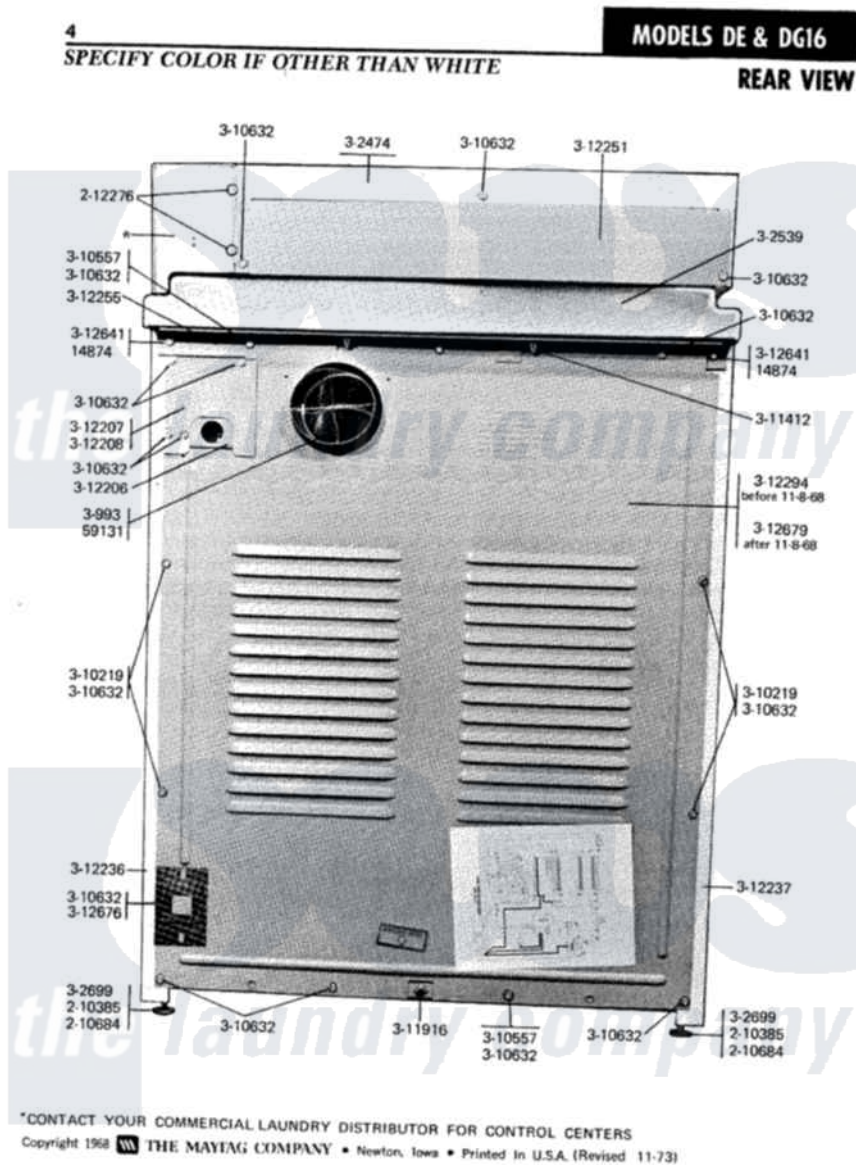

Maytag DE16CA 08 - REAR VIEW

Maytag Residential Maytag DE16CA Dryer Parts Parts Diagram 08 - REAR VIEW
Click on the part number to view part

Item	Original Part Number	Replaced By	Status	Part Description
1	300993	W10311986		Dishrack
2	302474		Not Available	CONTROL COVER-WHITE
3	302526		Not Available	FRONT PANEL-WHITE
4	302539		Not Available	TOP COVER-WHITE
5	Y302699	22003428		Leg, Adjustable
6	303074		Not Available	PIPE AND BRACKET ASSEMBLY
7	310219			No.10z Fastener
8	310557			Washer
9	Y310632	1163839		Screw
10	311412			Screw
11	Y311916	22003781		Screw, Ground Strap
12	312206		Not Available	TERMINAL BRACKET
13	312207		Not Available	TERMINAL COVER
14	312236		Not Available	PANEL-WHITE
15	312237		Not Available	PANEL-WHITE
16	312251		Not Available	BACK FOR CONTROL PANEL

17	312255		Not Available	ANGLE FOR CABINET - DRYER
18	312294	WX09X10004		6' 30amp 3 Wire Dryer Cord
19	Y312641			Ground Clip Speed Nut
20	312679		Not Available	BACK PANEL
21	210385			Lock Nut For Adjustable Leg
22	210684			Foot, Adjustable Leg
23	212276	W10116760		Screw
24	Y014874			Screw, Idler Arm And Sleeve
25	Y059131			Elbow, Venting