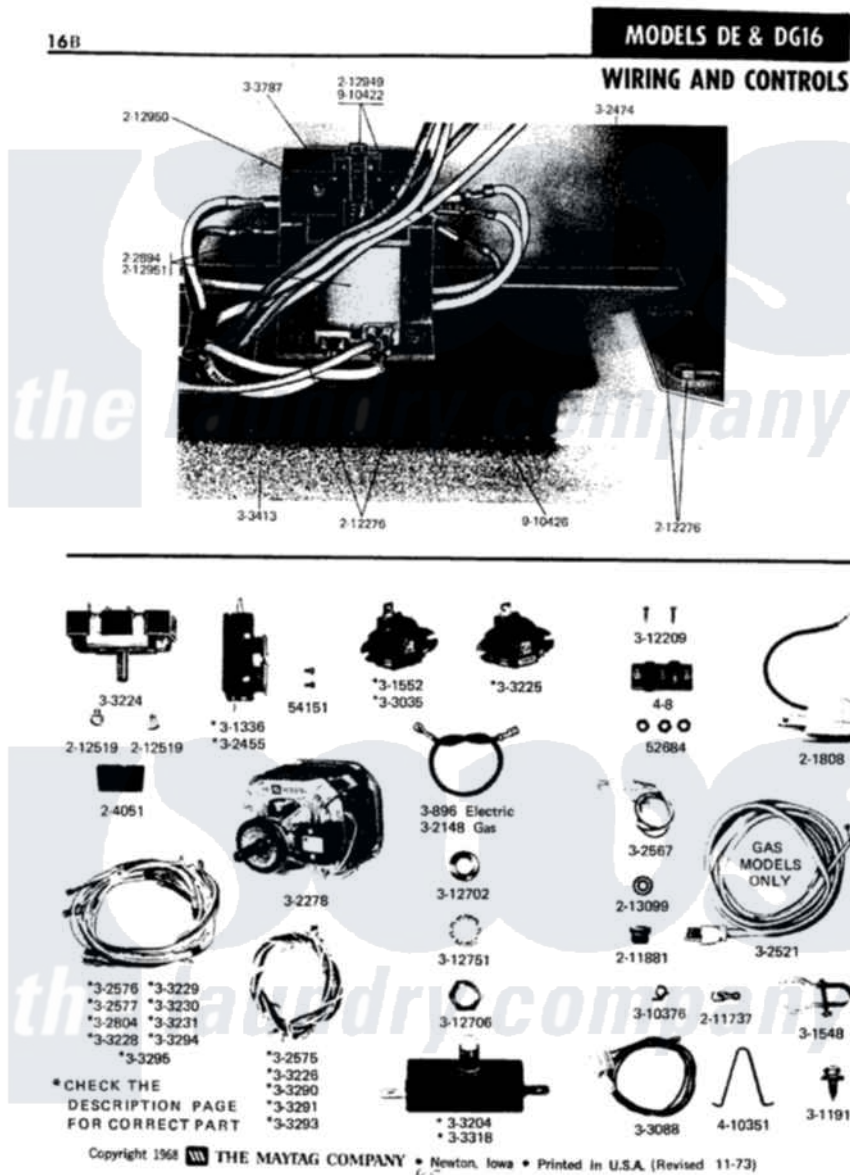

Maytag DE16CA 10 - WIRING & CONTROLS

Maytag Residential Maytag DE16CA Dryer Parts Parts Diagram 10 - WIRING & CONTROLS
 Click on the part number to view part

Item	Original Part Number	Replaced By	Status	Part Description
1	Y300896			No.2 Wire
3	301548			Clamp, Ground Wire
4	301552	305864		Thermostat Kit
5	302148		Not Available	No.4 WIRE W/RECEPTACLES GAS
6	Y302278			Motor
7	Y302455			Switch
8	302567	302877		Pilot Light
9	302575		Not Available	DOOR SWITCH HARNESS
10	302576	303344		Handledr
11	303035			Regulating Thermostat
12	303088		Not Available	GAS VALVE WIRES WITH PLUG
13	Y303204			Start Switch With Nuts
14	Y303224			Selector Switch
15	Y303225			Thermostat, Permanent Press
16	303226			Wire Harness For Door Switch

17	303227		Not Available	THERMOSTAT WIRE HARNESS
18	303228		Not Available	MAIN WIRE HARNESS
21	303291		Not Available	DOOR SWITCH HARNESS
24	303295	3367669		Protector, Edge
26	Y310376			Clip, Door Switch Harness
27	Y311916	22003781		Screw, Ground Strap
28	Y312209	W10001200		Screw
29	Y312702			Knurled Nut, Start Switch
30	Y312706	422617		Nut
31	312751			Lockwasher, Start Switch
32	Y201808			Converter
33	204051	22204051		Knob
34	211737	248562		Terminal
35	212519	488234		Screw 8-32 X 1/4
36	213099			Lens For Control Panel
37	400008			Block, Terminal
38	410351		Not Available	HARNESS RETAINER
39	Y052684	112432		Nut
40	054151			Screw, No.4-40 X 1/4