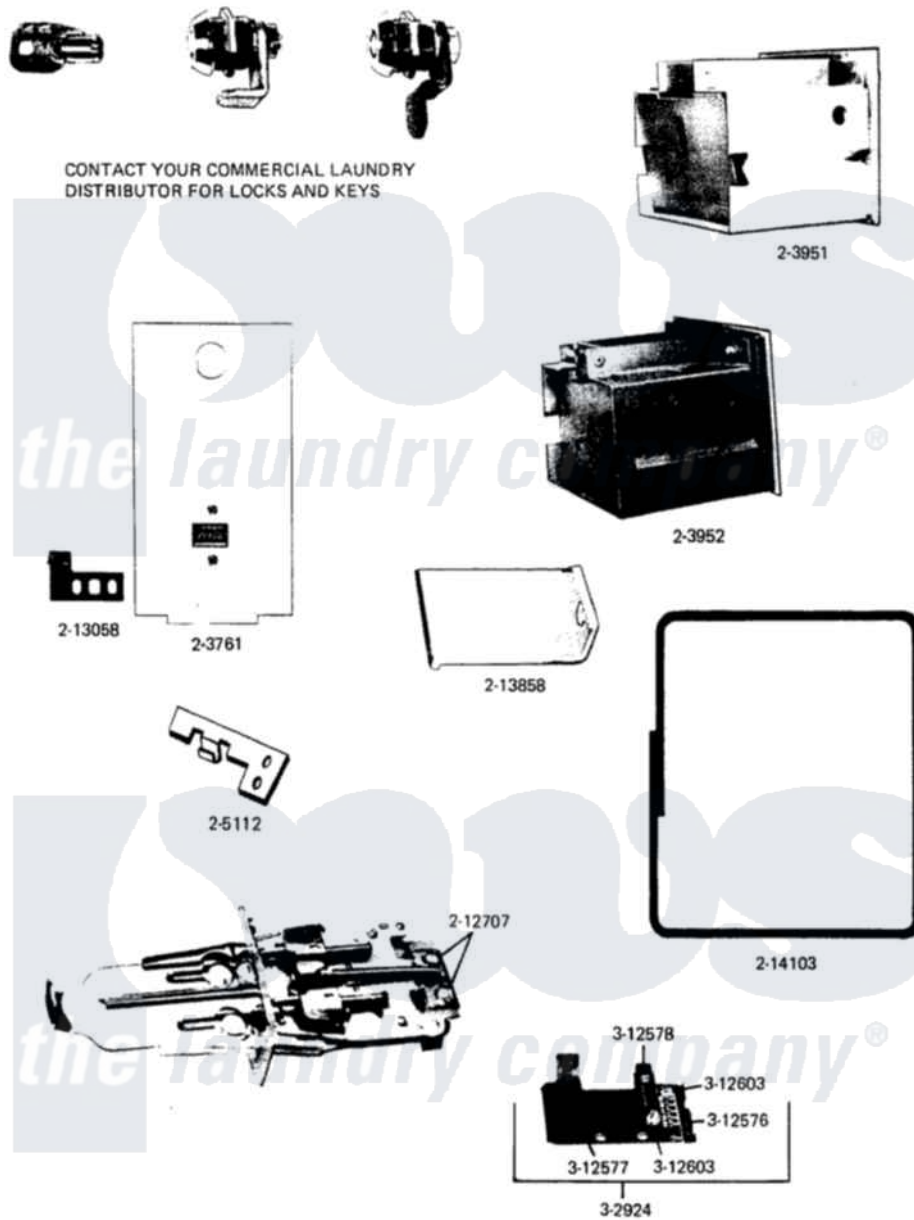

# Maytag DE16CM 01 - ACCESSORIES

Maytag Residential Maytag DE16CM Dryer Parts Parts Diagram 01 - ACCESSORIES  
 Click on the part number to view part

Item	Original Part Number	Replaced By	Status	Part Description
1	Y302924		Not Available	ACTUATOR KIT-DRYER SLIDES
2	<a href="#">Y312576</a>			Zero Slide Adjustment
3	<a href="#">Y312577</a>			Bracket For Slide
4	<a href="#">Y312578</a>			Slide Adjustment
5	312603		Not Available	SCREW ADJUSTMENT ASSEMBLY
6	203761			DOOR, ACCESS (WHT)
7	203951		Not Available	COIN BOX-WHITE
8	203952		Not Available	SUPER SECURITY COIN BOX
9	205112		Not Available	DOUBLE MELT CLIP W/DEFLECTO
10	212707	<a href="#">3196385</a>		Screw
11	<a href="#">213058</a>			Actuator For Counter
12	213858	<a href="#">205416</a>		Guard For Coin Box