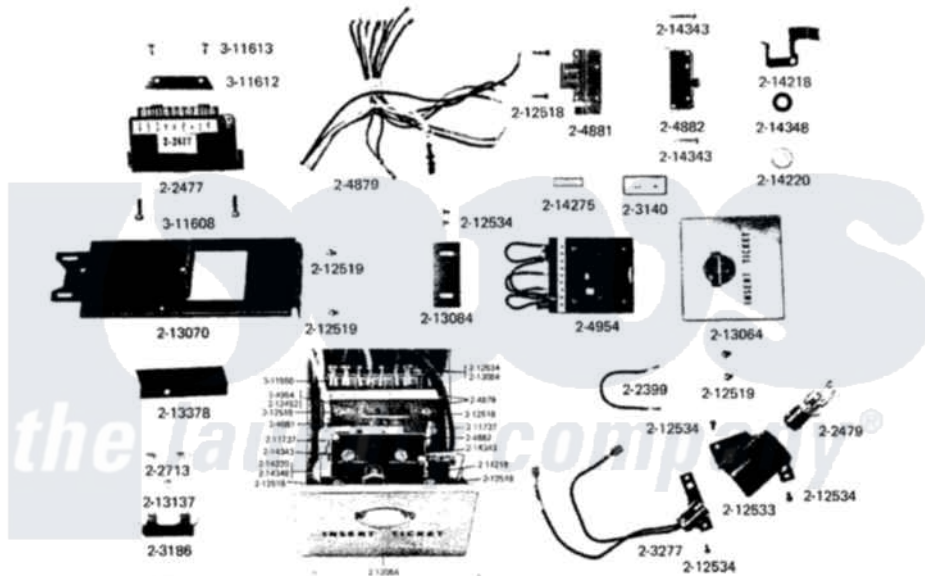

CT CONTROL CENTER COMPONENTS (SERIES 01)

Copyright 1968 THE MAYTAG COMPANY • Newton, Iowa • Printed In U.S.A. (Revised 11-73)

[Maytag Residential Maytag DE16CM Dryer Parts Parts Diagram 04 - CT CONTROL CNTR COMPONENTS-SERIES 01](#)

[Click on the part number to view part](#)

Item	Original Part Number	Replaced By	Status	Part Description
1	Y311550		Not Available	SPADE (MINIATURE)