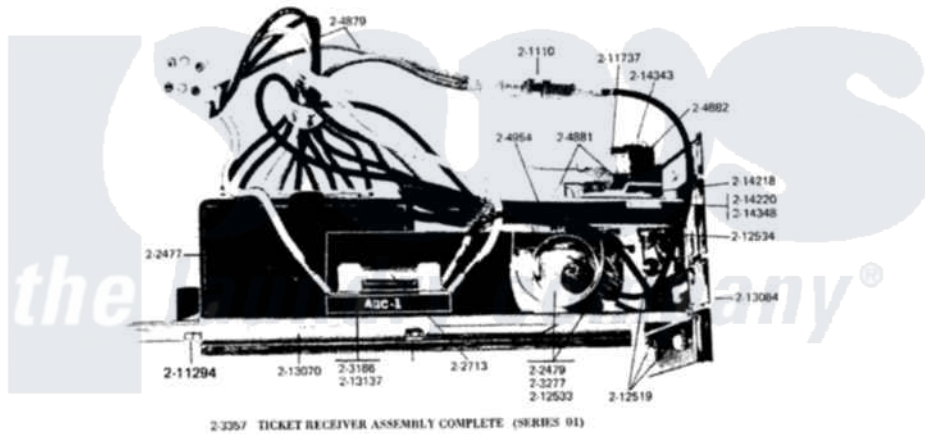

CT CONTROL CENTER COMPONENTS (SERIES 01)

Copyright 1968 THE MAYTAG COMPANY • Newton, Iowa • Printed In U.S.A. (Revised 11-73)

[Maytag Residential Maytag DE16CM Dryer Parts Parts Diagram 04 - CT CONTROL CNTR COMPONENTS-SERIES 01](#)

[Click on the part number to view part](#)

Item	Original Part Number	Replaced By	Status	Part Description
1	Y311550		Not Available	SPADE (MINIATURE)