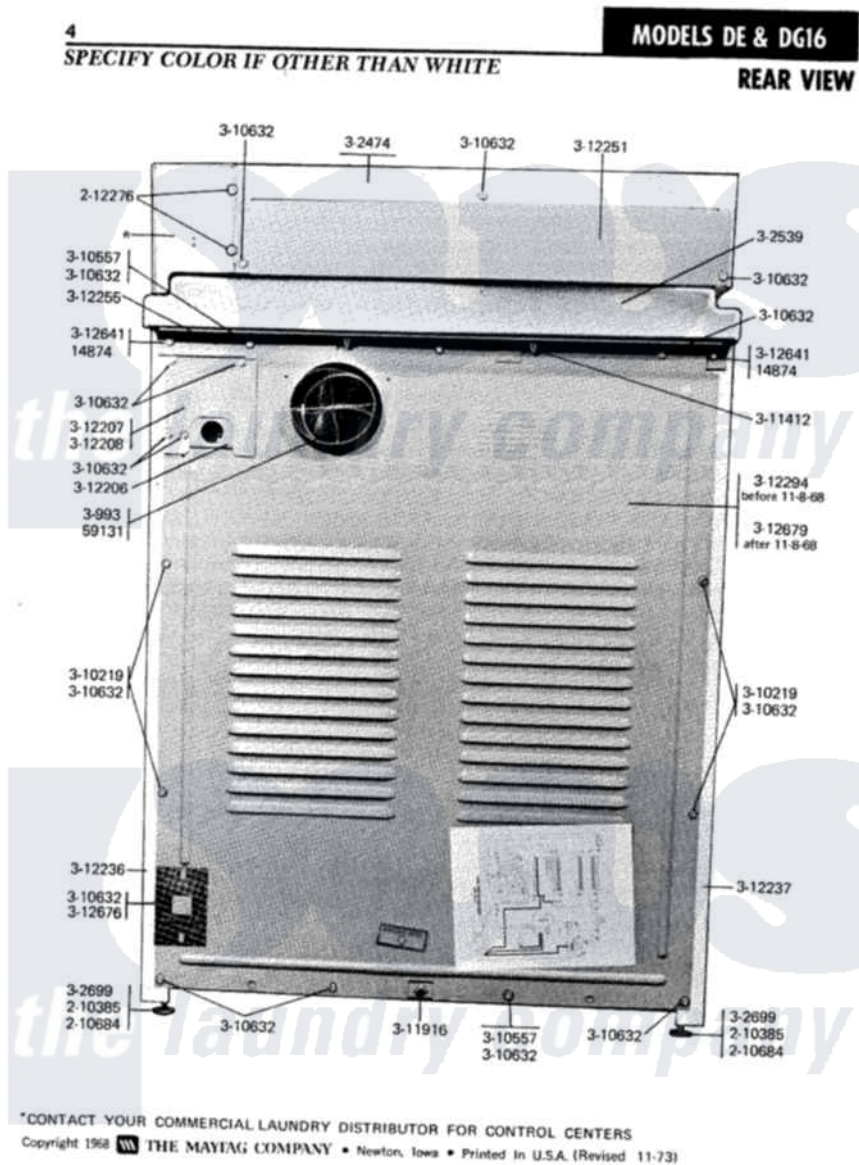

Maytag DE16CM 08 - REAR VIEW

Maytag Residential Maytag DE16CM Dryer Parts Parts Diagram 08 - REAR VIEW

Click on the part number to view part

Item	Original Part Number	Replaced By	Status	Part Description
1	300993	W10311986		Dishrack
2	302474		Not Available	CONTROL COVER-WHITE
3	302526		Not Available	FRONT PANEL-WHITE
4	302539		Not Available	TOP COVER-WHITE
5	Y302699	22003428		Leg, Adjustable
6	303074		Not Available	PIPE AND BRACKET ASSEMBLY
7	310219			No.10z Fastener
8	310557			Washer
9	Y310632	1163839		Screw
10	311412			Screw
11	Y311916	22003781		Screw, Ground Strap
12	312206		Not Available	TERMINAL BRACKET
13	312207		Not Available	TERMINAL COVER
14	312236		Not Available	PANEL-WHITE
15	312237		Not Available	PANEL-WHITE
16	312251		Not Available	BACK FOR CONTROL PANEL

17	312255		Not Available	ANGLE FOR CABINET - DRYER
18	312294	WX09X10004		6' 30amp 3 Wire Dryer Cord
19	Y312641			Ground Clip Speed Nut
20	312679		Not Available	BACK PANEL
21	210385			Lock Nut For Adjustable Leg
22	210684			Foot, Adjustable Leg
23	212276	W10116760		Screw
24	Y014874			Screw, Idler Arm And Sleeve
25	Y059131			Elbow, Venting