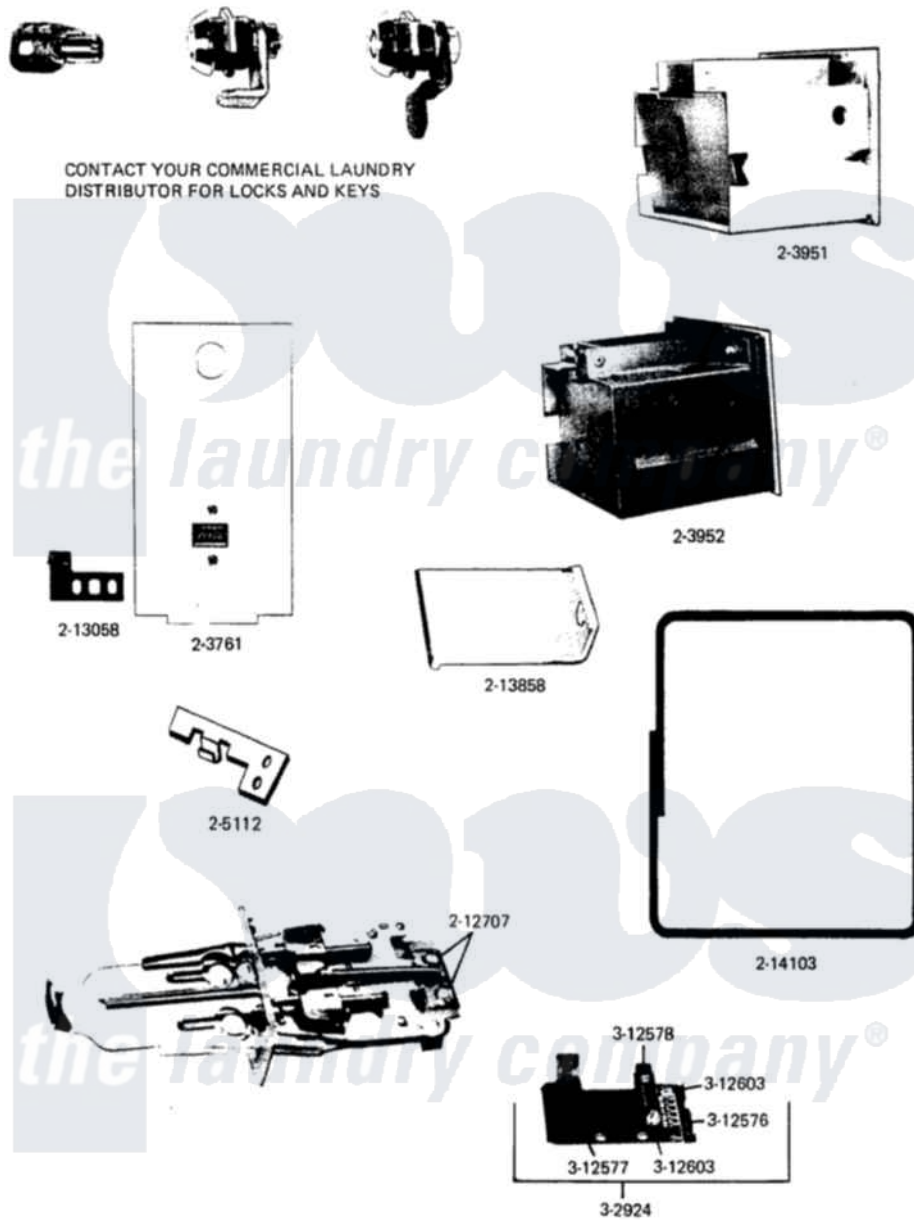

Maytag DE16CT 01 - ACCESSORIES

Maytag [Residential Maytag DE16CT Dryer Parts](#) Parts Diagram 01 - ACCESSORIES
 Click on the part number to view part

Item	Original Part Number	Replaced By	Status	Part Description
1	Y302924		Not Available	ACTUATOR KIT-DRYER SLIDES
2	Y312576			Zero Slide Adjustment
3	Y312577			Bracket For Slide
4	Y312578			Slide Adjustment
5	312603		Not Available	SCREW ADJUSTMENT ASSEMBLY
6	203761			DOOR, ACCESS (WHT)
7	203951		Not Available	COIN BOX-WHITE
8	203952		Not Available	SUPER SECURITY COIN BOX
9	205112		Not Available	DOUBLE MELT CLIP W/DEFLECTO
10	212707	3196385		Screw
11	213058			Actuator For Counter
12	213858	205416		Guard For Coin Box