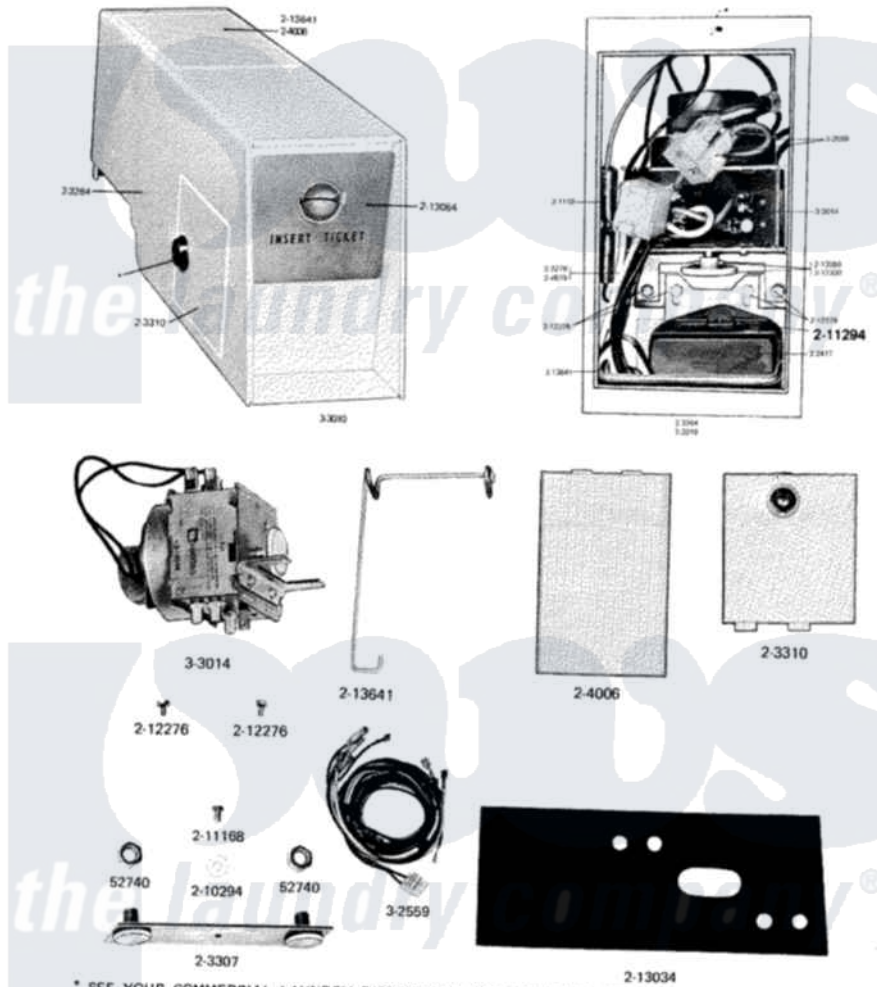

Maytag DE16CT 03 - CT CONTROL CENTER

10

SPECIFY COLOR IF OTHER THAN WHITE

MODELS DE & DG16

CT CONTROL CENTER

* SEE YOUR COMMERCIAL LAUNDRY DISTRIBUTOR FOR LOCKS AND KEYS.
 Copyright 1968 THE MAYTAG COMPANY • Newton, Iowa • Printed in U.S.A. (Revised 11-73)

Maytag Residential Maytag DE16CT Dryer Parts Parts Diagram 03 - CT CONTROL CENTER
 Click on the part number to view part

Item	Original Part Number	Replaced By	Status	Part Description
1	Y302559		Not Available	HARNES FOR TIMER
2	303010		Not Available	CONTROL CENTER COMPLETE
3	303014		Not Available	TIMER WITH KNOB AND PIN
4	211294	90767		Screw, 8A X 3/8 HeX Washer Head Tapping
5	201110		Not Available	WIRE CONNECTOR
6	202477	22003292		Control As
7	203188		Not Available	TIMER ACCESS DOOR (WHT)
8	203264		Not Available	OUTER CASE-WHITE
9	203278			Harness For Ticket Control
10	203307		Not Available	MTG. STRAP---NA
11	203310			Access Door-White
12	204006		Not Available	ACCESS DOOR-WHITE
13	204879		Not Available	HARNES FOR TICKET CONTROL
14	210294	910309		Washer, Mounting Strap

15	211168	W10139210	Screw, 8-18 X 5/16
16	212276	W10116760	Screw
17	212457	Not Available	PIN RECEPTICLE
18	212519	488234	Screw 8-32 X 1/4
19	213034		Gasket Under Control Center
20	213064		Front Plate F/Ticket Contro
21	213070	Not Available	BRACKET FOR TICKET ASSEMBLY
22	213641	Not Available	LATCH FOR ACCESS DOOR
23	Y052740	62739	Nut, Lock