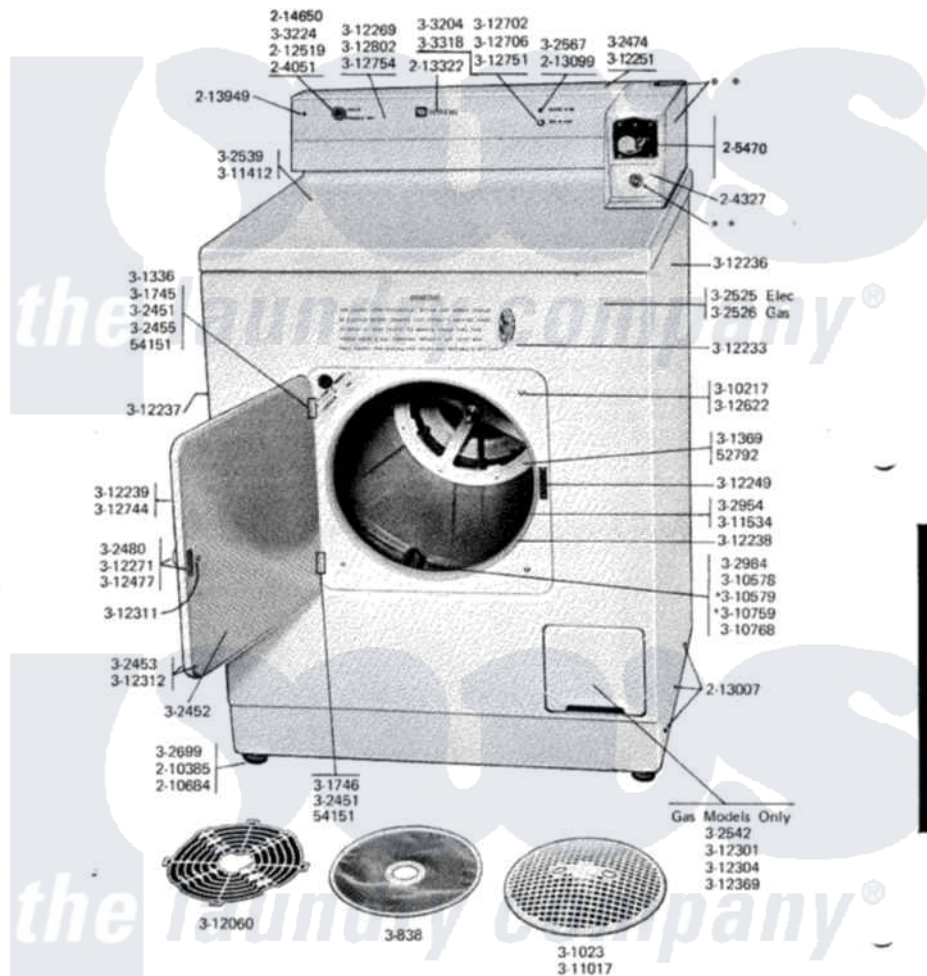

Maytag DE16CT 07 - FRONT VIEW

2

MODELS DE & DG16

SPECIFY COLOR IF OTHER THAN WHITE

FRONT VIEW

* Use 3-10579 with bakelite baffle ** CONTACT YOUR COMMERCIAL LAUNDRY DISTRIBUTOR FOR KEYS,
 * Use 3-10759 with polypropylene baffle LOCKS, TICKETS, TICKET DISPENSERS AND CONTROL CENTERS.
 Copyright 1968 THE MAYTAG COMPANY • Newton, Iowa • Printed in U.S.A. (Revised 11-73)

Maytag Residential Maytag DE16CT Dryer Parts Parts Diagram 07 - FRONT VIEW

Click on the part number to view part

| Item | Original Part Number | Replaced By | Status | Part Description |
|------|-------------------------|--------------------------|---------------|----------------------|
| 1 | 205470 | | Not Available | MAYTAG COIN SLIDE |
| 2 | 300838 | | | Lint Screen |
| 3 | 301023 | | | Lint Screen Retainer |
| 4 | Y301336 | | | Door Switch |
| 5 | 301369 | | Not Available | SHAFT WITH SPIDER |
| 6 | 301745 | 304299 | | Hinge - Upper |
| 7 | 301746 | Y304298 | | Hinge - Lower |
| 8 | 302451 | | | Hinge Assembly |
| 9 | 302452 | | | Door Liner |
| 10 | 302453 | | Not Available | DOOR-WHITE |
| 12 | 302474 | | Not Available | CONTROL COVER-WHITE |
| 13 | 302480 | | Not Available | LATCH |
| 14 | 302525 | | Not Available | FRONT PANEL-WHITE |
| 15 | 302539 | | Not Available | TOP COVER-WHITE |
| 16 | 302567 | 302877 | | Pilot Light |
| 17 | Y302699 | 22003428 | | Leg, Adjustable |