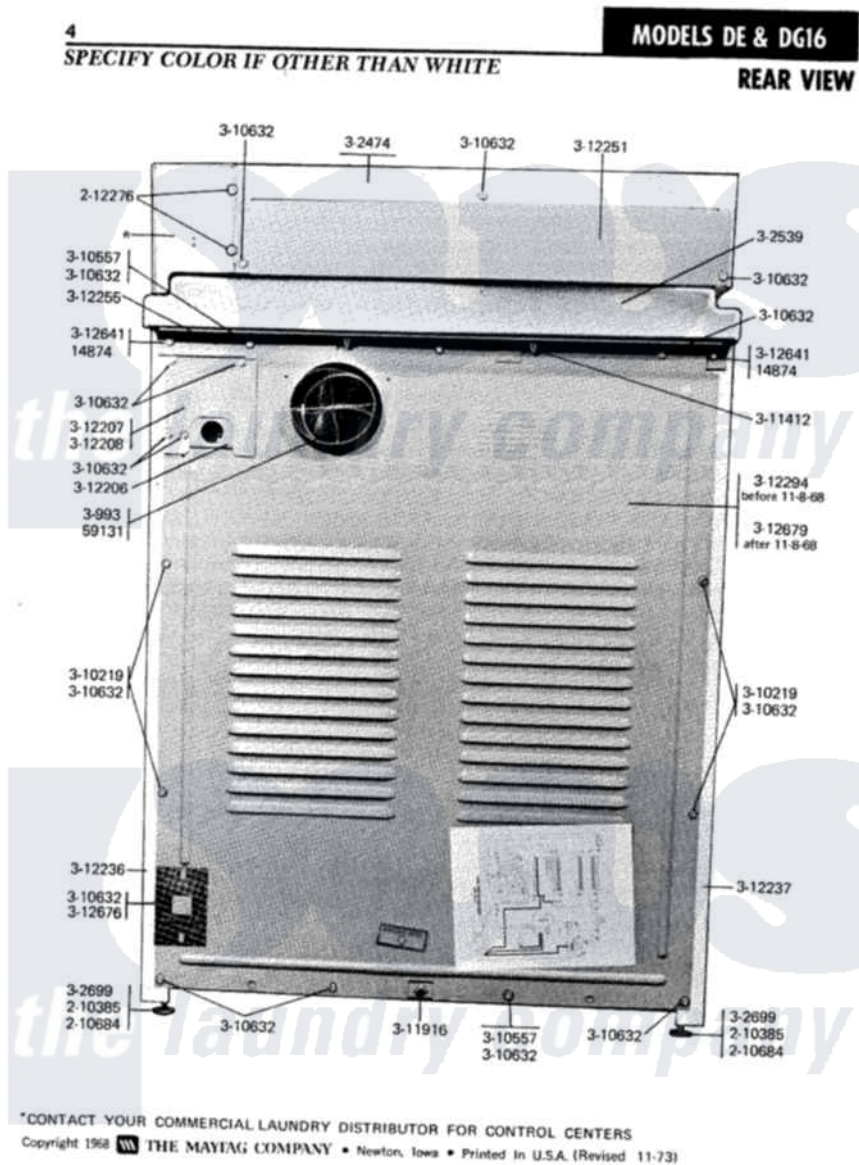

Maytag DE16CT 09 - REAR VIEW

Maytag [Residential Maytag DE16CT Dryer Parts](#) Parts Diagram 09 - REAR VIEW
Click on the part number to view part

Item	Original Part Number	Replaced By	Status	Part Description
1	300993	W10311986		Dishrack
2	302474		Not Available	CONTROL COVER-WHITE
3	302526		Not Available	FRONT PANEL-WHITE
4	302539		Not Available	TOP COVER-WHITE
5	Y302699	22003428		Leg, Adjustable
6	303074		Not Available	PIPE AND BRACKET ASSEMBLY
7	310219			No.10z Fastener
8	310557			Washer
9	Y310632	1163839		Screw
10	311412			Screw
11	Y311916	22003781		Screw, Ground Strap
12	312206		Not Available	TERMINAL BRACKET
13	312207		Not Available	TERMINAL COVER
14	312236		Not Available	PANEL-WHITE
15	312237		Not Available	PANEL-WHITE
16	312251		Not Available	BACK FOR CONTROL PANEL

17	312255		Not Available	ANGLE FOR CABINET - DRYER
18	312294	WX09X10004		6' 30amp 3 Wire Dryer Cord
19	Y312641			Ground Clip Speed Nut
20	312679		Not Available	BACK PANEL
21	210385			Lock Nut For Adjustable Leg
22	210684			Foot, Adjustable Leg
23	212276	W10116760		Screw
24	Y014874			Screw, Idler Arm And Sleeve
25	Y059131			Elbow, Venting