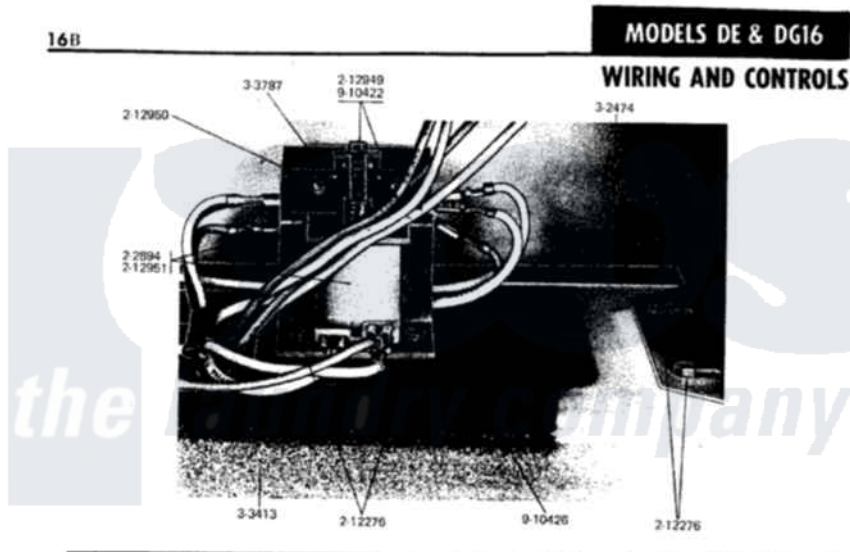

Maytag DE16CT 11 - WIRING & CONTROLS

Maytag Residential Maytag DE16CT Dryer Parts Parts Diagram 11 - WIRING & CONTROLS
 Click on the part number to view part

Item	Original Part Number	Replaced By	Status	Part Description
1	Y300896			No.2 Wire
2	Y301336			Door Switch
3	301548			Clamp, Ground Wire
4	301552	305864		Thermostat Kit
5	302148		Not Available	No.4 WIRE W/RECEPTACLES GAS
6	Y302278			Motor
8	302567	302877		Pilot Light
9	302575		Not Available	DOOR SWITCH HARNESS
10	302576	303344		Handledr
11	303035			Regulating Thermostat
12	303088		Not Available	GAS VALVE WIRES WITH PLUG
14	Y303224			Selector Switch
15	Y303225			Thermostat, Permanent Press
16	303226			Wire Harness For Door Switch
18	303228		Not Available	MAIN WIRE HARNESS

20	303290		Not Available	DOOR SWITCH HARNESS
22	303293		Not Available	RELAY HARNESS
23	303294	3367669		Protector, Edge
25	Y303318			Switch Assembly With Hex Nu
26	Y310376			Clip, Door Switch Harness
27	Y311916	22003781		Screw, Ground Strap
28	Y312209	W10001200		Screw
29	Y312702			Knurled Nut, Start Switch
30	Y312706	422617		Nut
31	312751			Lockwasher, Start Switch
32	Y201808			Converter
33	204051	22204051		Knob
34	211737	248562		Terminal
35	212519	488234		Screw 8-32 X 1/4
36	213099			Lens For Control Panel
37	400008			Block, Terminal
38	410351		Not Available	HARNESS RETAINER
39	Y052684	112432		Nut
40	054151			Screw, No.4-40 X 1/4