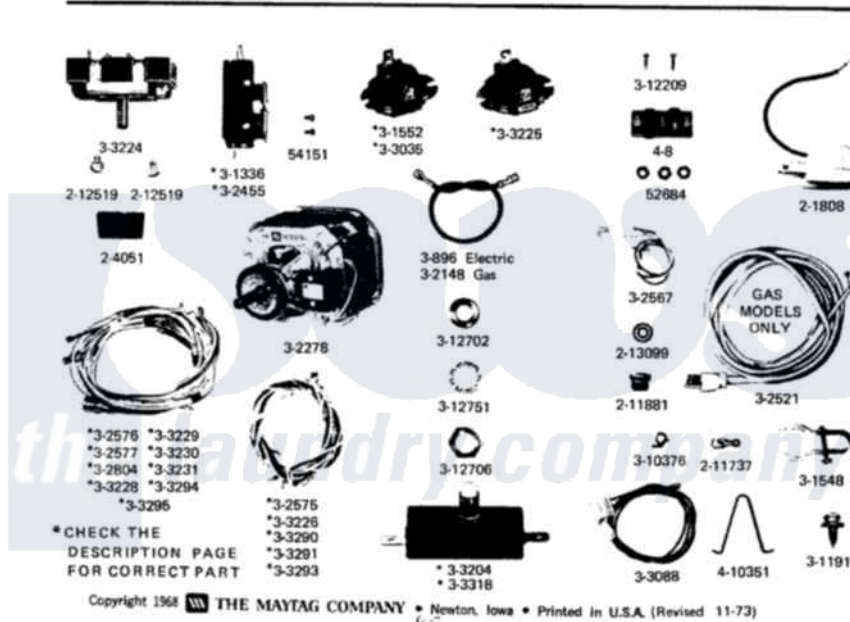

Maytag DE16CT 11 - WIRING & CONTROLS

Maytag Residential Maytag DE16CT Dryer Parts Parts Diagram 11 - WIRING & CONTROLS
 Click on the part number to view part

Item	Original Part Number	Replaced By	Status	Part Description
1	Y300896			No.2 Wire
2	Y301336			Door Switch
3	301548			Clamp, Ground Wire
4	301552	305864		Thermostat Kit
5	302148		Not Available	No.4 WIRE W/RECEPTACLES GAS
6	Y302278			Motor
8	302567	302877		Pilot Light
9	302575		Not Available	DOOR SWITCH HARNESS
10	302576	303344		Handledr
11	303035			Regulating Thermostat
12	303088		Not Available	GAS VALVE WIRES WITH PLUG
14	Y303224			Selector Switch
15	Y303225			Thermostat, Permanent Press
16	303226			Wire Harness For Door Switch
18	303228		Not Available	MAIN WIRE HARNESS

20	303290		Not Available	DOOR SWITCH HARNESS
22	303293		Not Available	RELAY HARNESS
23	303294	3367669		Protector, Edge
25	Y303318			Switch Assembly With Hex Nu
26	Y310376			Clip, Door Switch Harness
27	Y311916	22003781		Screw, Ground Strap
28	Y312209	W10001200		Screw
29	Y312702			Knurled Nut, Start Switch
30	Y312706	422617		Nut
31	312751			Lockwasher, Start Switch
32	Y201808			Converter
33	204051	22204051		Knob
34	211737	248562		Terminal
35	212519	488234		Screw 8-32 X 1/4
36	213099			Lens For Control Panel
37	400008			Block, Terminal
38	410351		Not Available	HARNESS RETAINER
39	Y052684	112432		Nut
40	054151			Screw, No.4-40 X 1/4