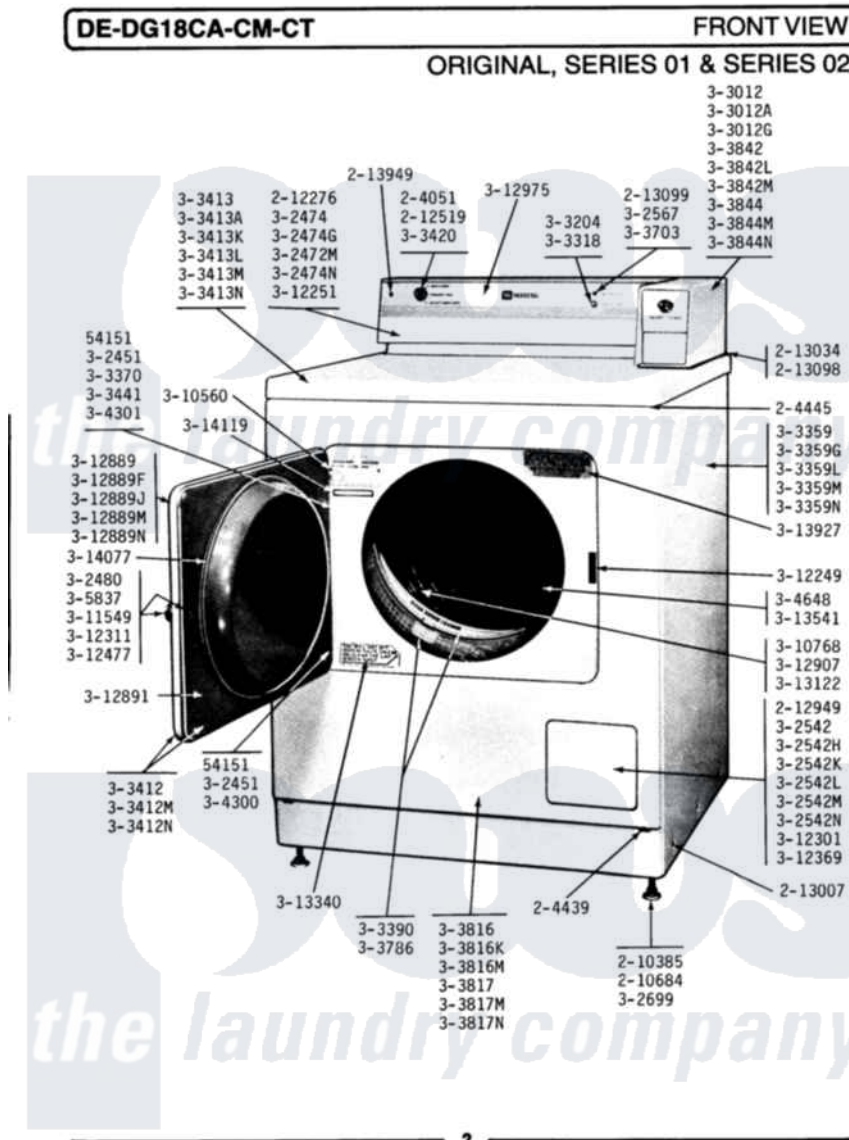

# Maytag DE18CA 01 - FRONT VIEW

Maytag Residential Maytag DE18CA Dryer Parts Parts Diagram 01 - FRONT VIEW  
 Click on the part number to view part

Item	Original Part Number	Replaced By	Status	Part Description
001	NLA		Not Available	SCREW, No.4-40 X 1/4
002	204051	<a href="#">22204051</a>		Knob
003	<a href="#">204439</a>			Screw And Fstner Assembly
004	<a href="#">204445</a>			Screw And Fastener Assembly
005	<a href="#">210385</a>			Lock Nut For Adjustable Leg
006	<a href="#">210684</a>			Foot, Adjustable Leg
007	212276	<a href="#">W10116760</a>		Screw
008	212519	<a href="#">488234</a>		Screw 8-32 X 1/4
009	212949	<a href="#">22001866</a>		Screw, Relay
010	<a href="#">213007</a>			Xfor Cabinet See Cabinet, Back
011	NLA		Not Available	GASKET UNDER CONTROL CENTER
012	<a href="#">213099</a>			Lens For Control Panel
013	<a href="#">213949</a>			Screw, No.8-18 X 5/16 Inch
014	NLA		Not Available	HINGE ASSEMBLY----N
015	NLA		Not Available	CONTROL COVER-WHITE