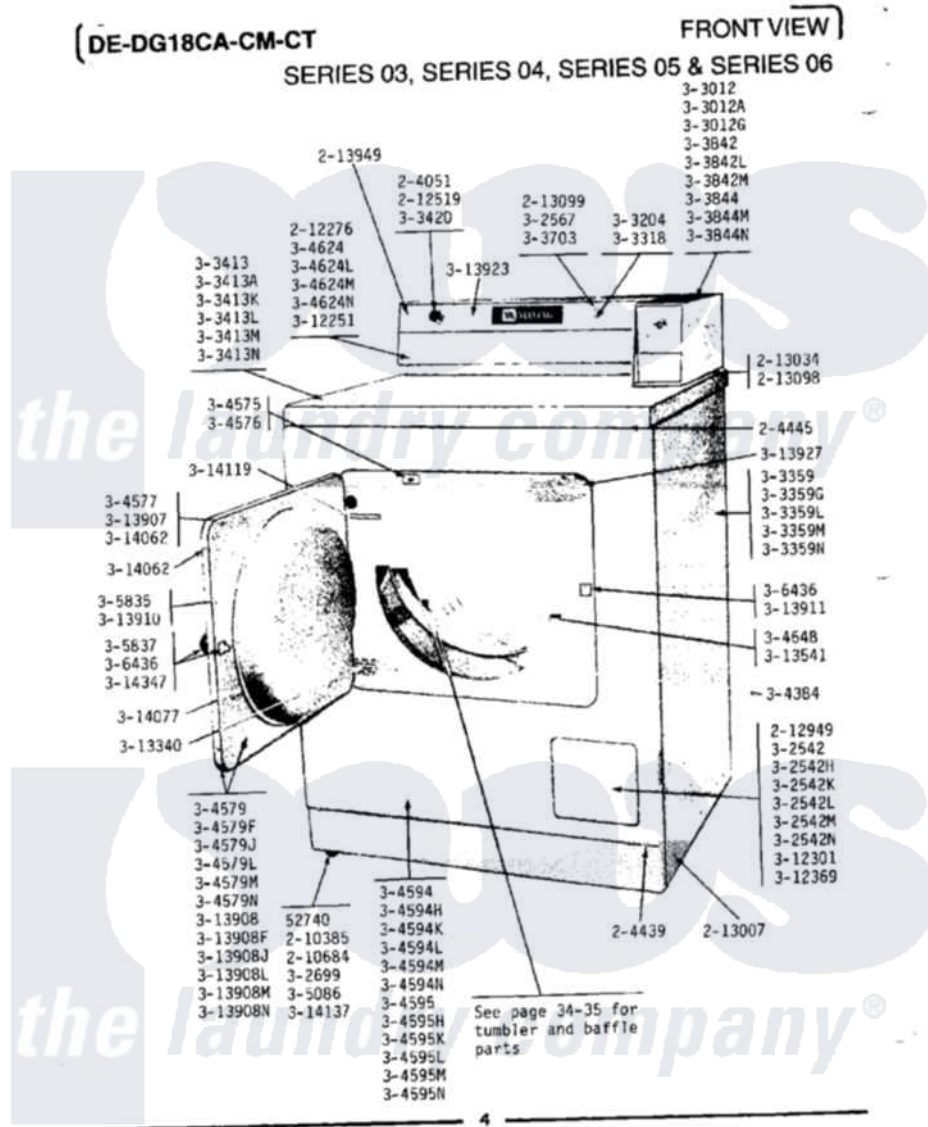

# Maytag DE18CA 02 - FRONT VIEW (SERIES 03)

Maytag Residential Maytag DE18CA Dryer Parts Parts Diagram 02 - FRONT VIEW (SERIES 03)

Click on the part number to view part

Item	Original Part Number	Replaced By	Status	Part Description
001	Y052740	<a href="#">62739</a>		Nut, Lock
002	204051	<a href="#">22204051</a>		Knob
003	<a href="#">204439</a>			Screw And Fstner Assembly
004	<a href="#">204445</a>			Screw And Fastener Assembly
005	<a href="#">210385</a>			Lock Nut For Adjustable Leg
006	<a href="#">210684</a>			Foot, Adjustable Leg
007	212276	<a href="#">W10116760</a>		Screw
008	212519	<a href="#">488234</a>		Screw 8-32 X 1/4
009	212949	<a href="#">22001866</a>		Screw, Relay
010	<a href="#">213007</a>			Xfor Cabinet See Cabinet, Back
011	NLA		Not Available	GASKET UNDER CONTROL CENTER
012	<a href="#">213099</a>			Lens For Control Panel
013	<a href="#">213949</a>			Screw, No.8-18 X 5/16 Inch
014	Y302699	<a href="#">22003428</a>		Leg, Adjustable
015	NLA		Not Available	CONTROL CENTER-WHITE