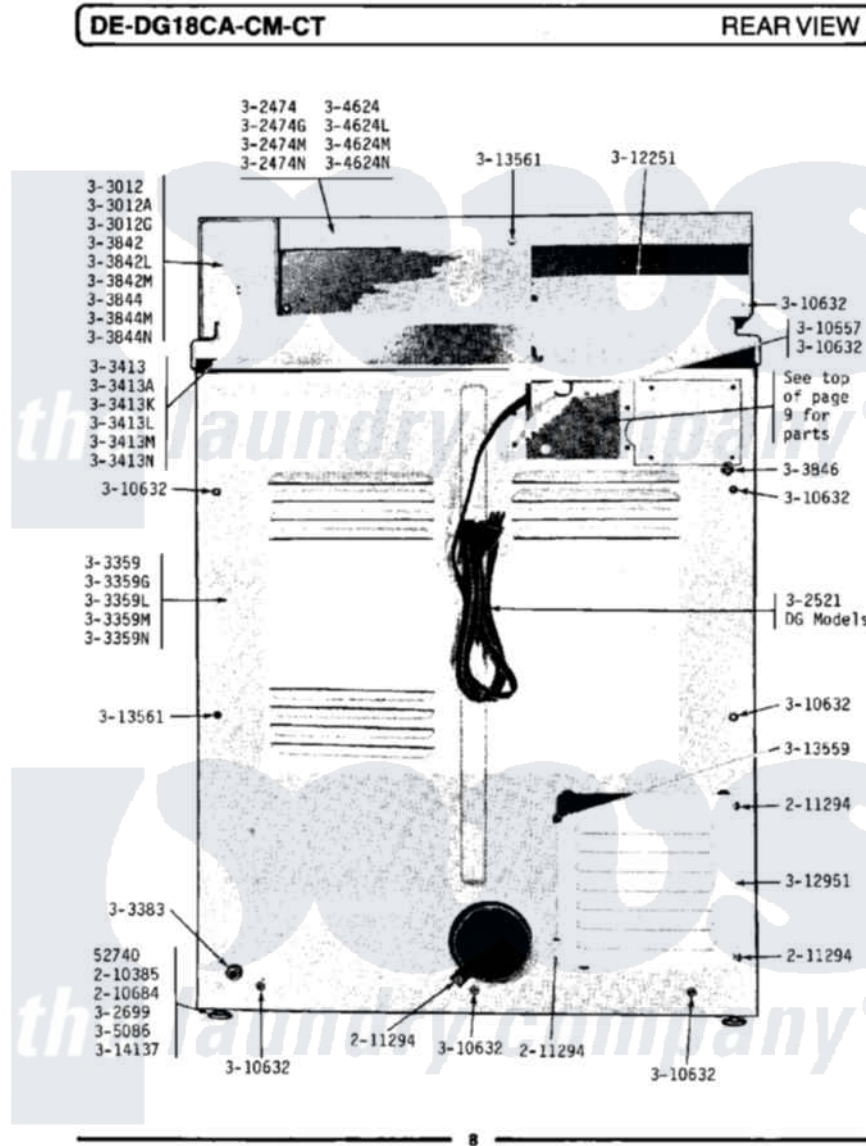

Maytag DE18CA 03 - REAR VIEW

Maytag Residential Maytag DE18CA Dryer Parts Parts Diagram 03 - REAR VIEW
 Click on the part number to view part

Item	Original Part Number	Replaced By	Status	Part Description
001	Y052740	62739		Nut, Lock
002	210385			Lock Nut For Adjustable Leg
003	210684			Foot, Adjustable Leg
004	211294	90767		Screw, 8A X 3/8 HeX Washer Head Tapping
005	211881			Grommet, Cord Part Not Used-Gas Models Only
006	NLA		Not Available	CONTROL COVER-WHITE
007	NLA		Not Available	CONTROL COVER-HARVEST WHEAT
008	302521		Not Available	CORD, POWER PART NOT USED-GAS MODELS ONLY
009	Y302699	22003428		Leg, Adjustable
010	NLA		Not Available	CONTROL CENTER-WHITE
011	NLA		Not Available	CABINET-WHITE
012	NLA		Not Available	CABINET-ALMOND
013	NLA		Not Available	CABINET-HARVEST WHEAT
014	Y303361		Not Available	BASE ASSY. (UPPER &

014	Y303301	Not Available	LOWER)
015	NLA	Not Available	TOP COVER-WHITE
016	NLA	Not Available	TOP COVER-ALMOND
017	NLA	Not Available	TOP COVER-HARVEST WHEAT
018	Y303442		EXHAUST DUCT ASSEMBLY
019	NLA	Not Available	SCREW & WASHER ASSY.
020	NLA	Not Available	CONTROL COVER-WHITE
021	NLA	Not Available	CONTROL COVER-ALMOND
022	NLA	Not Available	CONTROL COVER-HARVEST WHEAT
023	Y305086		Adjustable Leg And Nut
024	310557		Washer
025	Y310632	1163839	Screw
026	NLA	Not Available	BACK FOR CONTROL PANEL
027	Y313559		Screw
028	Y313561		Screw---NA
029	Y314137		Foot, Rubber