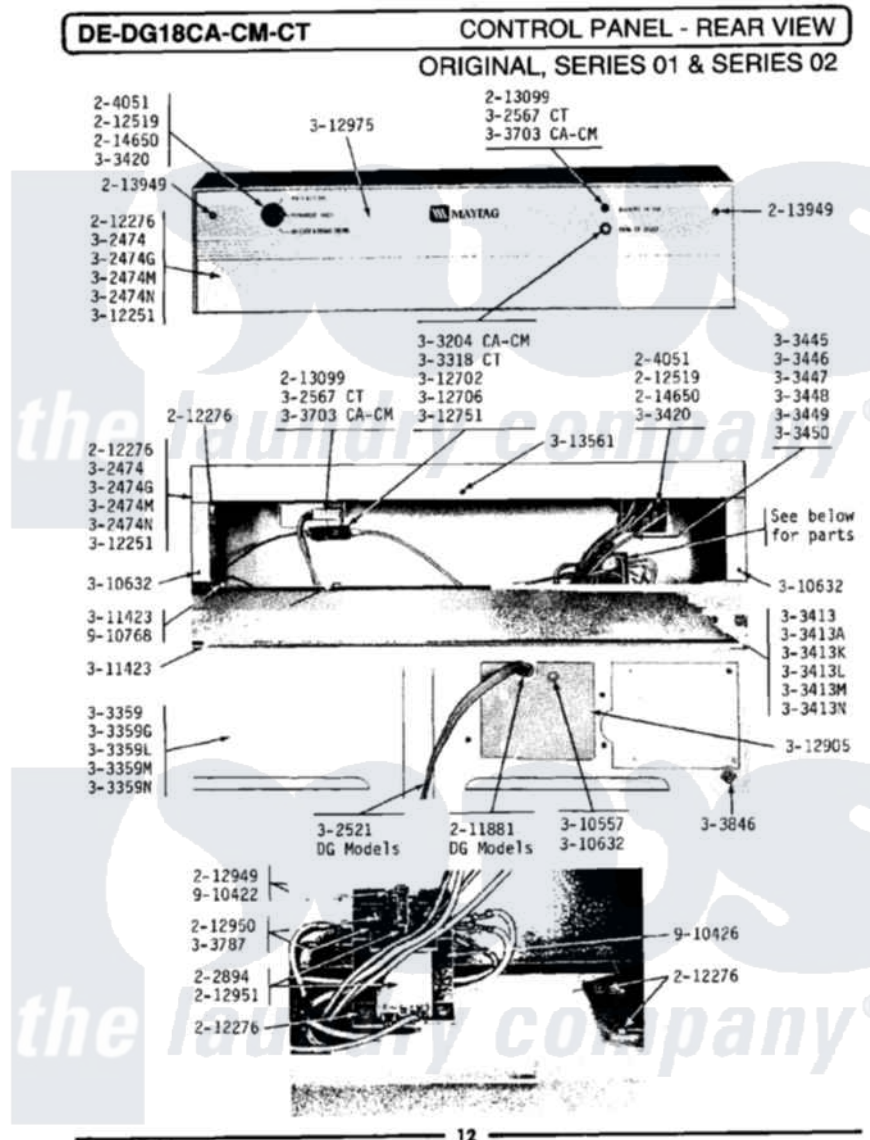

Maytag DE18CA 04 - CONTROL PANEL (SERIES 00)

Maytag [Residential Maytag DE18CA Dryer Parts](#) Parts Diagram 04 - CONTROL PANEL (SERIES 00)
Click on the part number to view part

Item	Original Part Number	Replaced By	Status	Part Description
001	204051	22204051		Knob
002	212276	W10116760		Screw
003	212519	488234		Screw 8-32 X 1/4
004	212949	22001866		Screw, Relay
005	212950	M0227520		Screw-Tc No.6-32 X 13/16", Preform SwiTch
006	212951			Screw, No.6-32 X 1/4 Inch
007	213099			Lens For Control Panel
008	213949			Screw, No.8-18 X 5/16 Inch
009	214650			Screw For 2-4051 Knob
010	NLA		Not Available	CONTROL COVER-WHITE
011	NLA		Not Available	CONTROL COVER-HARVEST WHEAT
012	Y303204			Start Switch With Nuts
013	NLA		Not Available	CABINET-WHITE
014	NLA		Not Available	CABINET-ALMOND
015	NLA		Not Available	TOP COVER-WHITE

016	NLA		Not Available	TOP COVER-ALMOND
017	NLA		Not Available	TOP COVER-HARVEST WHEAT
018	Y303420		Not Available	SELECTOR SWITCH
019	NLA		Not Available	MAIN WIRE HARNESS
020	Y303703			Pilot Light
021	NLA		Not Available	SCREW & WASHER ASSY.
022	310557			Washer
023	Y310632	1163839		Screw
024	Y311423	489483		Screw 10-32 X 1/2
025	NLA		Not Available	BACK FOR CONTROL PANEL
026	Y312702			Knurled Nut, Start Switch
027	Y312706	422617		Nut
028	312751			Lockwasher, Start Switch
029	Y312905		Not Available	COVER, TERMINAL
030	NLA		Not Available	CONTROL PANEL
031	Y313561			Screw---NA
032	910768	M0280301		Tie Electr