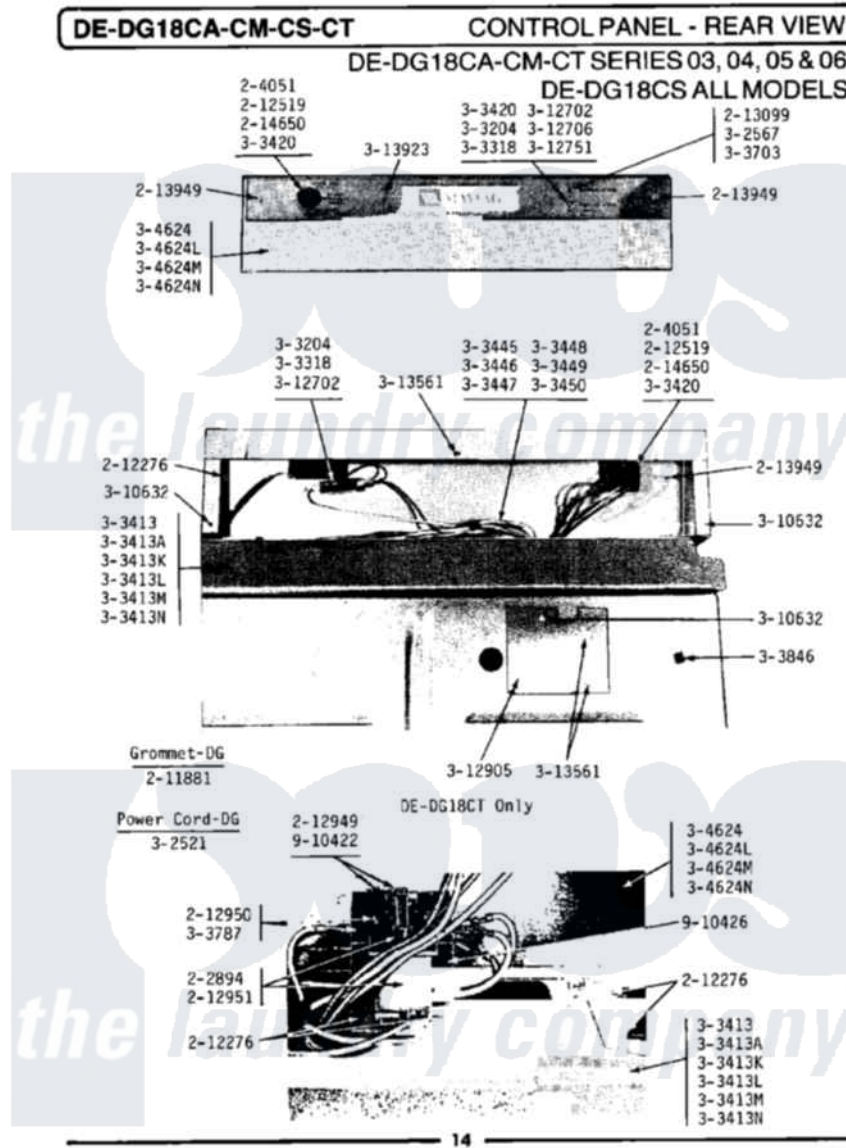

Maytag DE18CA 05 - CONTROL PANEL (SERIES 03)

Maytag [Residential Maytag DE18CA Dryer Parts](#) Parts Diagram 05 - CONTROL PANEL (SERIES 03)
 Click on the part number to view part

Item	Original Part Number	Replaced By	Status	Part Description
001	204051	22204051		Knob
002	212276	W10116760		Screw
003	212519	488234		Screw 8-32 X 1/4
004	212949	22001866		Screw, Relay
005	212950	M0227520		Screw-Tc No.6-32 X 13/16", Preform SwiTch
006	212951			Screw, No.6-32 X 1/4 Inch
007	213099			Lens For Control Panel
008	213949			Screw, No.8-18 X 5/16 Inch
009	214650			Screw For 2-4051 Knob
010	Y303204			Start Switch With Nuts
011	NLA		Not Available	TOP COVER-WHITE
012	NLA		Not Available	TOP COVER-ALMOND
013	NLA		Not Available	TOP COVER-HARVEST WHEAT
014	Y303420		Not Available	SELECTOR SWITCH
015	NLA		Not Available	MAIN WIRE HARNESS

016	NLA		Not Available	MAIN WIRE HARNESS
017	Y303703			Pilot Light
018	NLA		Not Available	SCREW & WASHER ASSY.
019	NLA		Not Available	CONTROL COVER-WHITE
020	NLA		Not Available	CONTROL COVER-ALMOND
021	NLA		Not Available	CONTROL COVER-HARVEST WHEAT
022	Y310632	1163839		Screw
023	Y311423	489483		Screw 10-32 X 1/2
024	NLA		Not Available	BACK FOR CONTROL PANEL
025	Y312702			Knurled Nut, Start Switch
026	Y312706	422617		Nut
027	312751			Lockwasher, Start Switch
028	Y312905		Not Available	COVER, TERMINAL
029	Y313561			Screw---NA
030	NLA		Not Available	CONTROL PANEL