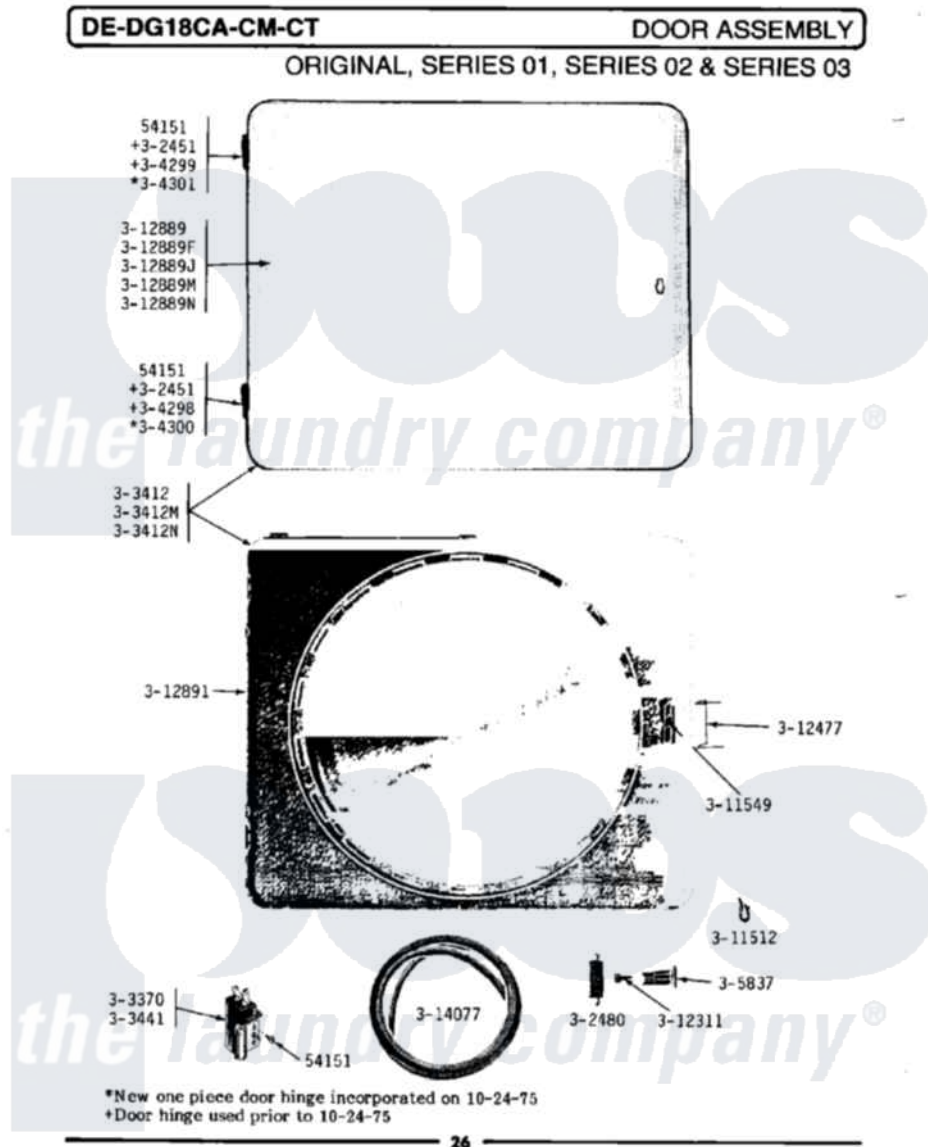

# Maytag DE18CA 07 - D0OR ASSEMBLY

Maytag [Residential Maytag DE18CA Dryer Parts](#) Parts Diagram 07 - D0OR ASSEMBLY  
Click on the part number to view part

Item	Original Part Number	Replaced By	Status	Part Description
001	NLA		Not Available	SCREW, No.4-40 X 1/4
002	NLA		Not Available	HINGE ASSEMBLY---N
003	NLA		Not Available	LATCH
004	<a href="#">Y303370</a>			Door Switch
005	NLA		Not Available	DOOR COMPLETE-WHITE
006	NLA		Not Available	DOOR COMPLETE-HARVEST WHEAT
007	Y303441		Not Available	DOOR SWITCH
008	<a href="#">Y304298</a>			Hinge - Lower
009	NLA		Not Available	HINGE - UPPER
010	NLA		Not Available	HINGE - LOWER
011	NLA		Not Available	PANEL COVER
012	NLA		Not Available	KNOB AND SCREW
013	NLA		Not Available	FASTENER
014	NLA		Not Available	WIRE CLIP
015	NLA		Not Available	SCREW---NA
				MAGNETIC LATCH

016	NLA	Not Available	MAGNETIC LATCH RETAINER
017	NLA	Not Available	DOOR PANEL-WHITE
018	NLA	Not Available	DOOR PANEL-HARVEST WHEAT
019	Y312891	Not Available	DOOR LINER - INNER HALF
020	<a href="#">314077</a>		Door Seal