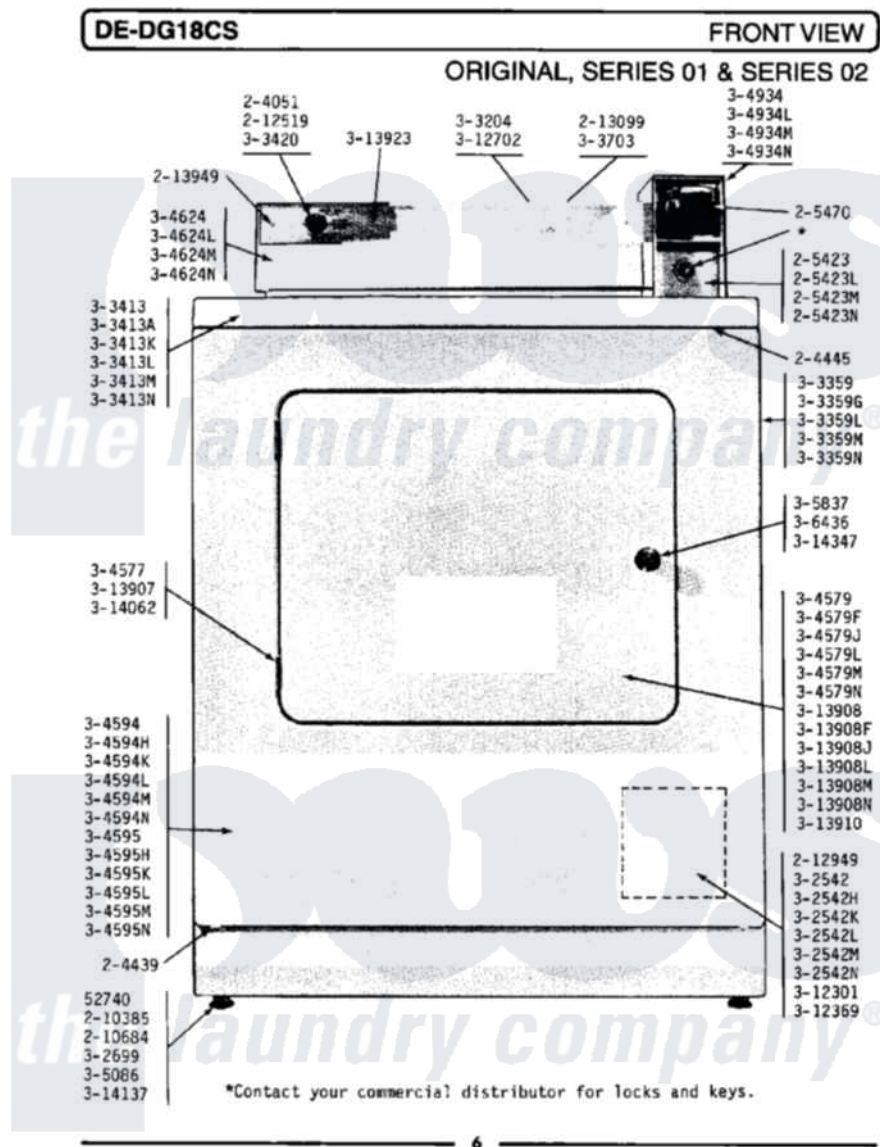

# Maytag DE18CA 08 - FRONT PANEL-REAR VIEW

Maytag [Residential Maytag DE18CA Dryer Parts](#) Parts Diagram 08 - FRONT PANEL-REAR VIEW  
 Click on the part number to view part

Item	Original Part Number	Replaced By	Status	Part Description
001	NLA		Not Available	SCREW, No.4-40 X 1/4
002	<a href="#">Y055978</a>			Rubber Adhesive, 2 Oz Tube
003	<a href="#">204439</a>			Screw And Fstner Assembly
004	212982	<a href="#">22001650</a>		Fastener, Spring
005	NLA		Not Available	HINGE ASSEMBLY----N
006	NLA		Not Available	DOOR COMPLETE-WHITE
007	NLA		Not Available	DOOR COMPLETE-HARVEST WHEAT
008	NLA		Not Available	FRONT PANEL-WHITE
009	NLA		Not Available	FRONT PANEL-HARVEST WHEAT
010	<a href="#">Y304298</a>			Hinge - Lower
011	NLA		Not Available	HINGE - UPPER
012	NLA		Not Available	HINGE - LOWER
013	NLA		Not Available	HINGE - UPPER
014	310560	<a href="#">74004005</a>		Screw, 6-32 X 5/16"
015	NLA		Not Available	STRIKE PLATE

016	NLA	Not Available	DOOR PANEL-WHITE
017	NLA	Not Available	DOOR PANEL-HARVEST WHEAT
018	Y312891	Not Available	DOOR LINER - INNER HALF
019	Y313340		LABEL, LINT SCREEN INSTRUCTION
020	Y313927		INSTRUCTION LABEL
021	<a href="#">314077</a>		Door Seal
022	NLA	Not Available	GAS IGNITION LABEL
023	<a href="#">314286</a>		Seal For Front Panel