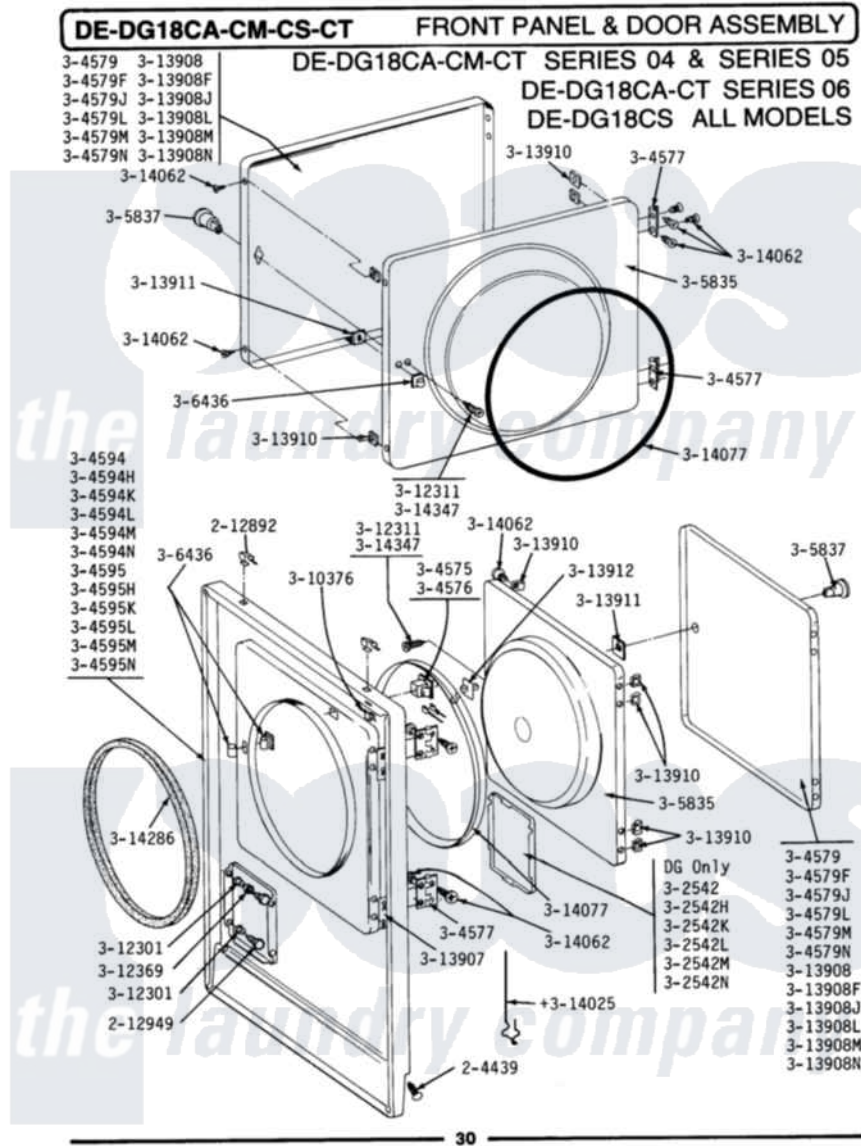

# Maytag DE18CA 09 - FRONT PANEL & DOOR ASSY (SERIES 04)

Maytag Residential Maytag DE18CA Dryer Parts Parts Diagram 09 - FRONT PANEL & DOOR ASSY (SERIES 04)  
 Click on the part number to view part

Item	Original Part Number	Replaced By	Status	Part Description
001	<a href="#">204439</a>			Screw And Fstner Assembly
002	212982	<a href="#">22001650</a>		Fastener, Spring
003	Y304575	<a href="#">W10169313</a>		Switch-Dor
004	Y304577	<a href="#">33001230</a>		Hinge, Door
005	Y304579			DOOR (WHT)
006	NLA		Not Available	DOOR-ALMOND
007	NLA		Not Available	DOOR-HARVEST WHEAT
008	NLA		Not Available	FRONT PANEL-WHITE
009	NLA		Not Available	FRONT PANEL-ALMOND
010	NLA		Not Available	FRONT PANEL-HARVEST WHEAT
011	NLA		Not Available	INNER DOOR WITH KNOB & SCRE
012	NLA		Not Available	KNOB AND SCREW
013	<a href="#">306436</a>			Door Latch Kit--W
014	<a href="#">Y310376</a>			Clip, Door Switch Harness
015	NLA		Not Available	SCREW---NA

016	Y313340		LABEL, LINT SCREEN INSTRUCTION
017	<a href="#">Y313907</a>		Fastener, Twin
018	Y313908		DOOR PANEL-WHITE
019	NLA	Not Available	DOOR PANEL-ALMOND
020	NLA	Not Available	DOOR PANEL-HARVEST WHEAT
021	<a href="#">Y313910</a>		Clip, Door Liner To Outer Panel
022	<a href="#">Y313911</a>		Door Strike Retainer
023	Y313927		INSTRUCTION LABEL
024	<a href="#">Y314025</a>		Latch For Access Door
025	<a href="#">Y314062</a>		Screw, Door Hinge And Panel
026	<a href="#">314077</a>		Door Seal
027	NLA	Not Available	GAS IGNITION LABEL
028	<a href="#">314286</a>		Seal For Front Panel
029	NLA	Not Available	SCREW FOR DOOR KNOB---NA