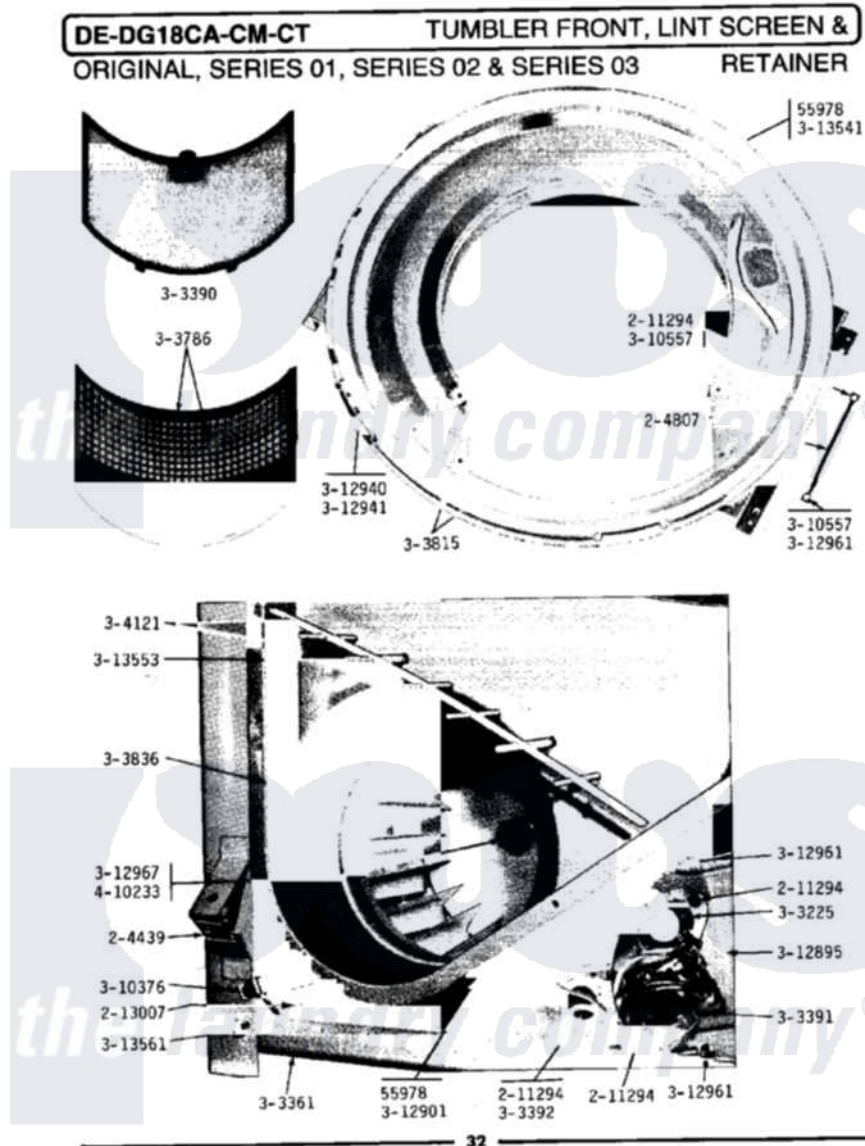

Maytag DE18CA 11 - TUMBLER FRONT, LINT SCREEN & RETAINER

Maytag [Residential Maytag DE18CA Dryer Parts](#) Parts Diagram 11 - TUMBLER FRONT, LINT SCREEN & RETAINER
 Click on the part number to view part

Item	Original Part Number	Replaced By	Status	Part Description
001	Y055978			Rubber Adhesive, 2 Oz Tube
002	204439			Screw And Fstner Assembly
003	204807			Ground Wire, Supp. Plte To Top Cover
004	210720			Rivet, Bearing To Tumbler Fmt
005	211294	90767		Screw, 8A X 3/8 HeX Washer Head Tapping
006	213007			Xfor Cabinet See Cabinet, Back
007	Y303225			Thermostat, Permanent Press
008	Y303361		Not Available	BASE ASSY. (UPPER & LOWER)
009	Y303390		Not Available	LINT SCREEN
010	Y303391	33303391		Thermostat, Cycling
011	303392			Thermostat, Cycling
012	Y303786		Not Available	LINT SCREEN WITH RETAINER
013	Y303815	33001231		Front- Tumbler