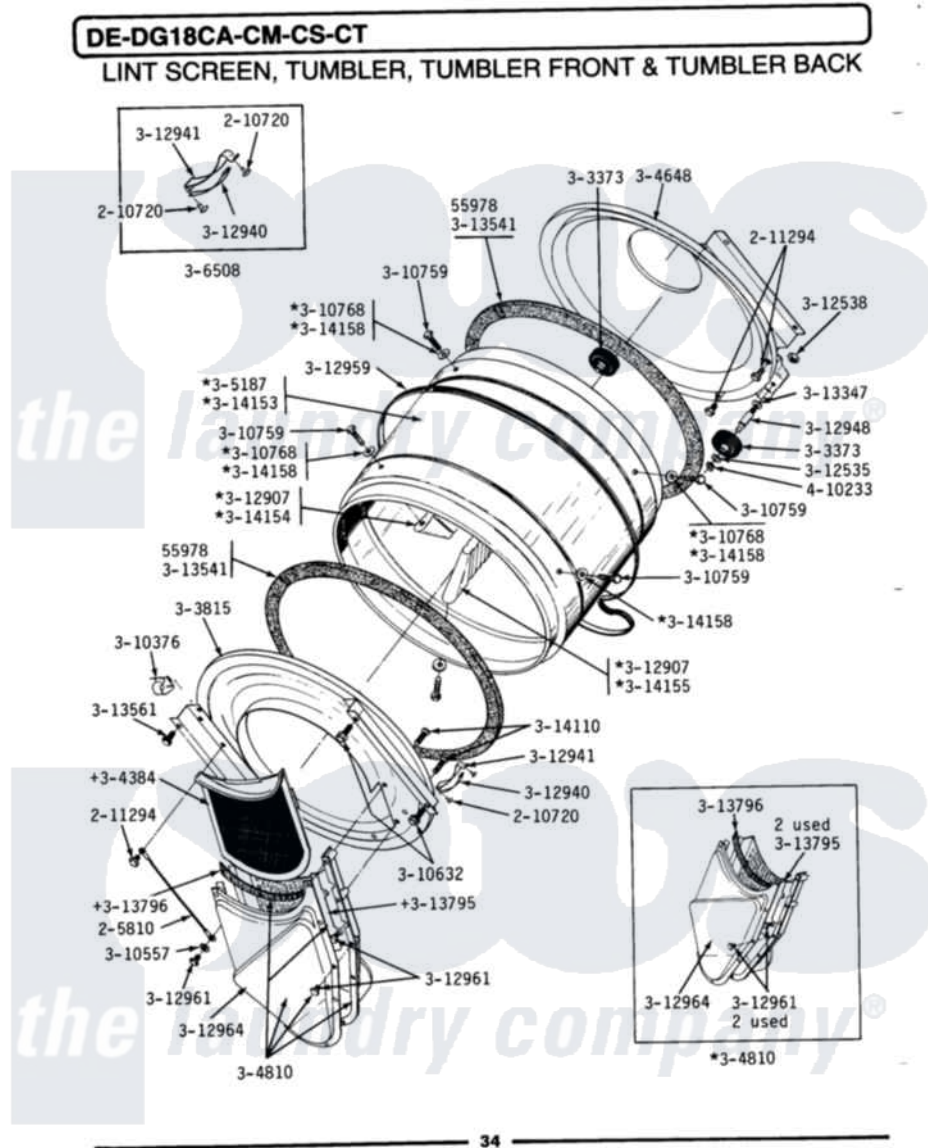

Maytag DE18CA 12 - LINT SCREEN, TUMBLER (FRONT & BACK)

Maytag Residential Maytag DE18CA Dryer Parts Parts Diagram 12 - LINT SCREEN, TUMBLER (FRONT & BACK)
 Click on the part number to view part

Item	Original Part Number	Replaced By	Status	Part Description
001	Y053241			Set Screw, Motor Pulley
002	Y055978			Rubber Adhesive, 2 Oz Tube
003	205810			Wire, Ground
004	210720			Rivet, Bearing To Tumbler Frnt
005	211294	90767		Screw, 8A X 3/8 HeX Washer Head Tapping
006	Y303373	12001541		Drum Roller/Washer Assembly--W
007	Y303815	33001231		Front- Tumbler
008	Y304244			Motor Pulley With Set Screw
009	Y304384	33001003		Screen, Lint
010	Y304648	33001106		Back, Tumbler
011	Y304810		Not Available	OUTLET DUCT ASSEMBLY---S
012	Y305185	6-3051850		Pulley- MO
013	305187		Not Available	TUMBLER W/BAFFLES
014	306508			Tumbler Bearing Kit ---W

015	Y310376		Clip, Door Switch Harness
016	310557		Washer
017	Y310632	1163839	Screw
018	Y310759		Screw, Tumbler Baffles
019	NLA	Not Available	WASHER
020	312535		Washer, Vault Mounting Brk.
021	312538	33001443	Nut, Hex
022	Y312907		Tumbler Baffle
023	312940	306508	Tumbler Bearing Kit ---W
024	312941	306508	Tumbler Bearing Kit ---W
025	Y312948	6-3129480	Shaft- Tumbler
026	Y312959		Poly "V" Belt For Tumbler
027	Y312961	W10116751	Screw
028	Y312964	Not Available	OUTLET DUCT - OUTER HALF
029	Y313347	312535	Washer, Vault Mounting Brk.
030	Y313541	33313541	Seal- Tumbler
031	Y313561		Screw---NA
032	Y313795		Guide For Lint Screen
033	Y313796		Lint Seal
034	Y314110	33002917	Screw, No.10-16
035	Y314153	Not Available	TUMBLER No.
036	314155	33001004	Baffle, Tall
037	314158		Washer, Baffle To Tumbler
038	410233	9703438	Ring-Retrn