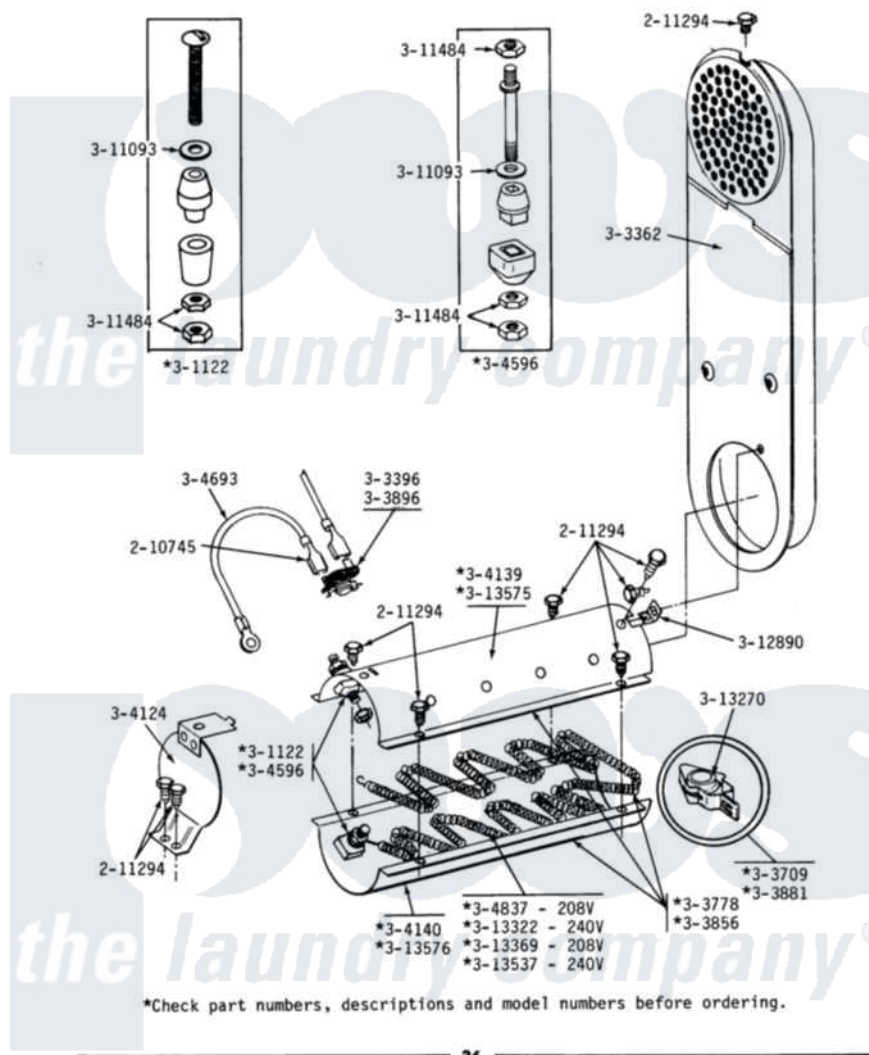

Maytag DE18CA 13 - INLET DUCT & HEATER ASSEMBLY

DE18CA-CM-CS-CT INLET DUCT & HEATER ASSEMBLY

Maytag Residential Maytag DE18CA Dryer Parts Parts Diagram 13 - INLET DUCT & HEATER ASSEMBLY
 Click on the part number to view part

Item	Original Part Number	Replaced By	Status	Part Description
001	210745			Wire Terminal
002	211294	90767		Screw, 8A X 3/8 HeX Washer Head Tapping
003	301122	Y304596		Terminal Insulator Assembly
004	Y303362			Inlet Duct Assembly - DE
005	303396			Thermostat, Hi-Limit
006	303709			Clip And Insulator Assembly
007	Y303778			Heater Assembly Complete
008	Y303856		Not Available	HEATER ASSY. COMPLETE (208V)
009	Y303881			Clip And Insulator Assembly
010	303896			Hi-Limit Thermostat-Canada
011	304124		Not Available	HEATER SHIELD
012	NLA		Not Available	HEATER CHAMBER - TOP
013	NLA		Not Available	HEATER CHAMBER - BOTTOM
014	Y304596			Terminal Insulator Assembly

015	Y304693		Jumper Wire
016	Y304837	W10116793	Element
017	311093		Washer, Terminal Connection
018	311484	112432	Nut
019	Y312890		Retainer, Heater Chamber
020	Y313270		Insulator For Heater Elemen
021	Y313322		Heater Element - DE Models
022	NLA	Not Available	HEATER ELEMENT 208 VOLT
023	Y313537		Heater Element 240 Volt
024	Y313575	Not Available	HEATER CHAMBER, TOP
025	Y313576		Heater Chamber, Bottom