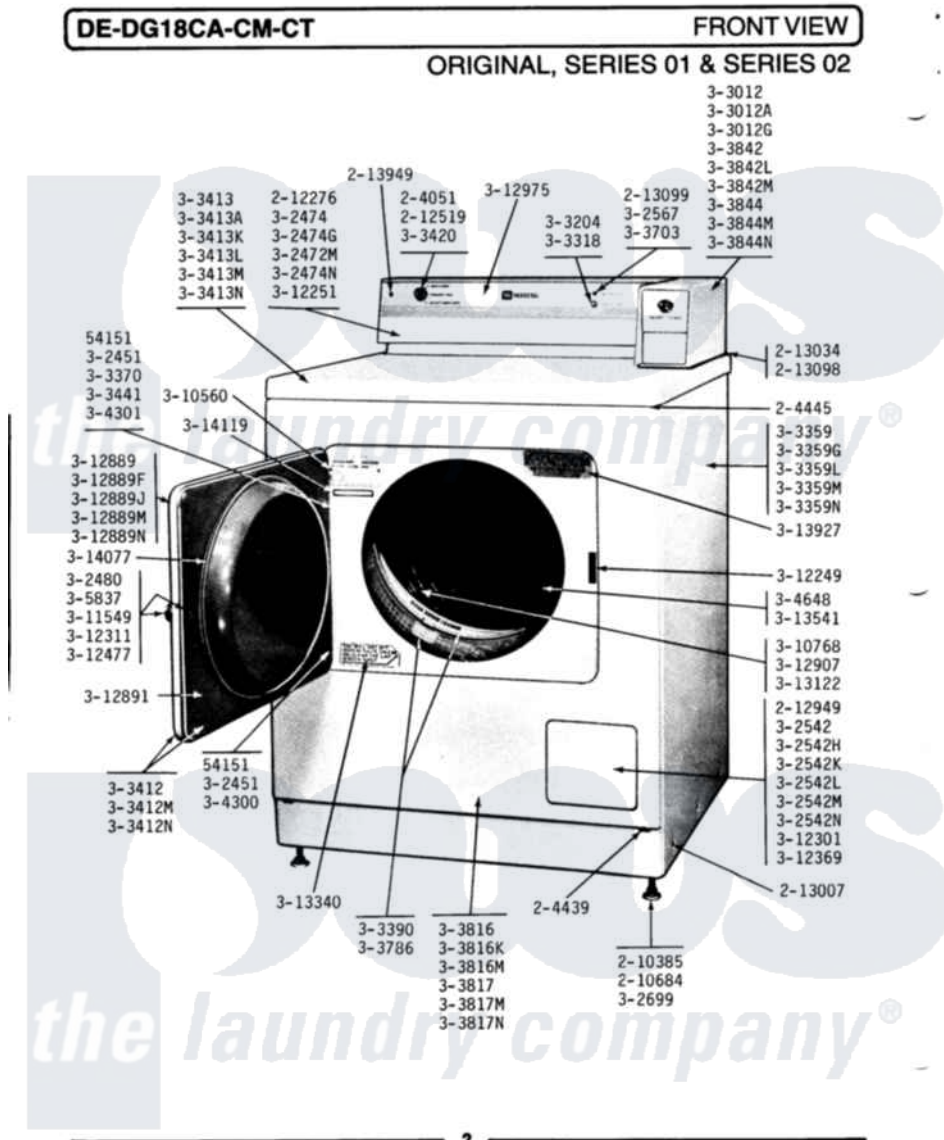

Maytag DE18CM 01 - FRONT VIEW

Maytag Residential Maytag DE18CM Dryer Parts Parts Diagram 01 - FRONT VIEW
 Click on the part number to view part

Item	Original Part Number	Replaced By	Status	Part Description
001	NLA		Not Available	SCREW, No.4-40 X 1/4
002	204051	22204051		Knob
003	204439			Screw And Fstner Assembly
004	204445			Screw And Fastener Assembly
005	210385			Lock Nut For Adjustable Leg
006	210684			Foot, Adjustable Leg
007	212276	W10116760		Screw
008	212519	488234		Screw 8-32 X 1/4
009	212949	22001866		Screw, Relay
010	213007			Xfor Cabinet See Cabinet, Back
011	NLA		Not Available	GASKET UNDER CONTROL CENTER
012	213099			Lens For Control Panel
013	213949			Screw, No.8-18 X 5/16 Inch
014	NLA		Not Available	HINGE ASSEMBLY----N
015	NLA		Not Available	CONTROL COVER-WHITE