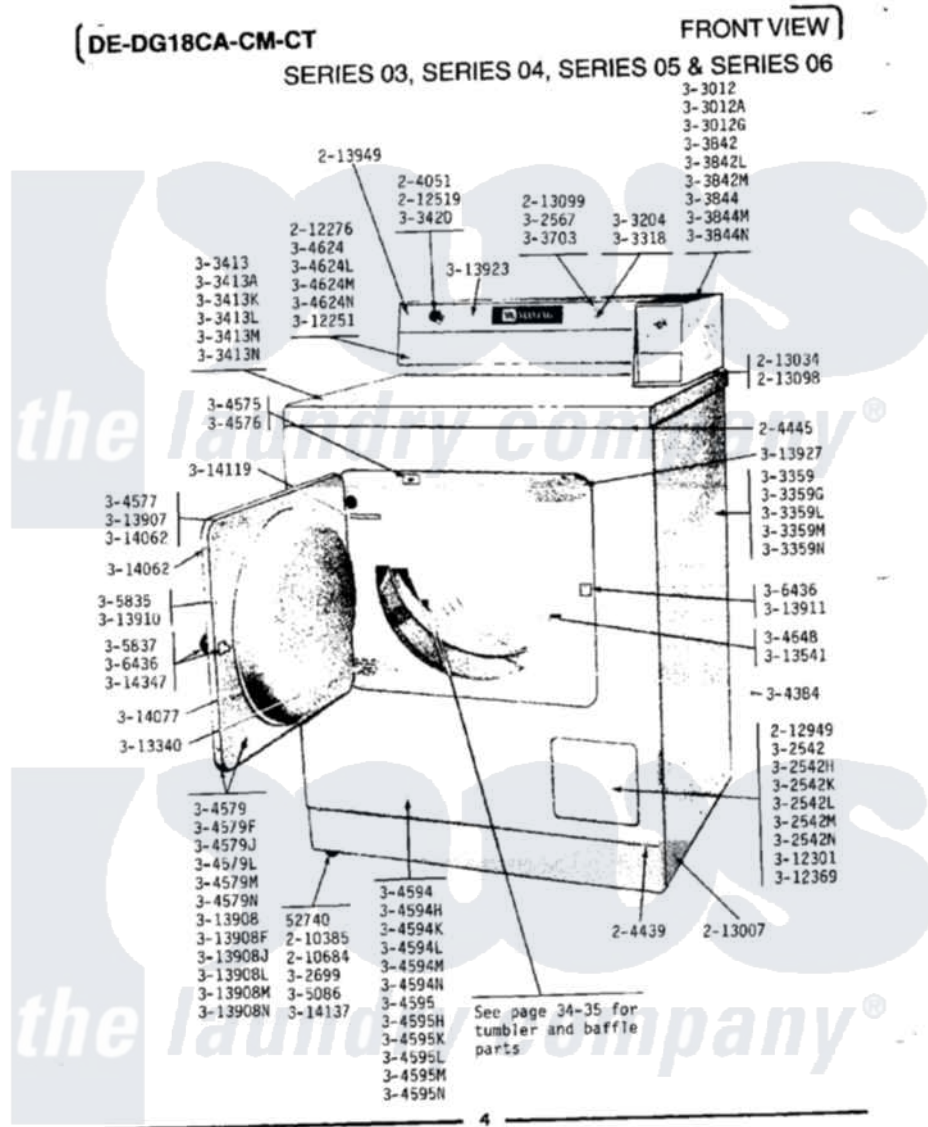

Maytag DE18CM 02 - FRONT VIEW (SERIES 03)

Maytag Residential Maytag DE18CM Dryer Parts Parts Diagram 02 - FRONT VIEW (SERIES 03)

Click on the part number to view part

| Item | Original Part Number | Replaced By | Status | Part Description |
|------|-------------------------|---------------------------|---------------|--------------------------------|
| 001 | Y052740 | 62739 | | Nut, Lock |
| 002 | 204051 | 22204051 | | Knob |
| 003 | 204439 | | | Screw And Fstner Assembly |
| 004 | 204445 | | | Screw And Fastener Assembly |
| 005 | 210385 | | | Lock Nut For Adjustable Leg |
| 006 | 210684 | | | Foot, Adjustable Leg |
| 007 | 212276 | W10116760 | | Screw |
| 008 | 212519 | 488234 | | Screw 8-32 X 1/4 |
| 009 | 212949 | 22001866 | | Screw, Relay |
| 010 | 213007 | | | Xfor Cabinet See Cabinet, Back |
| 011 | NLA | | Not Available | GASKET UNDER CONTROL CENTER |
| 012 | 213099 | | | Lens For Control Panel |
| 013 | 213949 | | | Screw, No.8-18 X 5/16 Inch |
| 014 | Y303204 | | | Start Switch With Nuts |
| 015 | NLA | | Not Available | CABINET-WHITE |