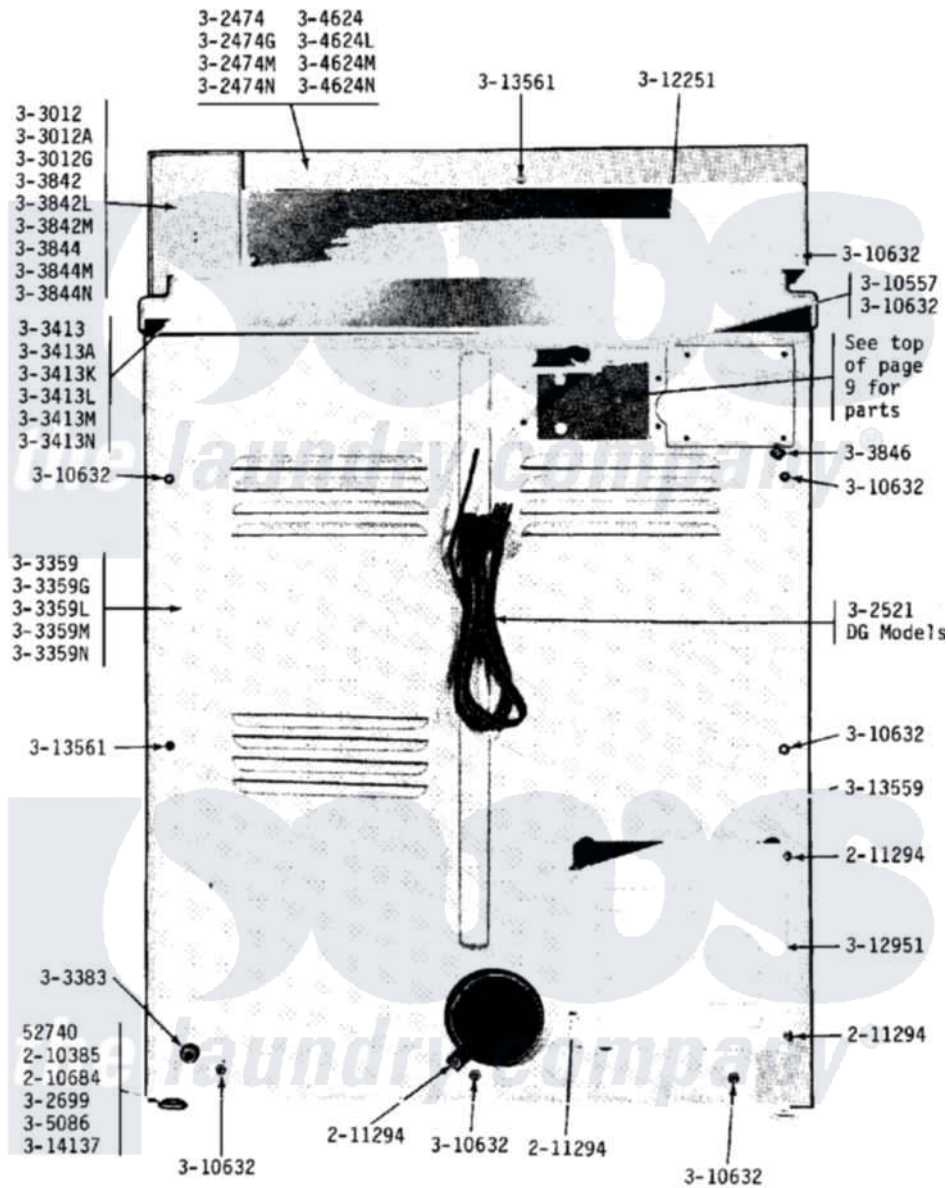

Maytag DE18CM 03 - REAR VIEW

Maytag Residential Maytag DE18CM Dryer Parts Parts Diagram 03 - REAR VIEW

Click on the part number to view part

Item	Original Part Number	Replaced By	Status	Part Description
001	Y052740	62739		Nut, Lock
002	210385			Lock Nut For Adjustable Leg
003	210684			Foot, Adjustable Leg
004	211294	90767		Screw, 8A X 3/8 HeX Washer Head Tapping
005	NLA		Not Available	CONTROL COVER-WHITE
006	NLA		Not Available	CONTROL COVER-HARVEST WHEAT
007	Y302699	22003428		Leg, Adjustable
008	NLA		Not Available	CABINET-WHITE
009	NLA		Not Available	CABINET-ALMOND
010	NLA		Not Available	CABINET-HARVEST WHEAT
011	Y303361		Not Available	BASE ASSY. (UPPER & LOWER)
012	NLA		Not Available	TOP COVER-WHITE
013	NLA		Not Available	TOP COVER-ALMOND
014	NLA		Not Available	TOP COVER-HARVEST WHEAT

015	Y303442		EXHAUST DUCT ASSEMBLY
016	NLA	Not Available	CONTROL CENTER-WHITE
017	NLA	Not Available	CONTROL CENTER-HARVEST WHEA
018	NLA	Not Available	SCREW & WASHER ASSY.
019	NLA	Not Available	CONTROL COVER-WHITE
020	NLA	Not Available	CONTROL COVER-ALMOND
021	NLA	Not Available	CONTROL COVER-HARVEST WHEAT
022	Y305086		Adjustable Leg And Nut
023	310557		Washer
024	Y310632	1163839	Screw
025	Y311270		Washer, Terminal Block
026	Y311423	489483	Screw 10-32 X 1/2
027	311484	112432	Nut
028	Y312184		Strap, Grounding
029	Y312209	W10001200	Screw
030	NLA	Not Available	BACK FOR CONTROL PANEL
031	Y312904		Bracket, Terminal Block
032	Y312905	Not Available	COVER, TERMINAL
033	Y312951	Not Available	ACCESS COVER, BACK
034	Y313559		Screw
035	Y313561		Screw---NA
036	Y314137		Foot, Rubber
037	400008		Block, Terminal