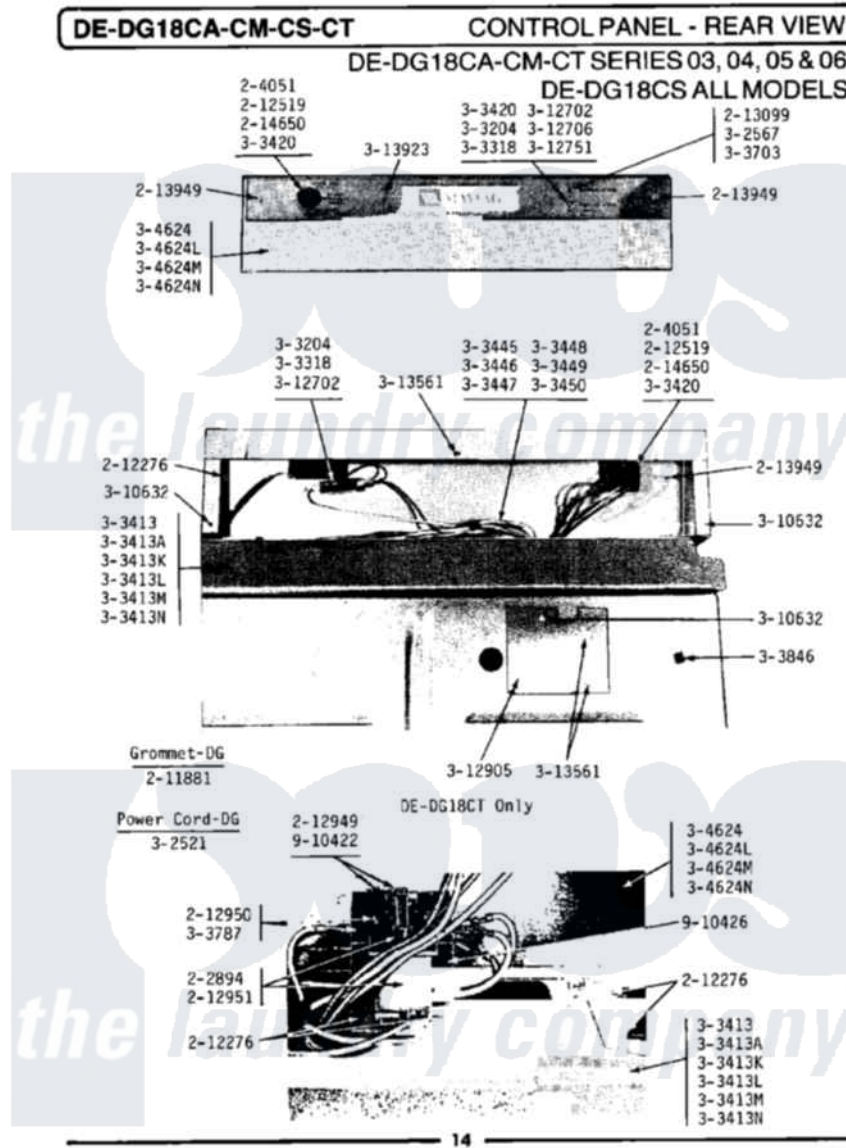

Maytag DE18CM 05 - CONTROL PANEL (SERIES 03)

Maytag Residential Maytag DE18CM Dryer Parts Parts Diagram 05 - CONTROL PANEL (SERIES 03)
 Click on the part number to view part

Item	Original Part Number	Replaced By	Status	Part Description
001	204051	22204051		Knob
002	212276	W10116760		Screw
003	212519	488234		Screw 8-32 X 1/4
004	212949	22001866		Screw, Relay
005	212950	M0227520		Screw-Tc No.6-32 X 13/16", Preform SwiTch
006	212951			Screw, No.6-32 X 1/4 Inch
007	213099			Lens For Control Panel
008	213949			Screw, No.8-18 X 5/16 Inch
009	214650			Screw For 2-4051 Knob
010	Y303204			Start Switch With Nuts
011	NLA		Not Available	TOP COVER-WHITE
012	NLA		Not Available	TOP COVER-ALMOND
013	NLA		Not Available	TOP COVER-HARVEST WHEAT
014	Y303420		Not Available	SELECTOR SWITCH
015	NLA		Not Available	MAIN WIRE HARNESS

016	Y303703		Pilot Light
017	NLA	Not Available	SCREW & WASHER ASSY.
018	NLA	Not Available	CONTROL COVER-WHITE
019	NLA	Not Available	CONTROL COVER-ALMOND
020	NLA	Not Available	CONTROL COVER-HARVEST WHEAT
021	Y310632	1163839	Screw
022	Y311423	489483	Screw 10-32 X 1/2
023	NLA	Not Available	BACK FOR CONTROL PANEL
024	Y312702		Knurled Nut, Start Switch
025	Y312706	422617	Nut
026	312751		Lockwasher, Start Switch
027	Y312905	Not Available	COVER, TERMINAL
028	Y313561		Screw---NA
029	NLA	Not Available	CONTROL PANEL